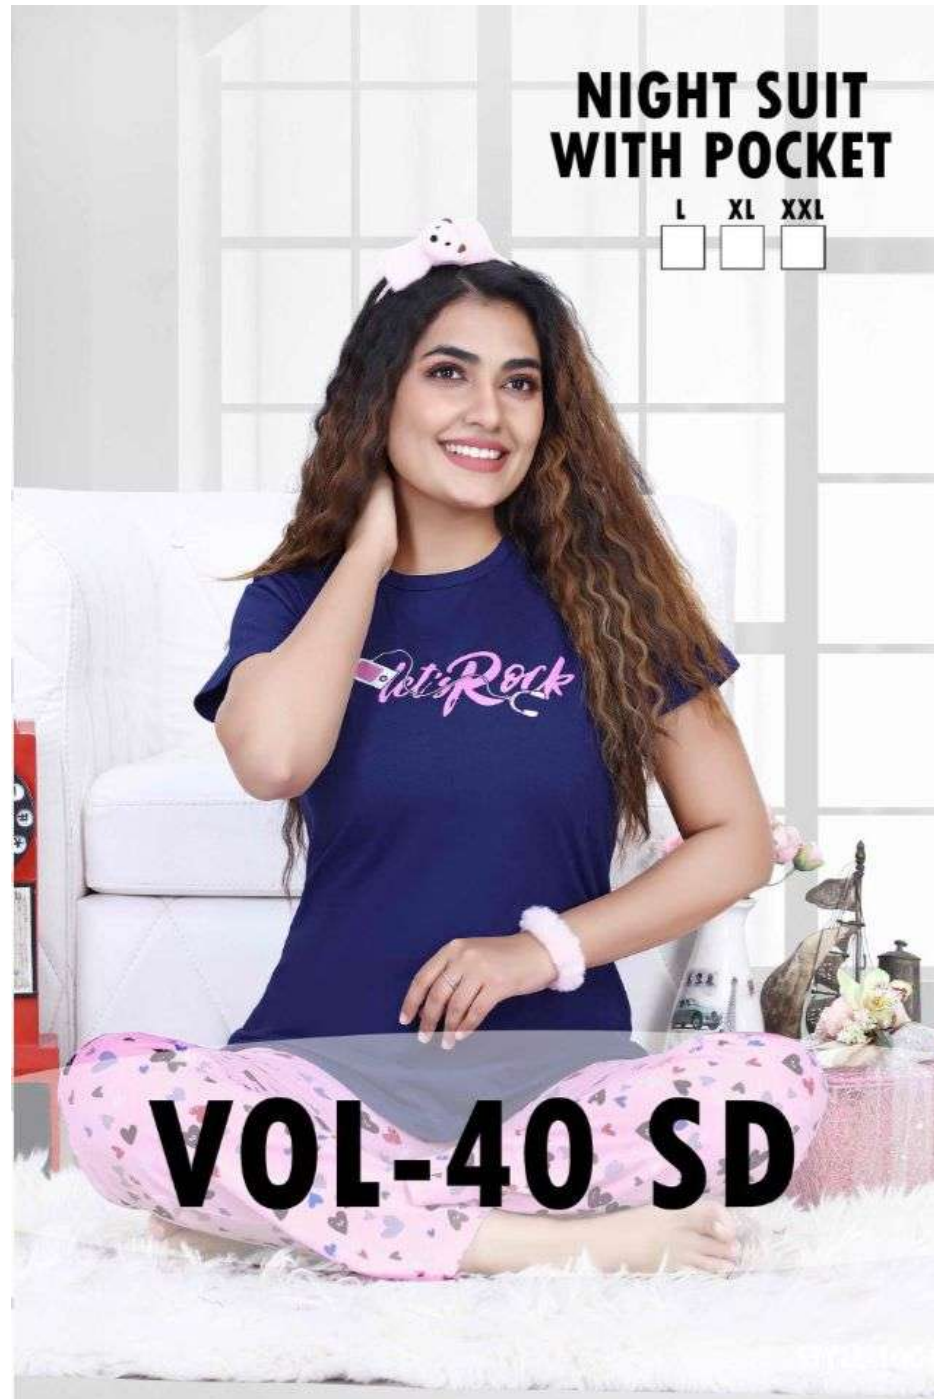

NIGHT SUIT WITH POCKET

L XL XXL

VOL-40 SD

VOL-40 SD
NIGHT SUIT
WITH POCKET

L XL XXL

STYLE-1001

VOL-40 SD
NIGHT SUIT
WITH POCKET

L XL XXL

STYLE-1006

VOL-40 SD
NIGHT SUIT
WITH POCKET

L XL XXL

STYLE-1005

VOL-40 SD
NIGHT SUIT
WITH POCKET

L XL XXL

STYLE-1004

VOL-40 SD
NIGHT SUIT
WITH POCKET