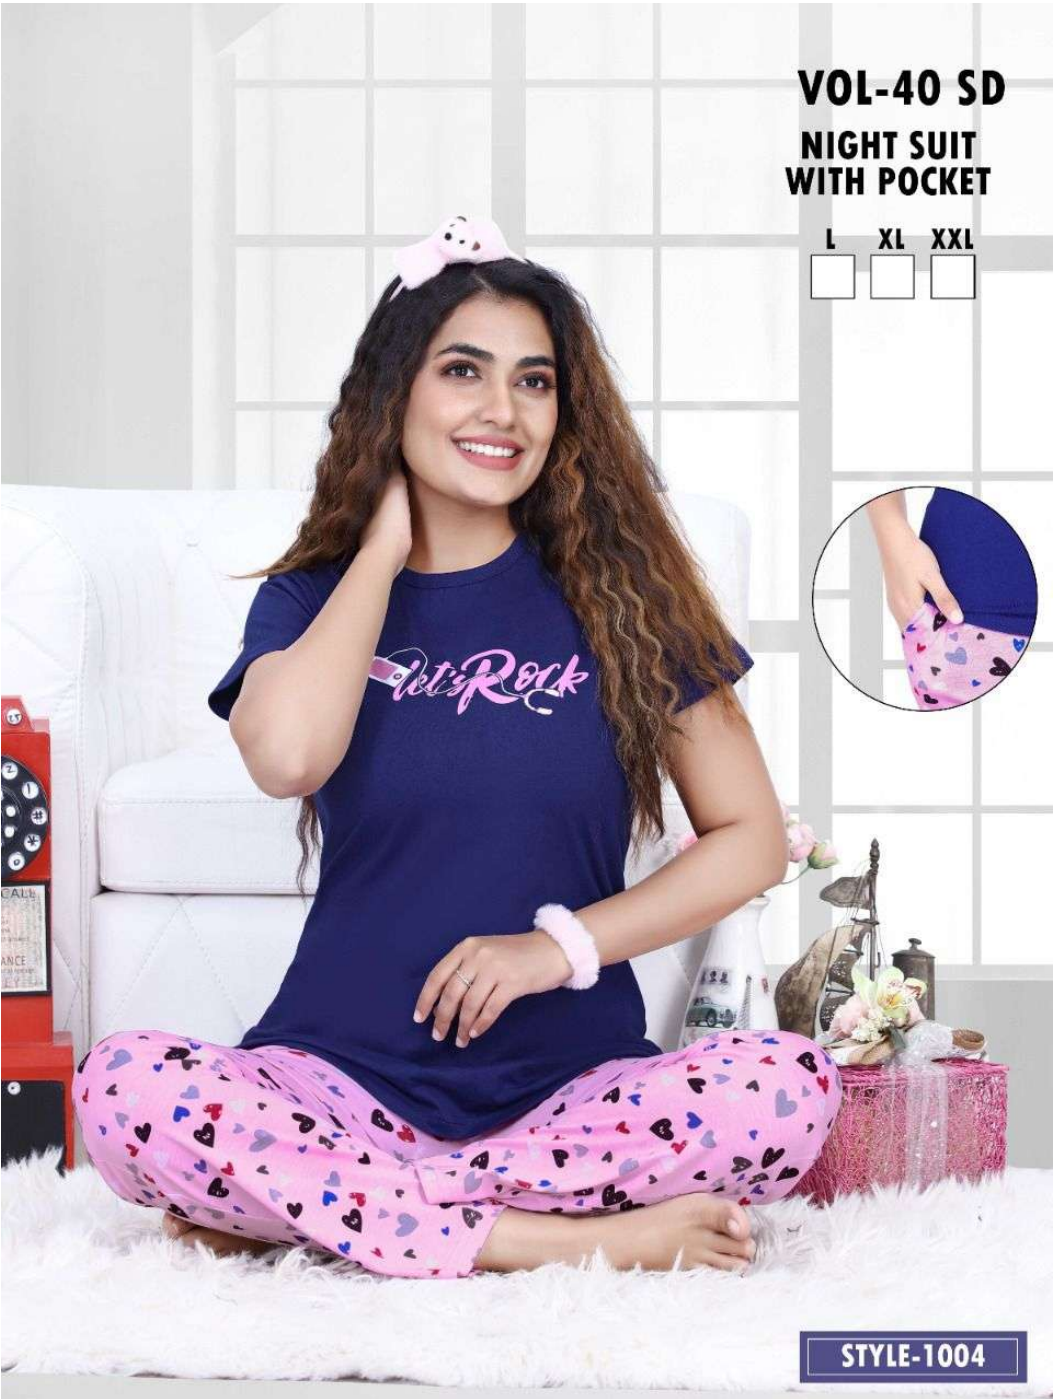

NIGHT SUIT WITH POCKET

L XL XXL

VOL-40 SD

VOL-40 SD
NIGHT SUIT
WITH POCKET

L XL XXL

STYLE-1001

VOL-40 SD
NIGHT SUIT
WITH POCKET

L XL XXL

STYLE-1006

VOL-40 SD
NIGHT SUIT
WITH POCKET

L XL XXL

STYLE-1005

VOL-40 SD
NIGHT SUIT
WITH POCKET

L XL XXL

STYLE-1004

VOL-40 SD
NIGHT SUIT
WITH POCKET

L XL XXL

<input type="checkbox"/>	<input type="checkbox"/>	<input type="checkbox"/>
--------------------------	--------------------------	--------------------------

STYLE-1003

VOL-40 SD
NIGHT SUIT
WITH POCKET