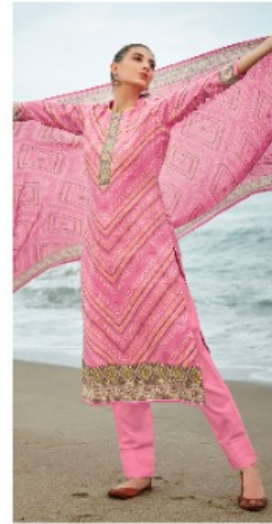

 **Zulfat**<sup>®</sup>  
Designer Suits

**VINCEE**

 **Zulfat**<sup>®</sup>  
Designs / Suits  
WINE & CORAL

429-009 BE THE MOST GLAMOROUS QUEEN

Zulfat®  
Designs Since

STEP OUT IN STYLE THIS SEASON

429-008

Zulfat®  
Designs Since

ROLES WE WANT TO PLAY

429-010

Zulfat®  
Designs Since

429-001

429-002

429-003

429-004

429-005

429-006

429-007

429-008

429-009

429-010

**Zulfat**  
Designer Suits

**VINCEE**