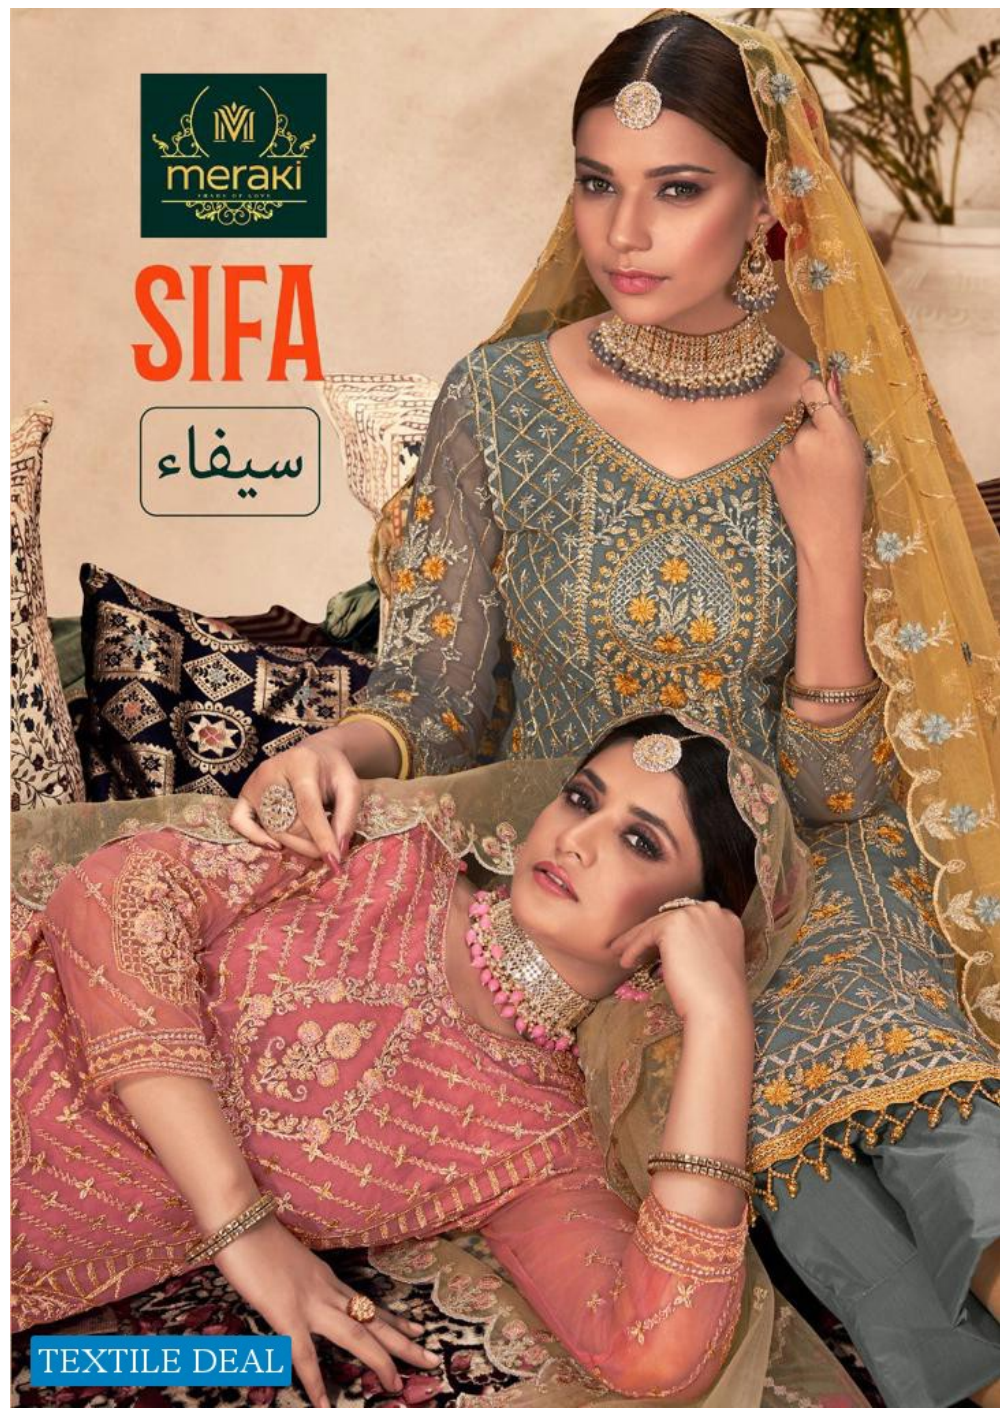

SIFA

سیفاء

TEXTILE DEAL

TEXTILE DEAL

SENSELE COLORS, EXCELLENT DESIGNS AND ROMANTIC MOODS GIVES PERFECT COMBINATION OF SENSE AND SENSIBILITY.

TEXTILE DEAL

14002

TEXTILE DEAL

THE NEW LOOK  
FOR THE WOMEN OF TODAY WHO PREFERENCES  
TO MAKE A STYLE STATEMENTS WHENEVER SHE  
STEPS OUT.

THIS SEASON WE BRING A NEW DIMENSION TO FASHION AS IT EXCELS IN INNOVATION AND CREATIVITY.

TEXTILE DEAL