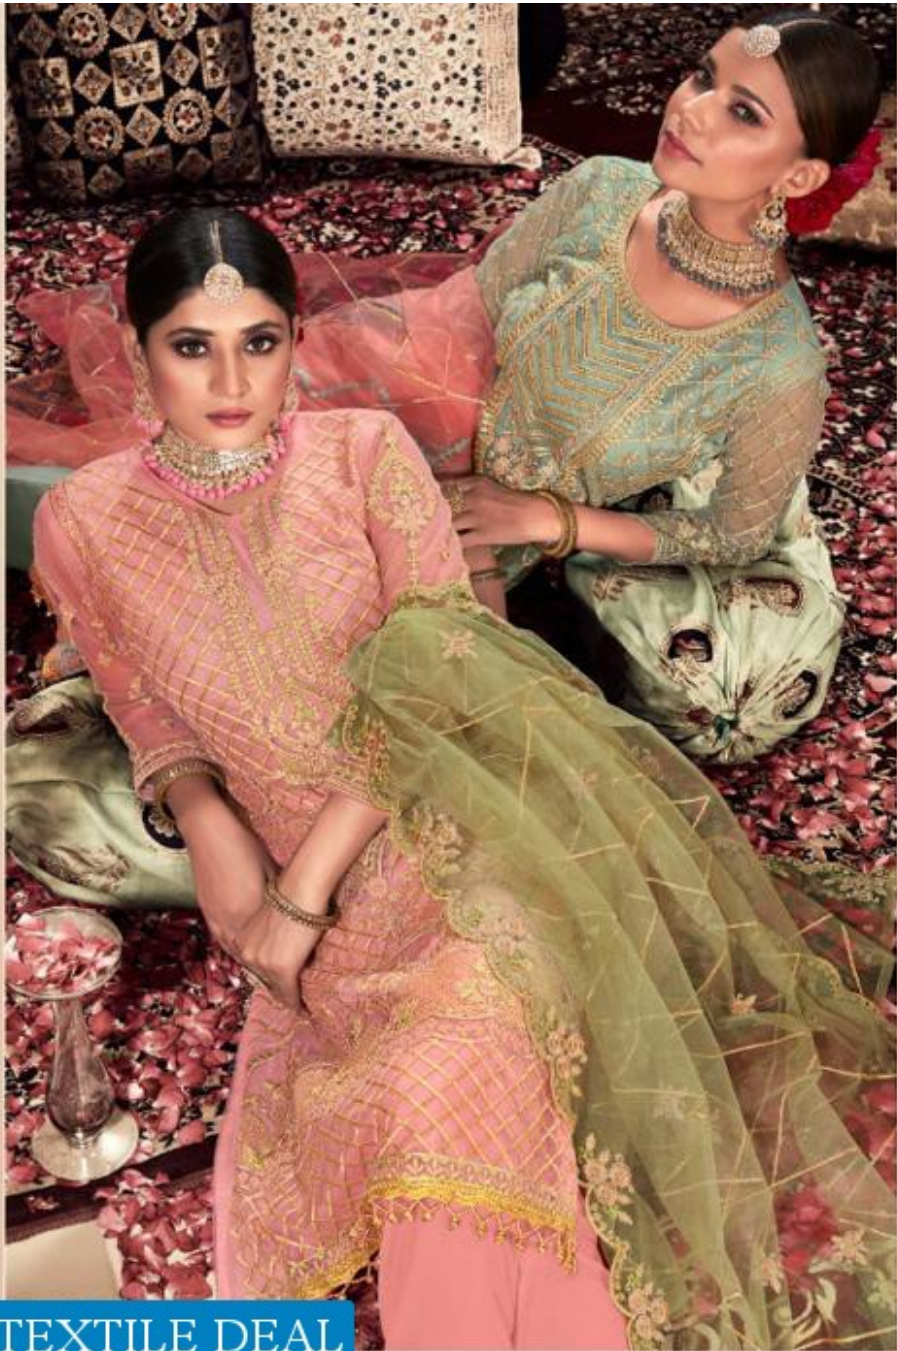

TEXTILE DEAL