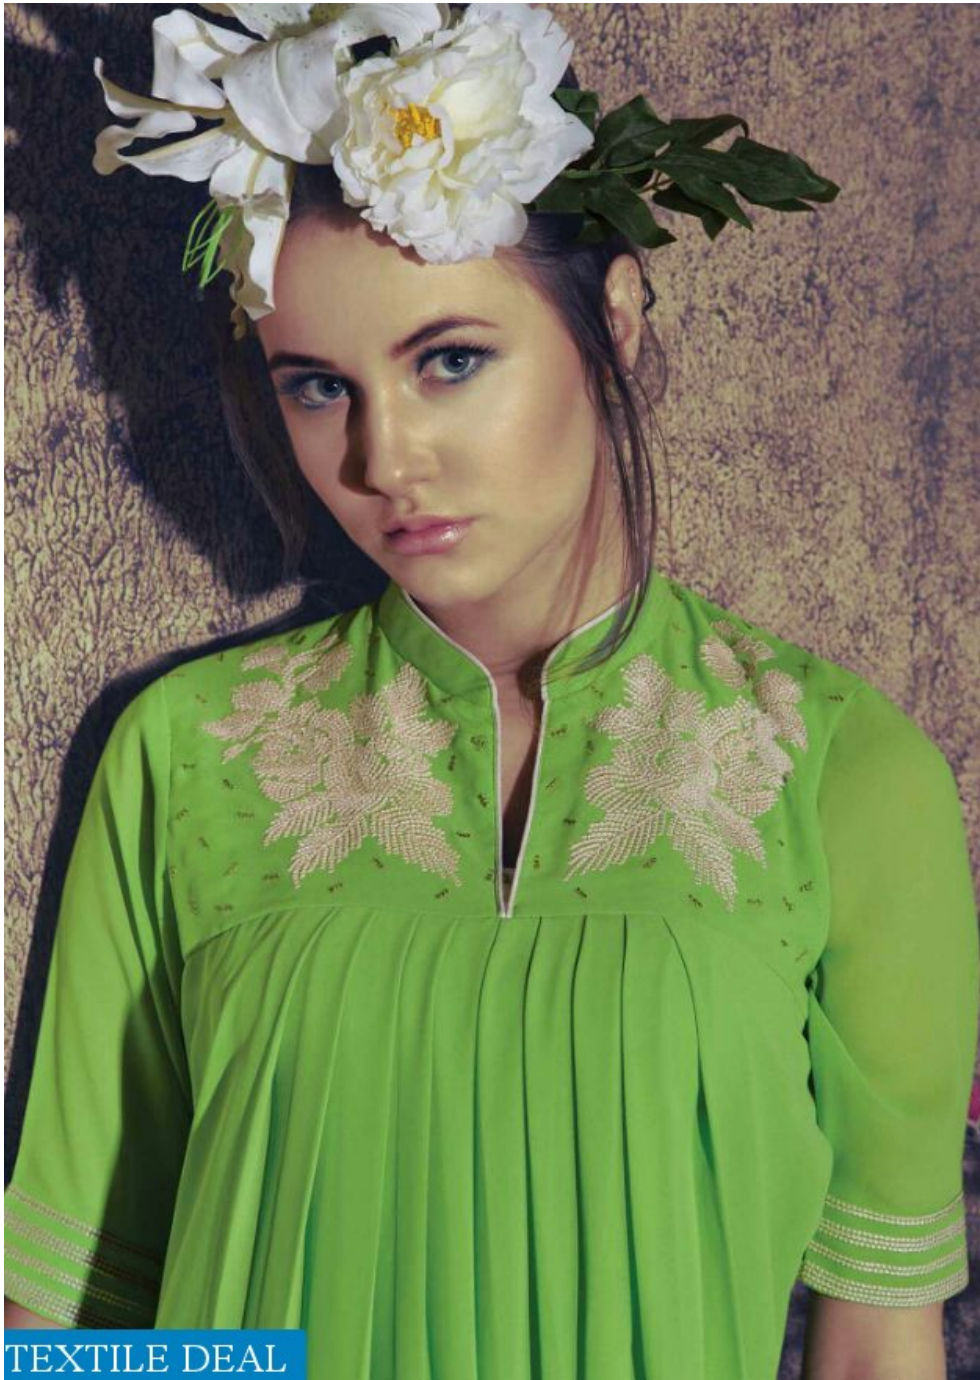

LE DEAL

GO YOUNG WITH

Out with the old  
embellishment grows  
up as embroidery  
new style launch  
to look more  
beautiful and  
effective.

KF 549

TEXTILE DEAL

# Charge

your estire mood with the refreshing black shade

KF/548

TEXTILE DEAL

TEXTILE DEAL

KF 542

# GYPSY PRINCESS

Elegant, Bold, Gypsy & multi-colored, there is nothing whimsical about this season's blossom