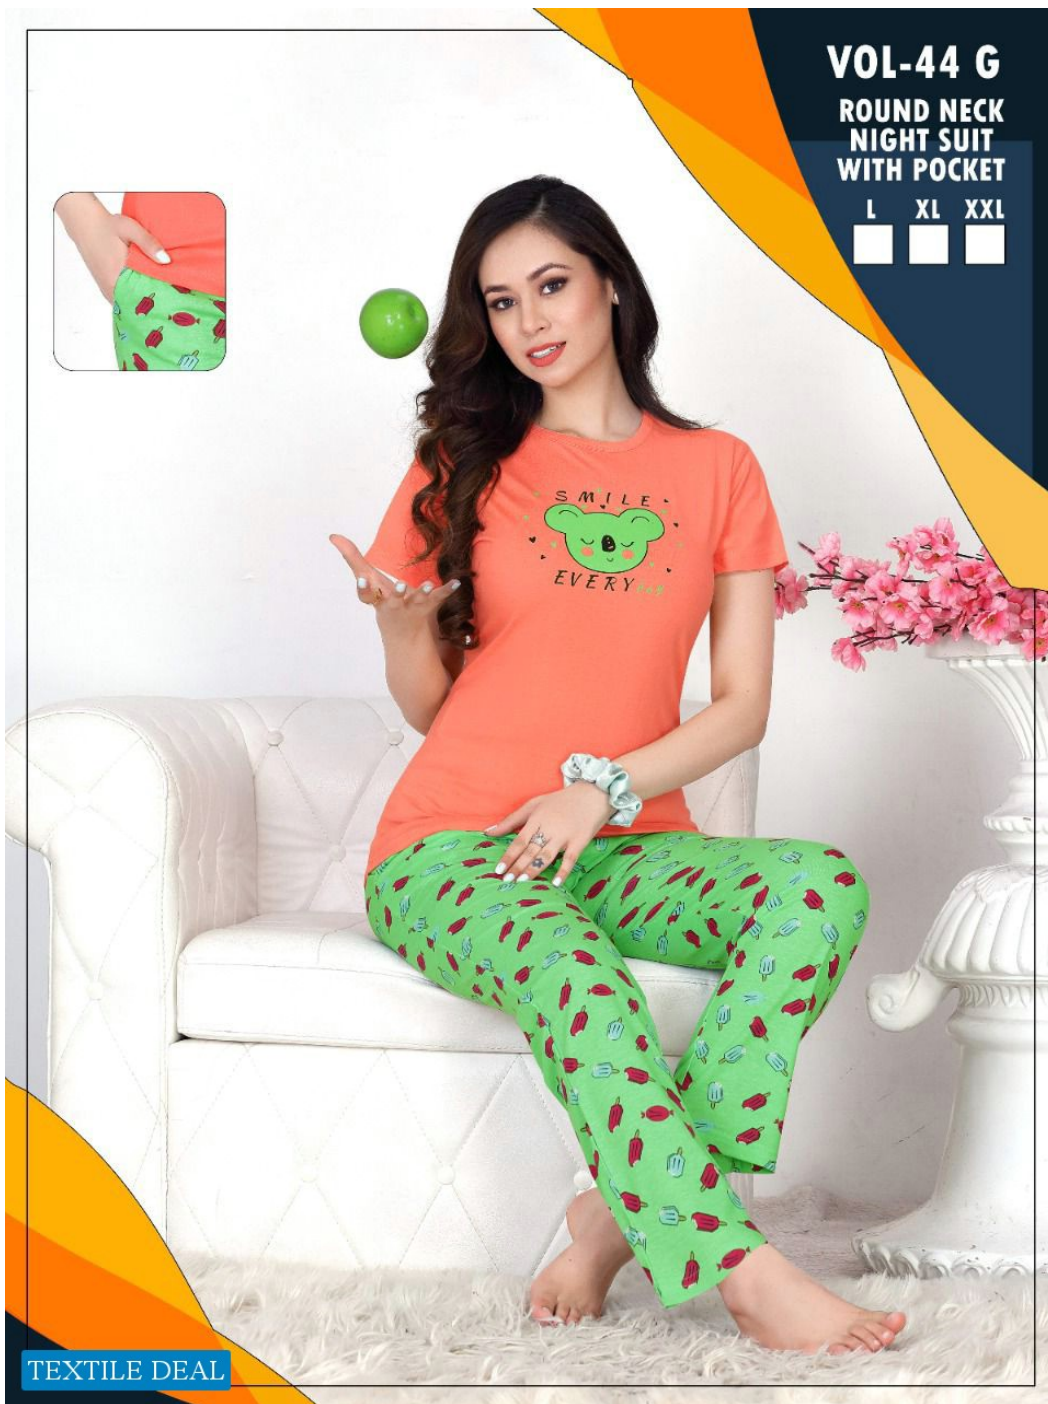

VOL-44 G

**ROUND NECK
NIGHT SUIT
WITH POCKET**

L XL XXL

TEXTILE DEAL

VOL-44 G

**ROUND NECK
NIGHT SUIT
WITH POCKET**

L XL XXL

TEXTILE DEAL

TEXTILE DEAL

VOL-44 G

**ROUND NECK
NIGHT SUIT
WITH POCKET**

L XL XXL

VOL-44 G

**ROUND NECK
NIGHT SUIT
WITH POCKET**

L XL XXL

TEXTILE DEAL

VOL-44 G

**ROUND NECK
NIGHT SUIT
WITH POCKET**

L XL XXL

TEXTILE DEAL