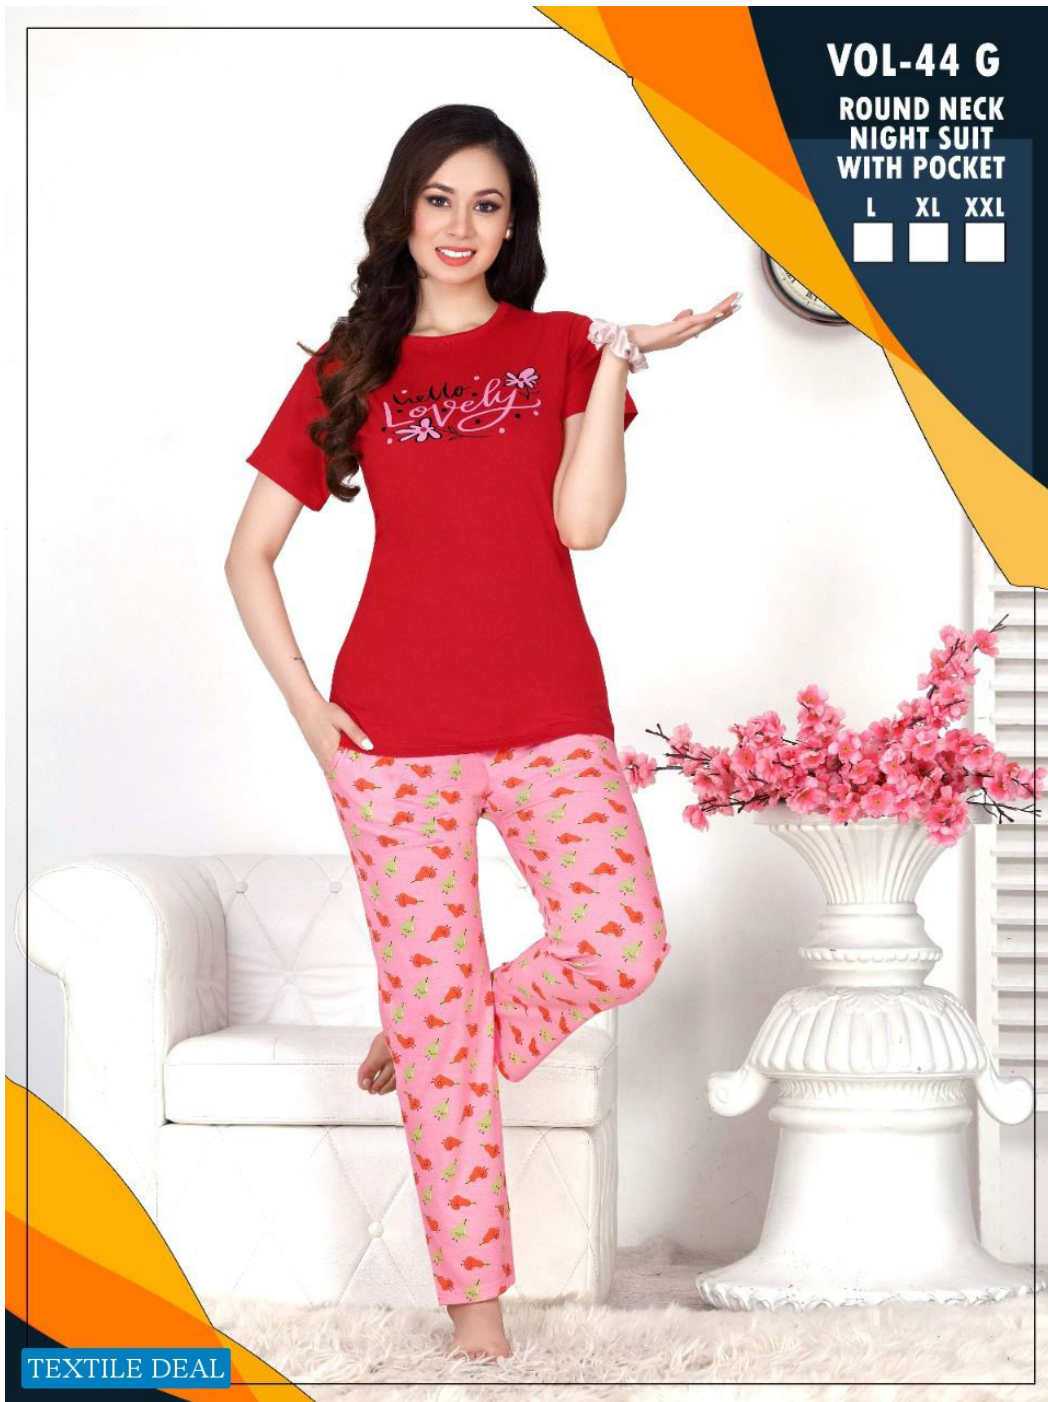

TEXTILE DEAL

VOL-44 G

**ROUND NECK
NIGHT SUIT
WITH POCKET**

L XL XXL

VOL-44 G

**ROUND NECK
NIGHT SUIT
WITH POCKET**

L XL XXL

TEXTILE DEAL

VOL-44 G

**ROUND NECK
NIGHT SUIT
WITH POCKET**

L XL XXL

TEXTILE DEAL