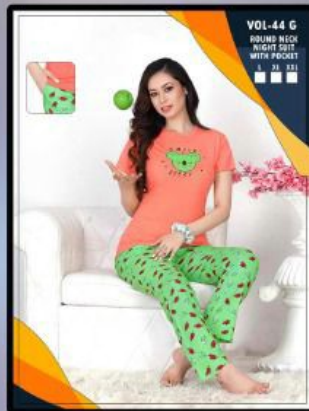

VOL-44 G

**ROUND NECK
NIGHT SUIT
WITH POCKET**

L XL XXL

TEXTILE DEAL

VOL-44 G

**ROUND NECK
NIGHT SUIT
WITH POCKET**

L XL XXL

TEXTILE DEAL

TEXTILE DEAL

VOL-44 G

**ROUND NECK
NIGHT SUIT
WITH POCKET**

L XL XXL

VOL-44 G

**ROUND NECK
NIGHT SUIT
WITH POCKET**

L XL XXL

TEXTILE DEAL