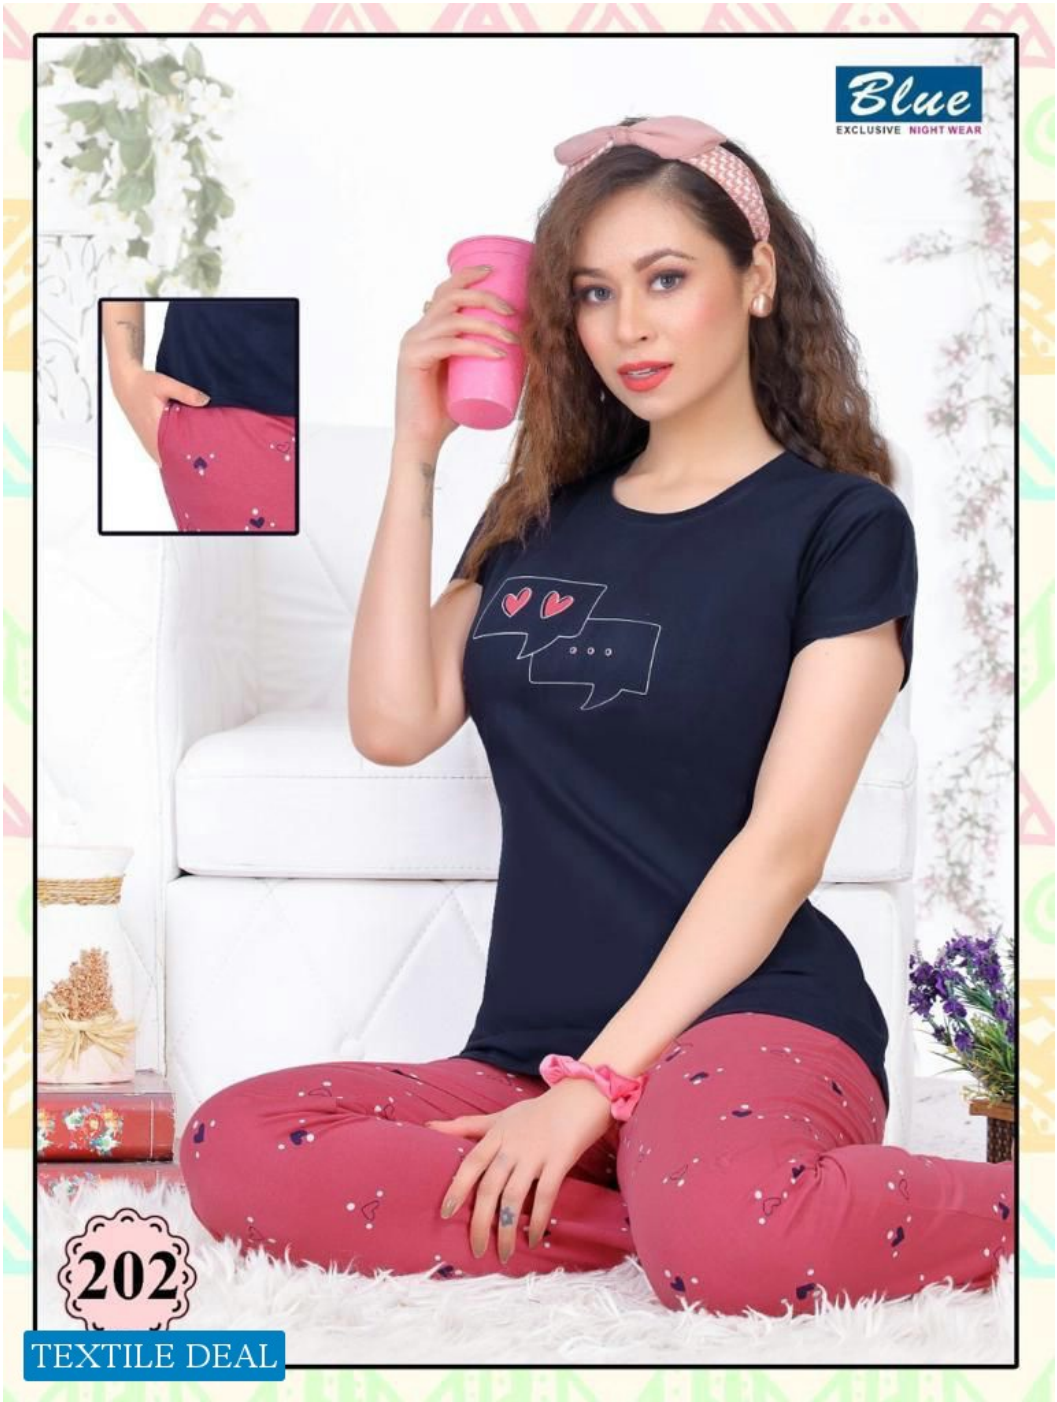

Blue
EXCLUSIVE NIGHT WEAR

202

TEXTILE DEAL