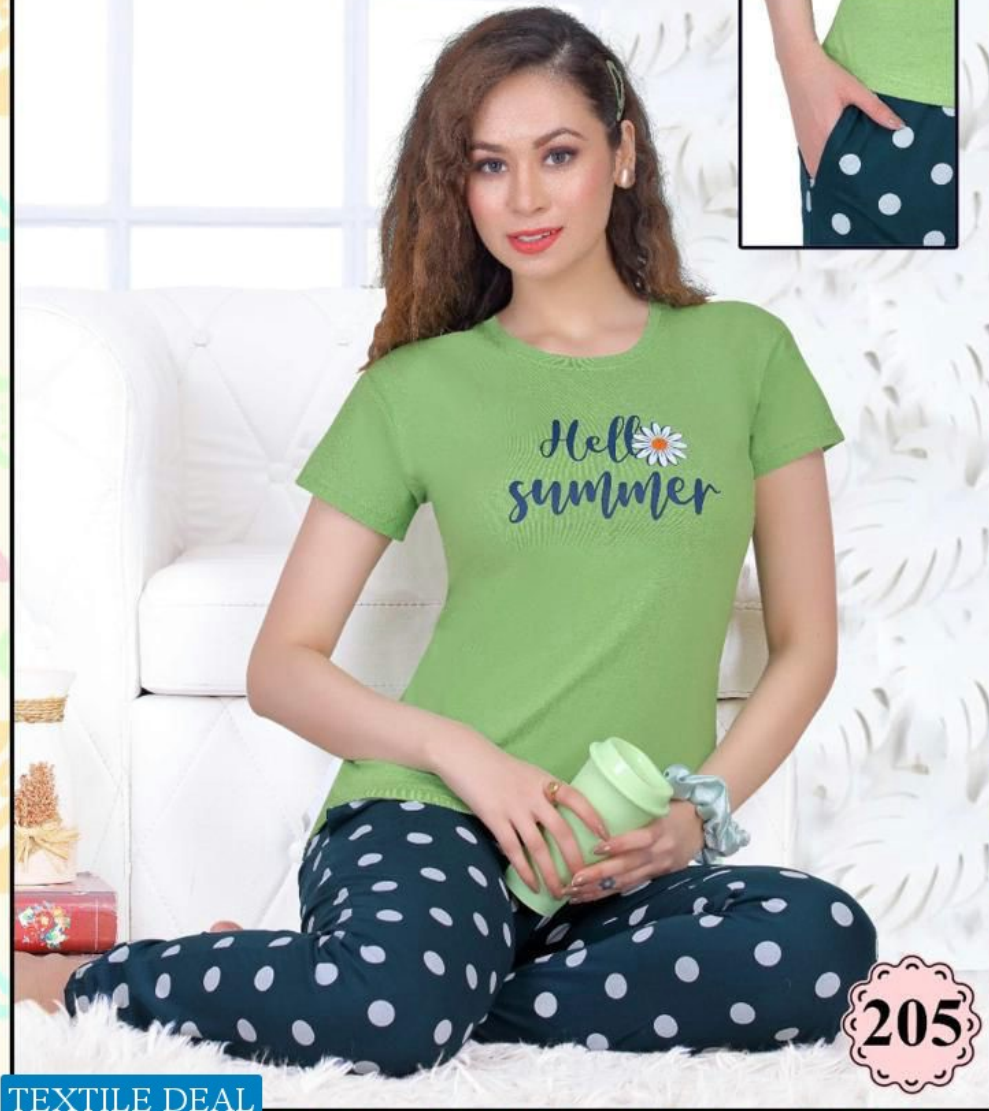

Blue
EXCLUSIVE NIGHT WEAR

205

TEXTILE DEAL

Blue
EXCLUSIVE NIGHT WEAR

201

TEXTILE DEAL

Blue
EXCLUSIVE NIGHT WEAR

203

TEXTILE DEAL

Blue
EXCLUSIVE NIGHT WEAR

204

TEXTILE DEAL

Blue
EXCLUSIVE NIGHT WEAR

202

TEXTILE DEAL

Blue
EXCLUSIVE NIGHT WEAR