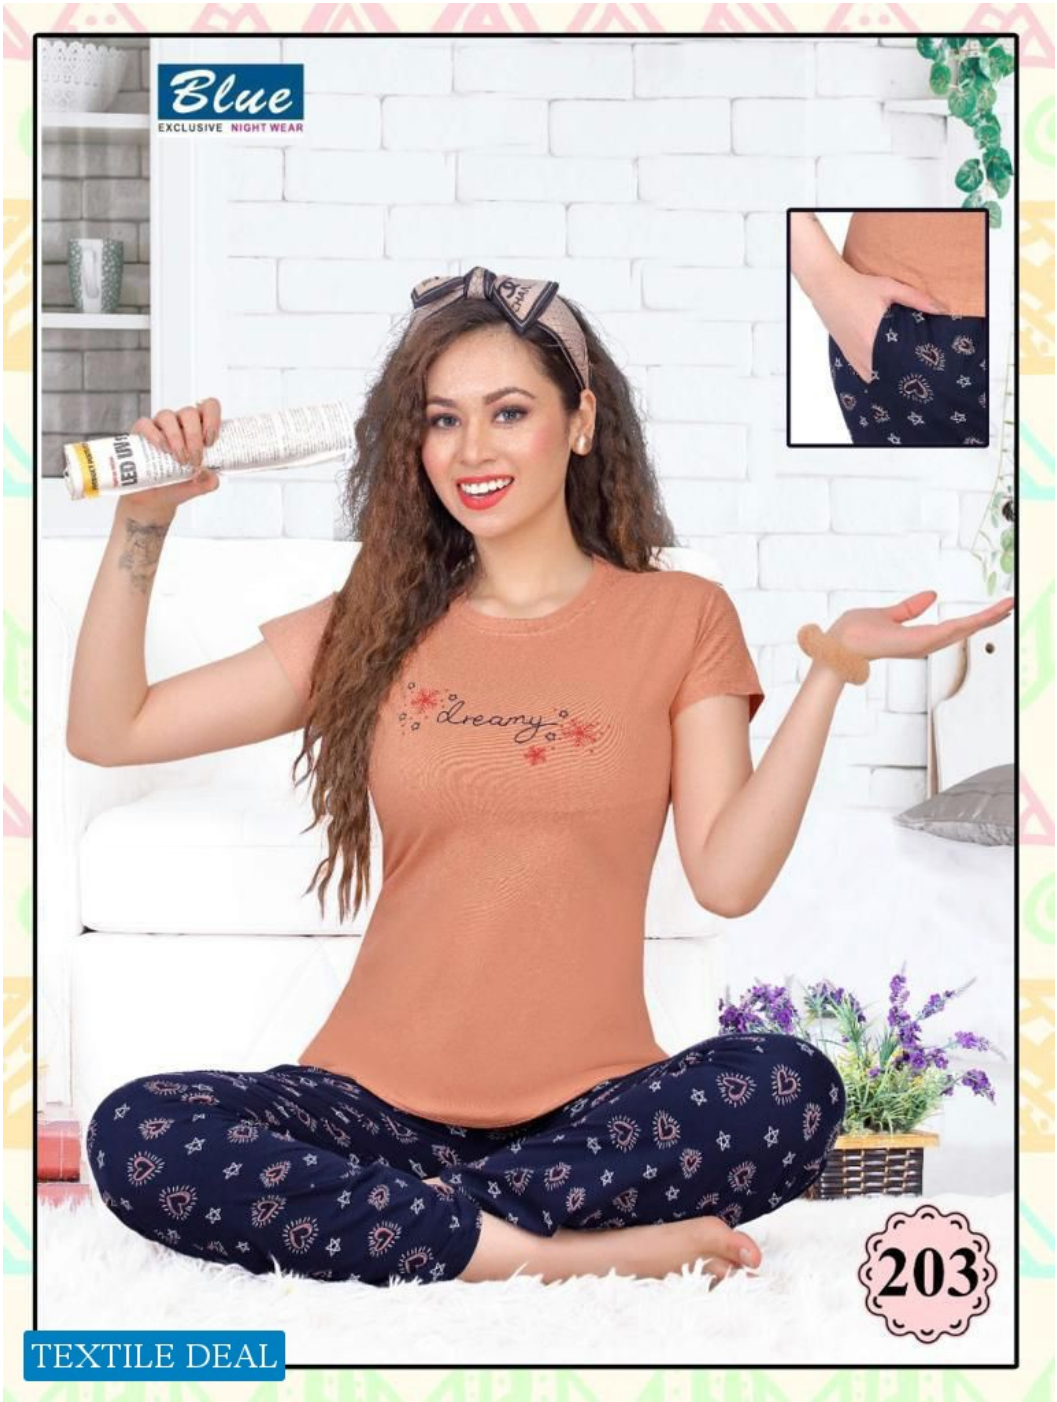

Blue
EXCLUSIVE NIGHT WEAR

205

TEXTILE DEAL

Blue
EXCLUSIVE NIGHT WEAR

201

TEXTILE DEAL

Blue
EXCLUSIVE NIGHT WEAR

203