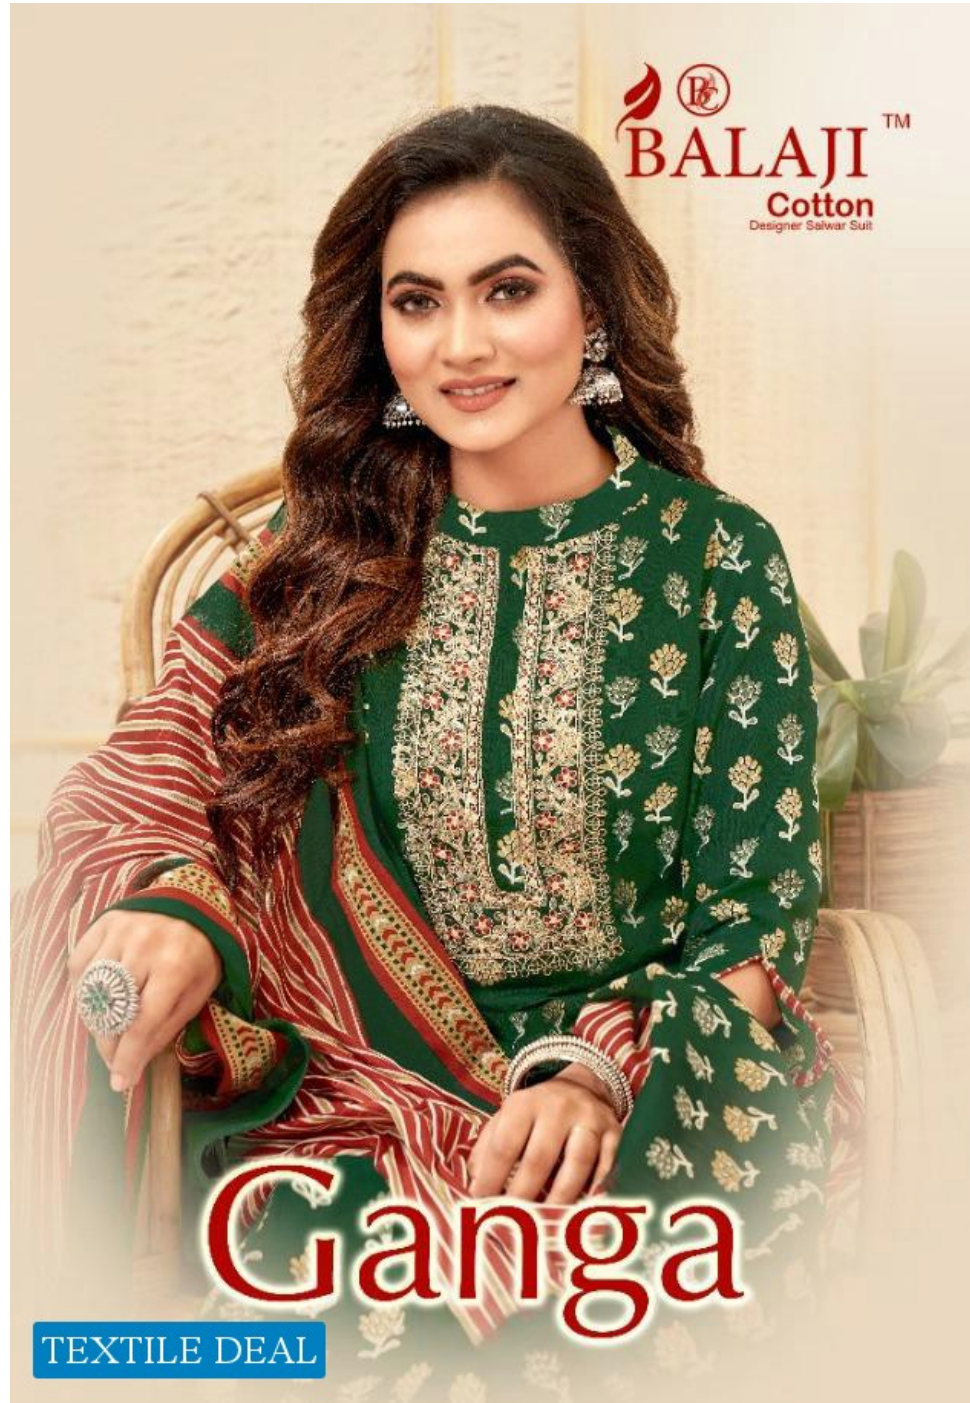

 **BALAJI**™
Cotton
Designer Salwar Suit

Ganga

TEXTILE DEAL

 **BALAJI**™
Cotton
Designer Salwar Suit
Ganga

TEXTILE DEAL

DLG
1006

 **BALAJI**™
Cotton
Designer Salwar Suit
Ganga

Q No
1011

TEXTILE DEAL

 **BALAJI**™
Cotton
Designer Salwar Suti
Ganga

1003

TEXTILE DEAL

 **BALAJI**™
Cotton
Designer Salwar Suit
Ganga

TEXTILE DEAL

D. No
1009

BALAJI™
Cotton
Designer Salwar Suit
Ganga

D-102
1012

TEXTILE DEAL

BALAJI™
Cotton
Designer Salwar Suit
Ganga

TEXTILE DEAL

D. No
1010

BALAJITM
Cotton
Designer Salwar Suit
Ganga

TEXTILE DEAL

D. No
1001