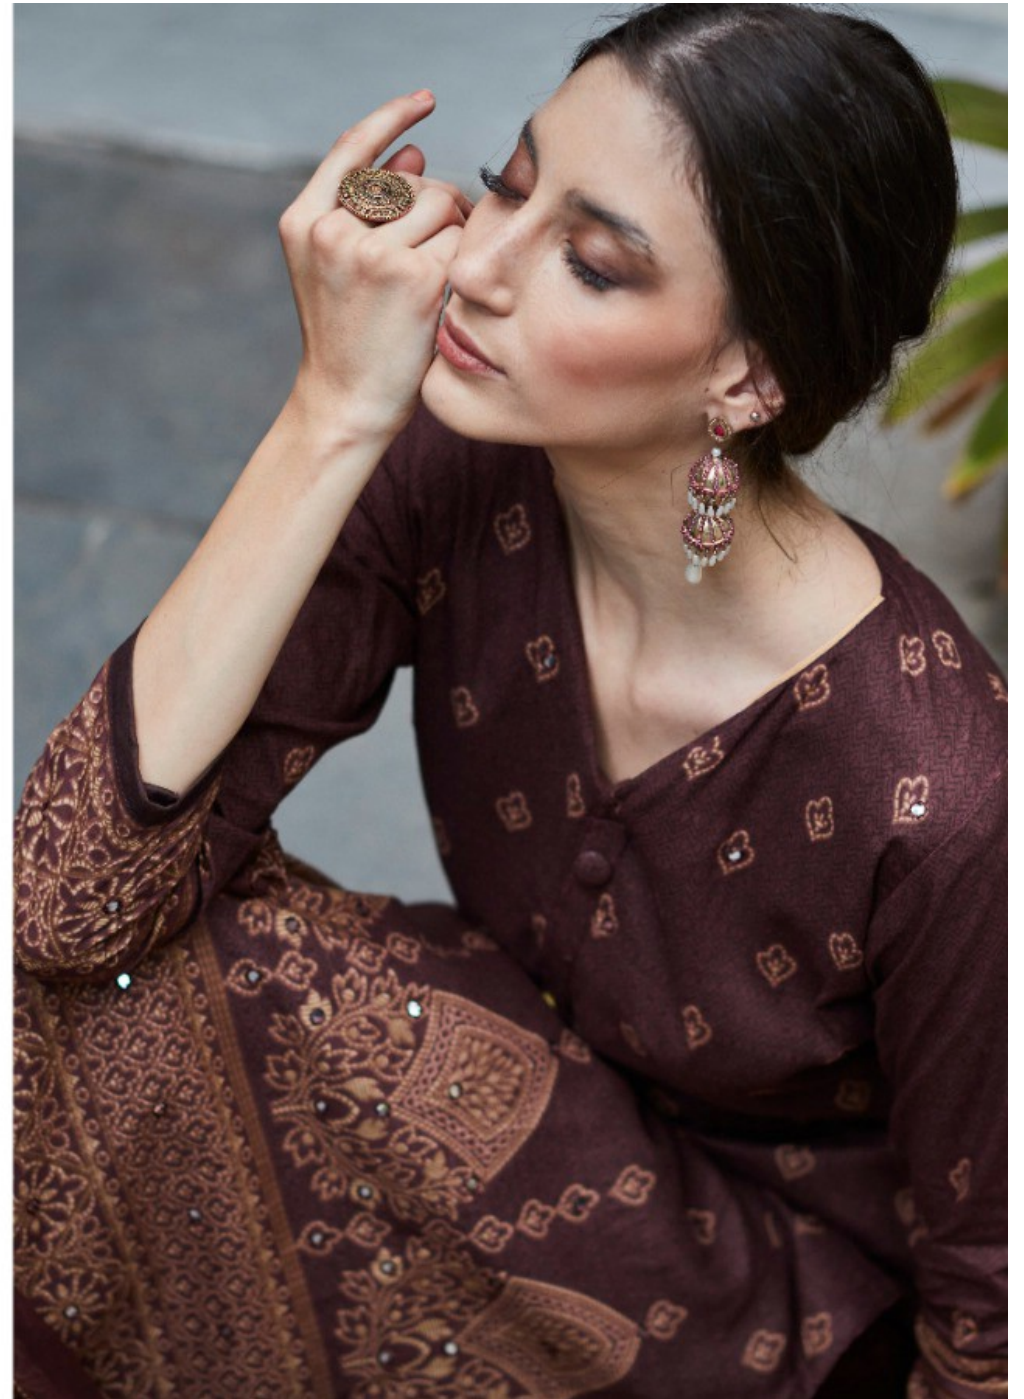

Zulfat®
Designer Suits

432-005

TEXTILE DEAL