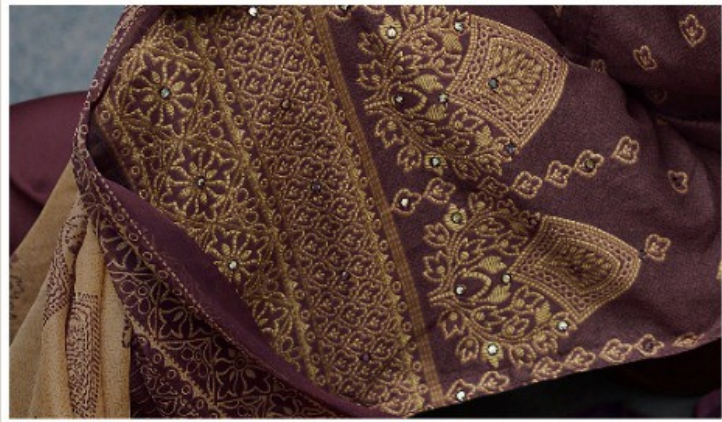

Zulfat®
Designer Suits

432-005

TEXTILE DEAL