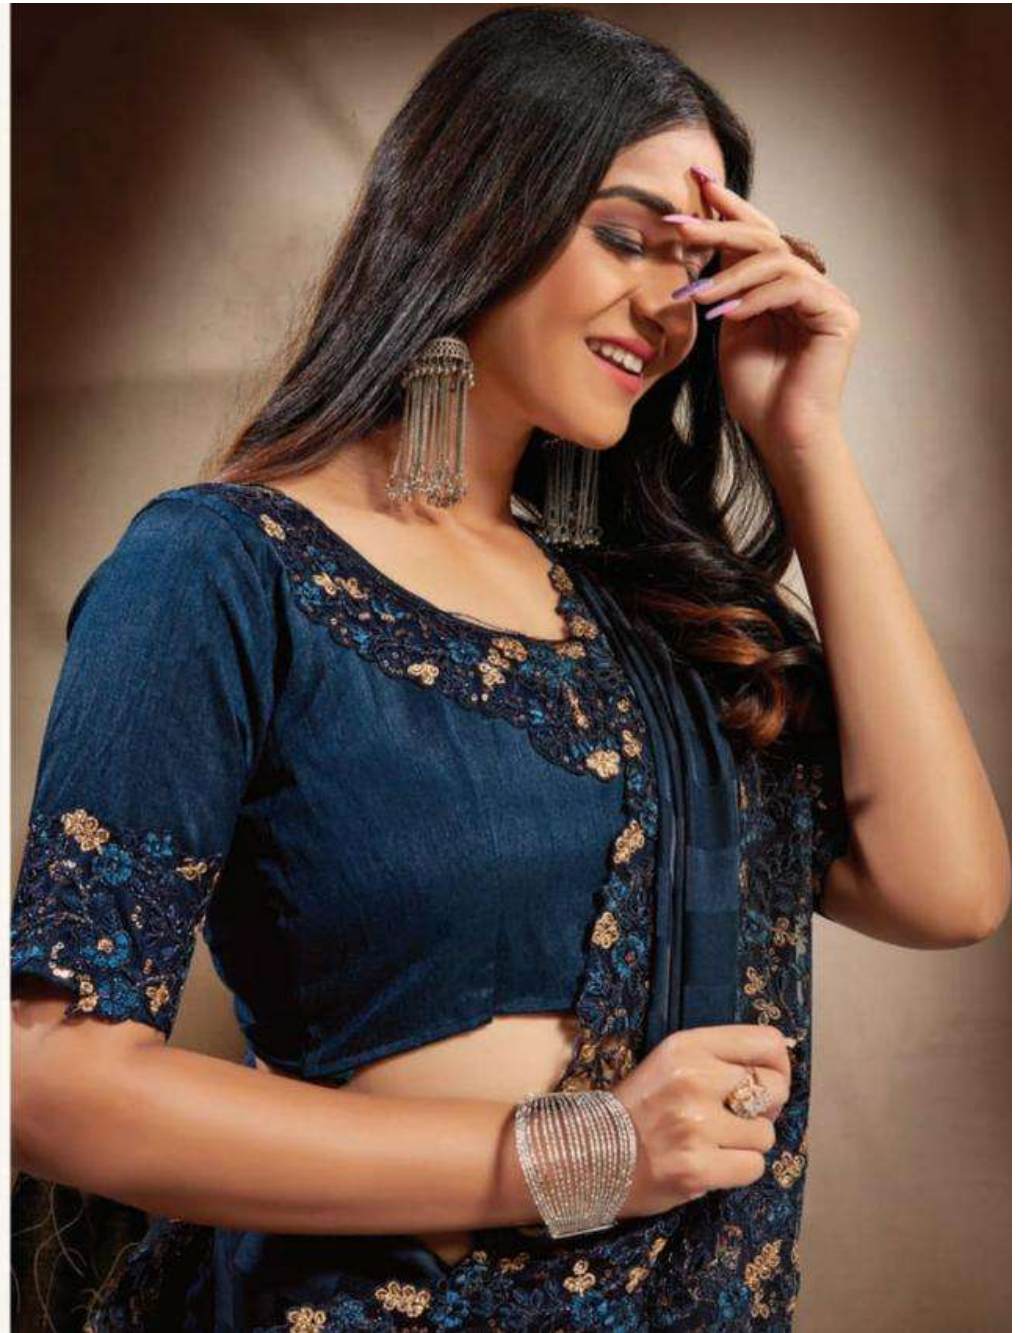

*Weaved*  
with an  
artful soul...

SOMETHING DIFFERENT & NEW LOOK  
354 E

*Fashion*  
IS YOUR  
passion...

From rainbow colors of saree-yes, each saree gives different look to electro

354 B

*Weaved*  
with an  
artful soul...  
SOMETHING DIFFERENT & NEW LOOK  
354 C

*Fashion*  
is your  
passion...

Colors of saree yes, each  
saree gives different look to elects

354 A

D.No.361-C

D.No.361-D

D.No.361-E

D.No.361-F