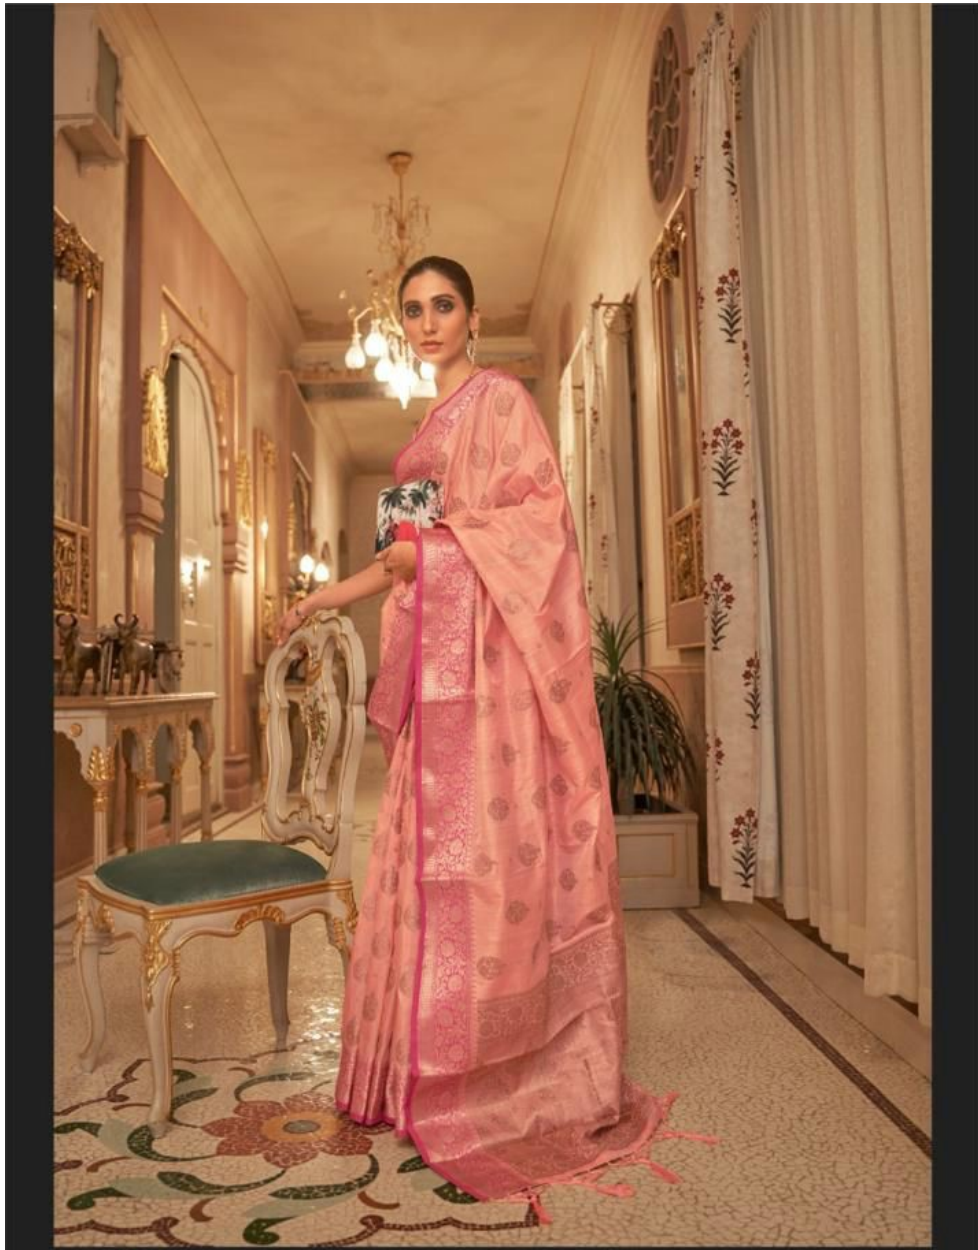

RAJTEX
TEXTILE DEAL

KARMANI SILK
HANDLOOM WEAVING SAREES 222006