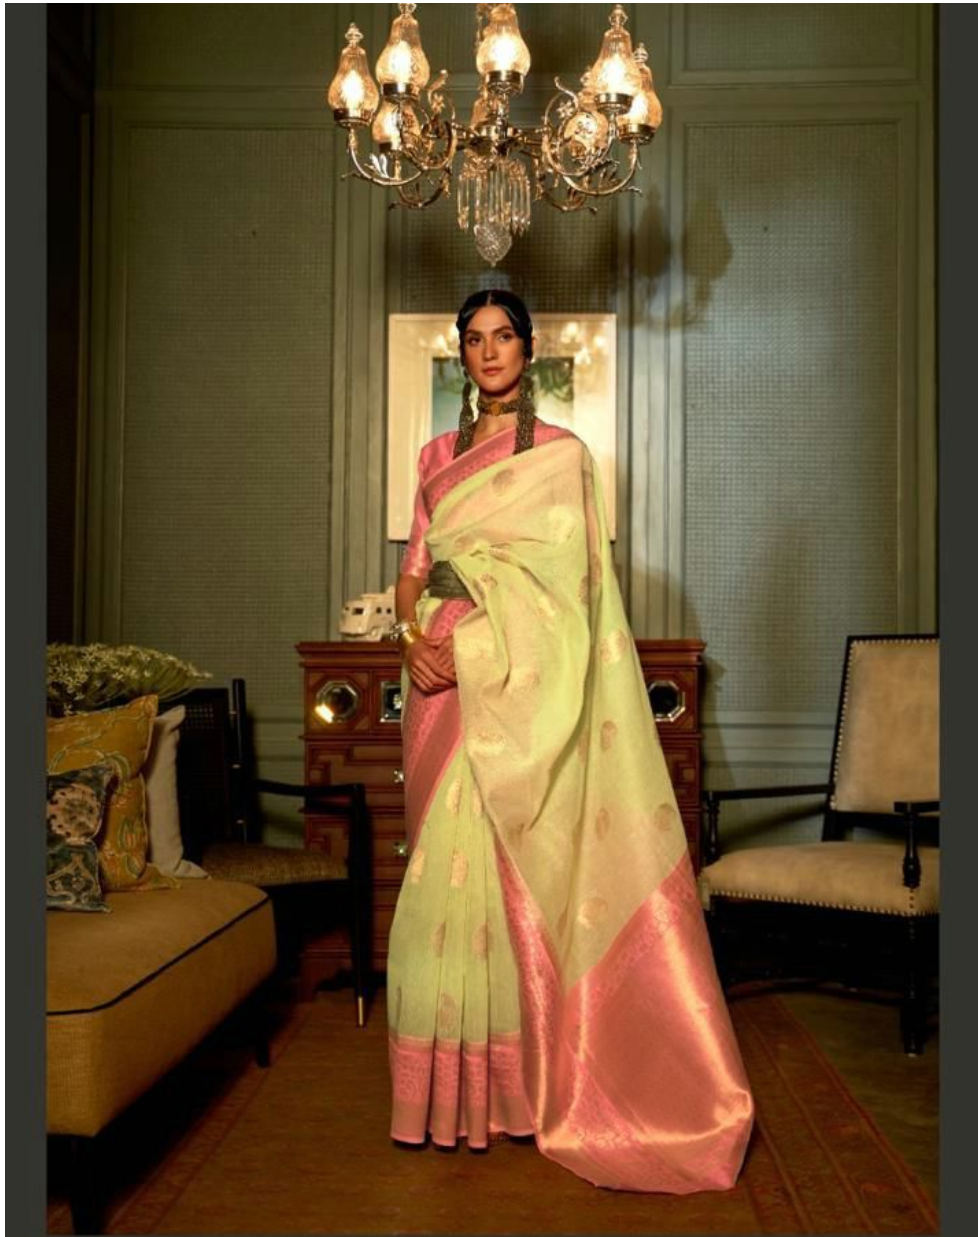

RATTEX
Embroidery

TEXTILE DEAL

KEITH LINEN

PURE LINEN COPPER ZARI WEAVING

2 5 3 0 0 1