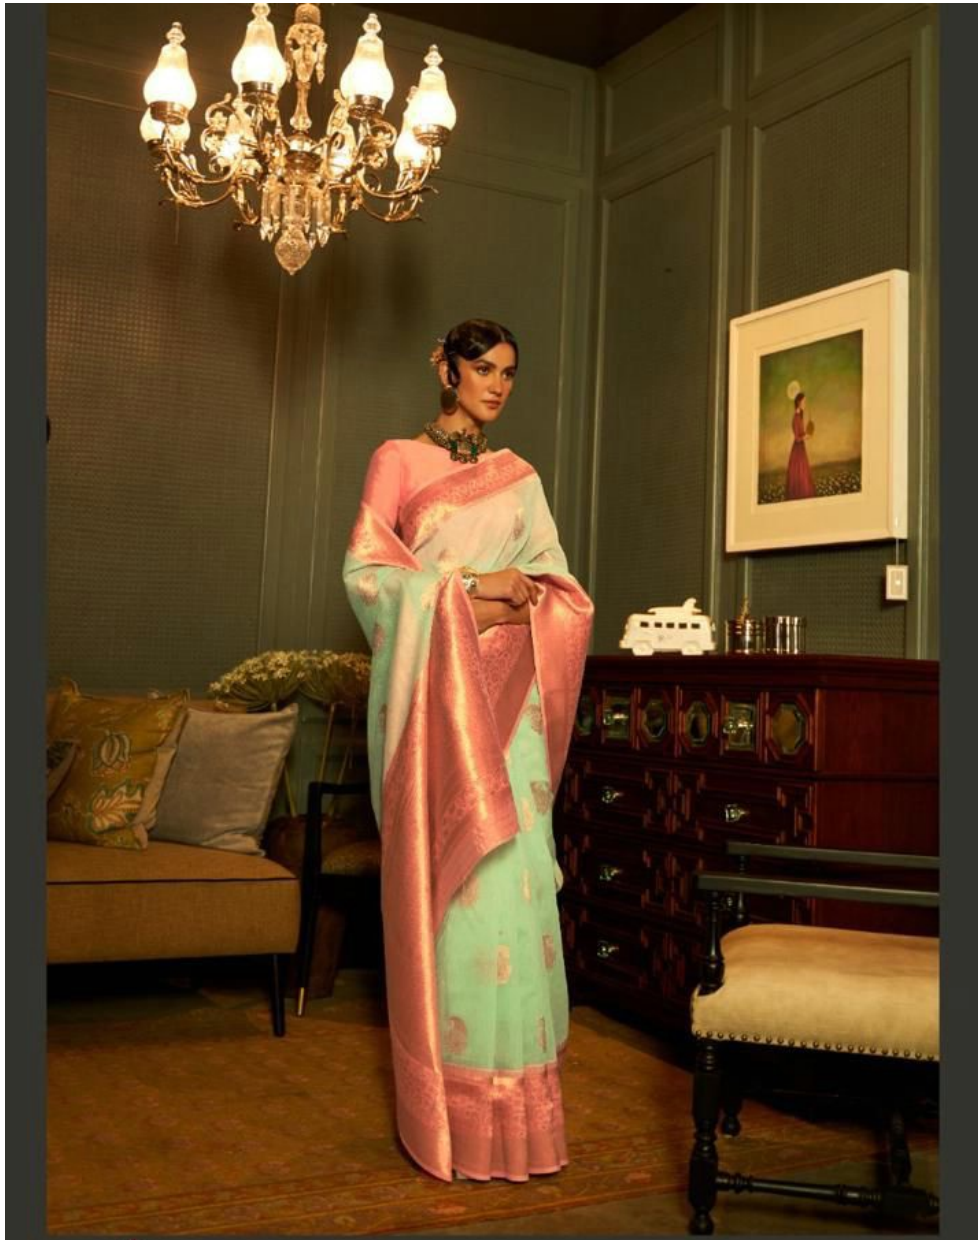

RATTEX
India

TEXTILE DEAL

KEITH LINEN

PURE LINEN COPPER ZARI WEAVING

2 5 3 0 0 3