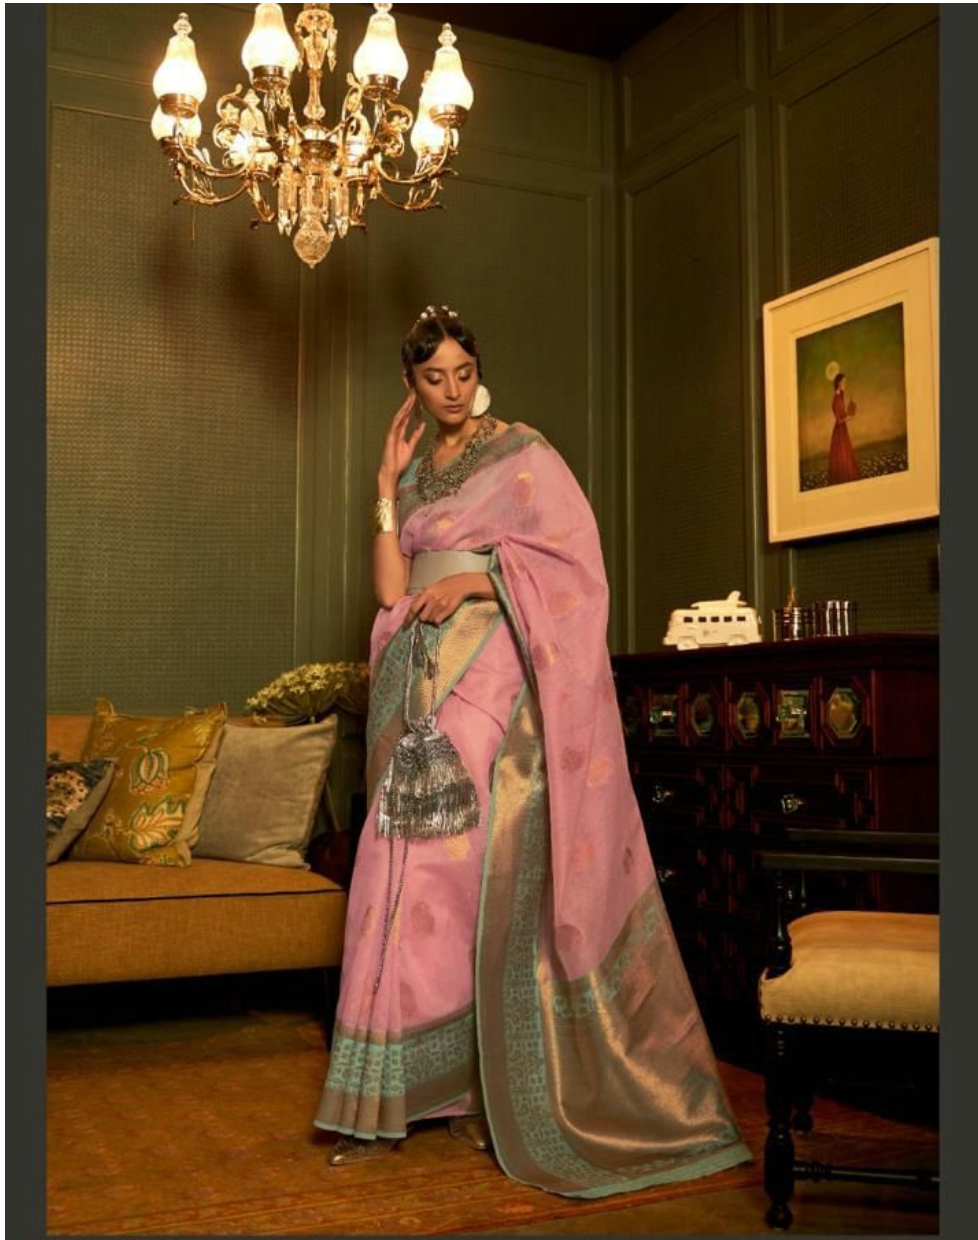

RATTEX
anderson

TEXTILE DEAL

KEITH LINEN

PURE LINEN COPPER ZARI WEAVING

2 5 3 0 0 4