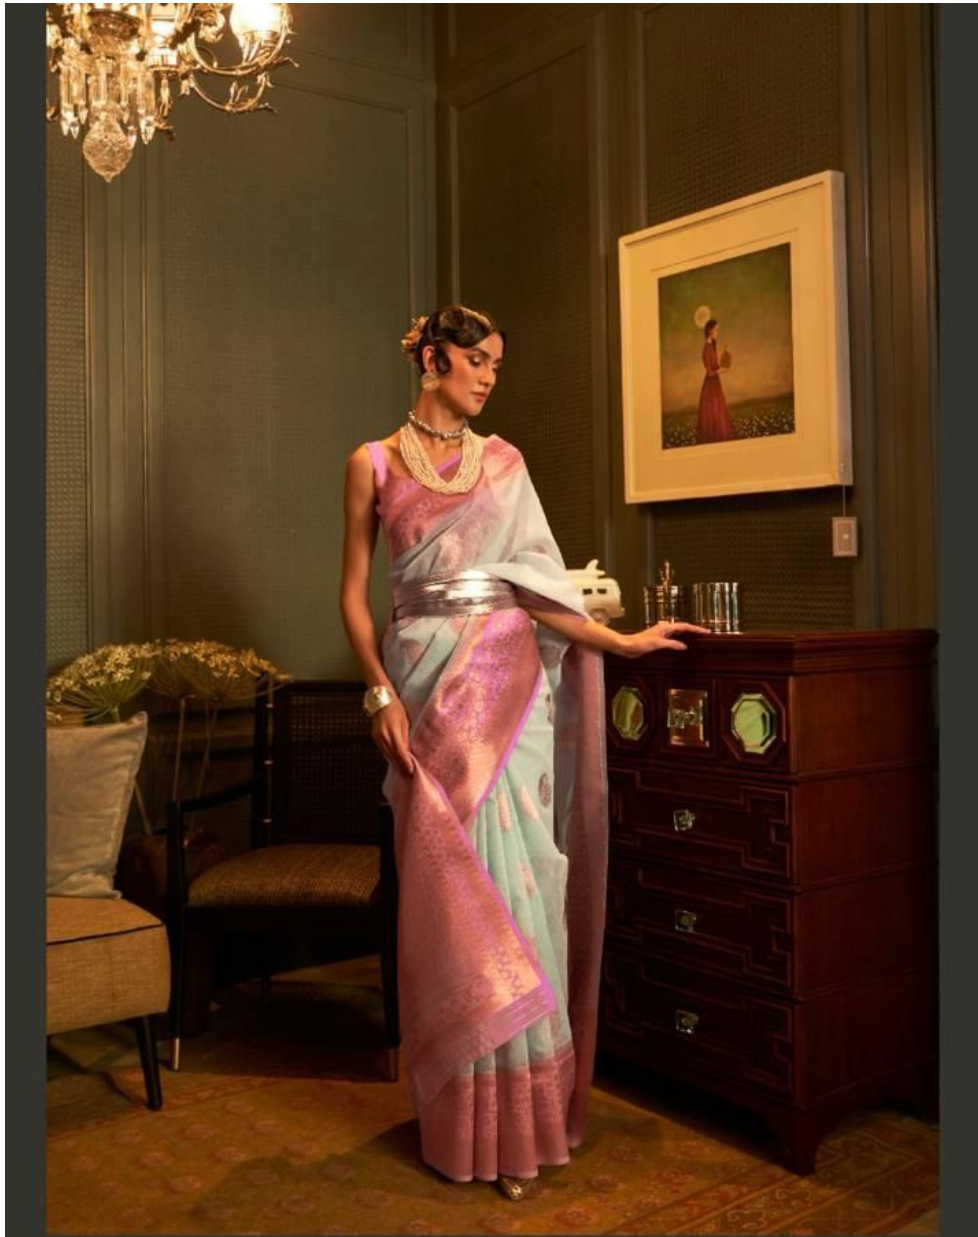

253005

253006

RAJTEX
India

TEXTILE DEAL

KEITH LINEN

PURE LINEN COPPER ZARI WEAVING

2 5 3 0 0 5