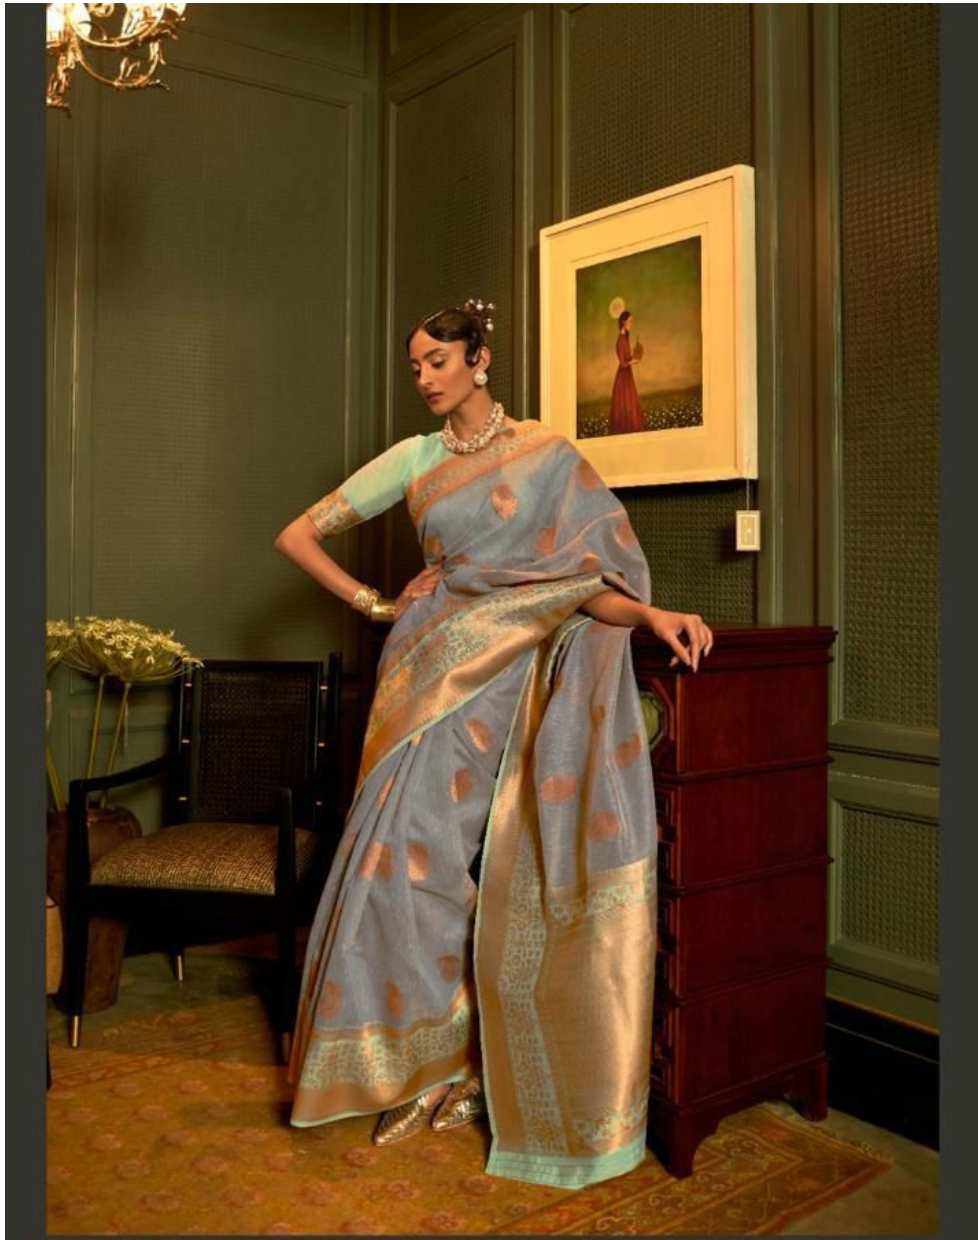

RATTEX
India

TEXTILE DEAL

KEITH LINEN

PURE LINEN COPPER ZARI WEAVING

2 5 3 0 0 6