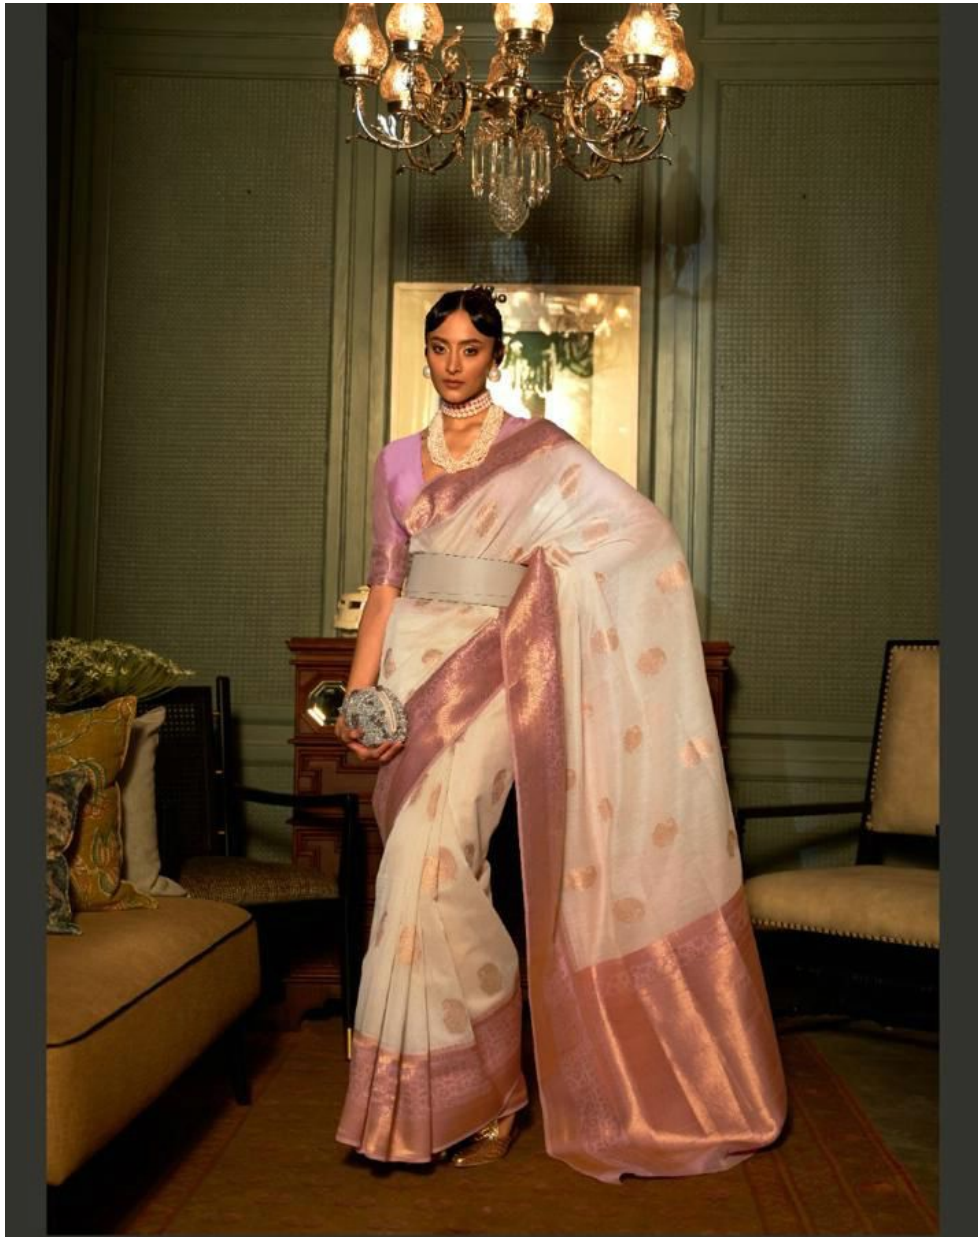

RATTEX
Embroidery

TEXTILE DEAL

KEITH LINEN

PURE LINEN COPPER ZARI WEAVING

2 5 3 0 0 2