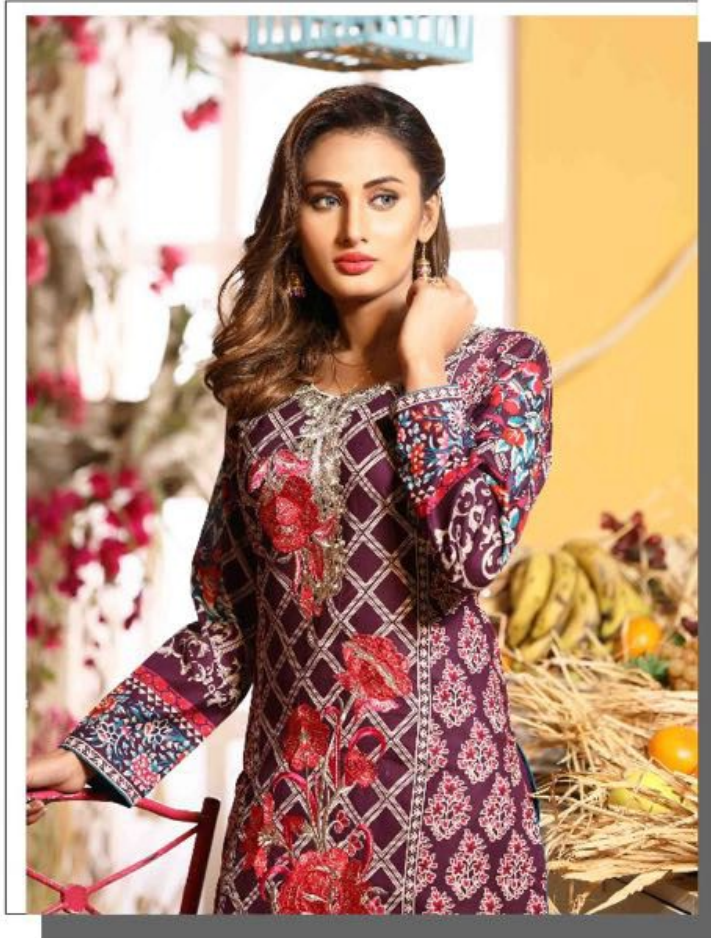

A
amna sohail

Rustic
Cambria
collection

1011-A

TEXTILE DEAL

Photography: Abid Saleem Designing: Noman Meo Production: Executors

TEXTILE DEAL

1014-A

TEXTILE DEAL

TEXTILE DEAL

1612 4
TEXTILE DEAL

10148

TEXTILE DEAL

*FASHION
IS A TREND
STYLE
IS WITHIN
A PERSON*

TEXTILE DEAL

1015 7
TEXTILE DEAL

1012-3