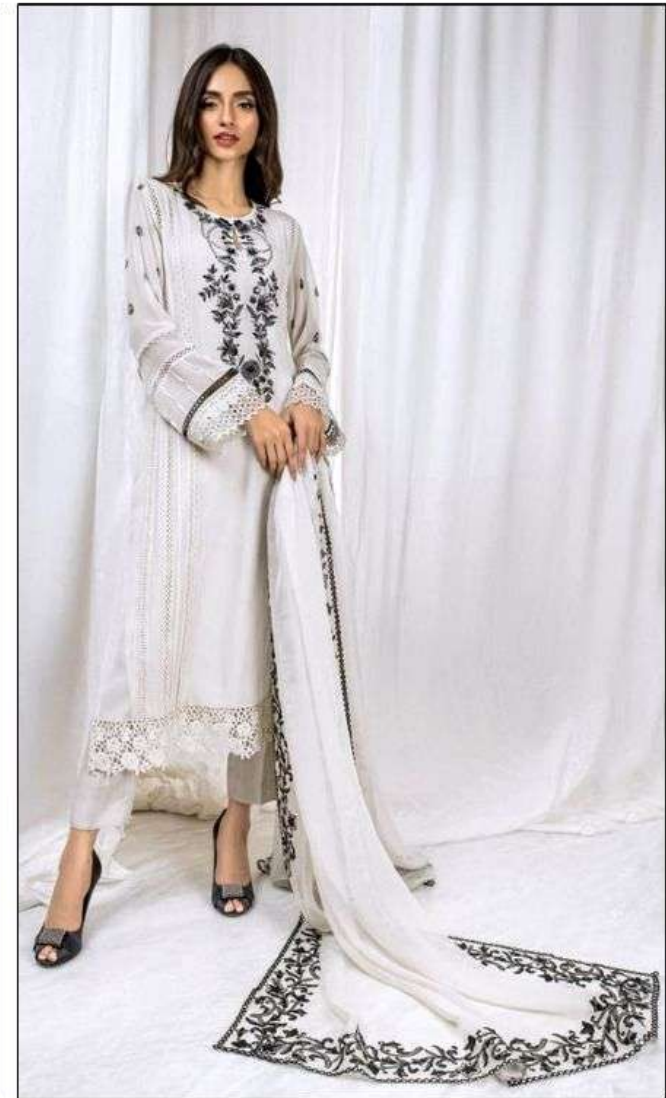

LAIBA
AM VOL-117

FABRICS DETAILS

TOP:-PURE GEORGETTE

BOTTOM:-PURE COTTON SARTIN STREACHABLE

SIZE:-XL

CARE INSTRUCTIONS

DRY CLEAN RECOMMENDED

DO NOT USE ANY TYPE OF BLEACH OR STAIN REMOVING CHEMICALS