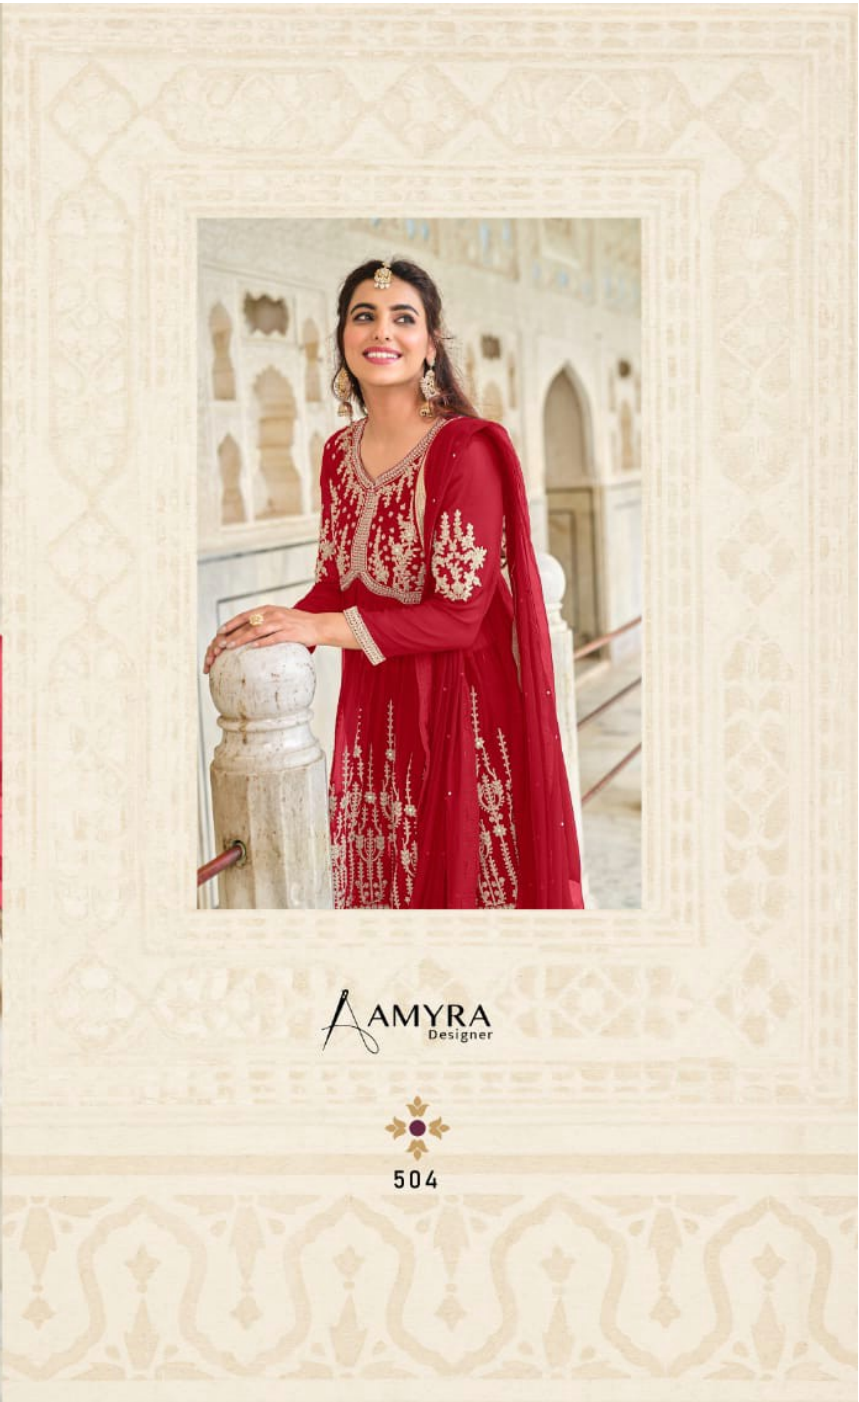

AMYRA
Designer

504