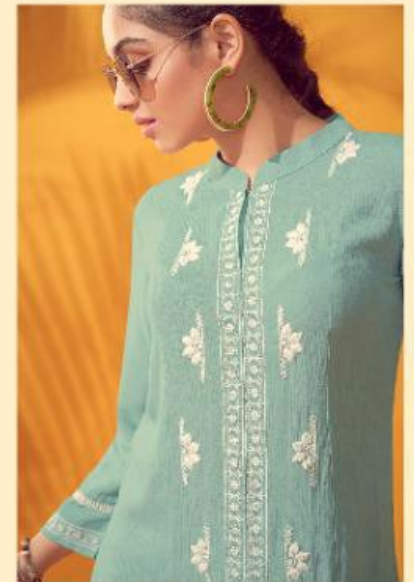

2606

PN
PROGRESSIVELY INDIAN
2602

TEXTILE DEAL

2602

PN
PROGRESSIVELY INDIAN

A woman with her hair pulled back, wearing a maroon long-sleeved top with intricate white floral and leaf embroidery. She is looking down and to the side, with her hands behind her head. The background is a warm, textured orange. In the bottom left corner, there is a blue rectangular button with the text 'TEXTILE DEAL'.

PNP
PROGRESSIVELY INDIAN
2604

TEXTILE DEAL

PNP
PROGRESSIVELY INDIAN
2604

PN
PROGRESSIVELY INDIAN

2603

TEXTILE DEAL

2603

PN
PROGRESSIVELY INDIAN