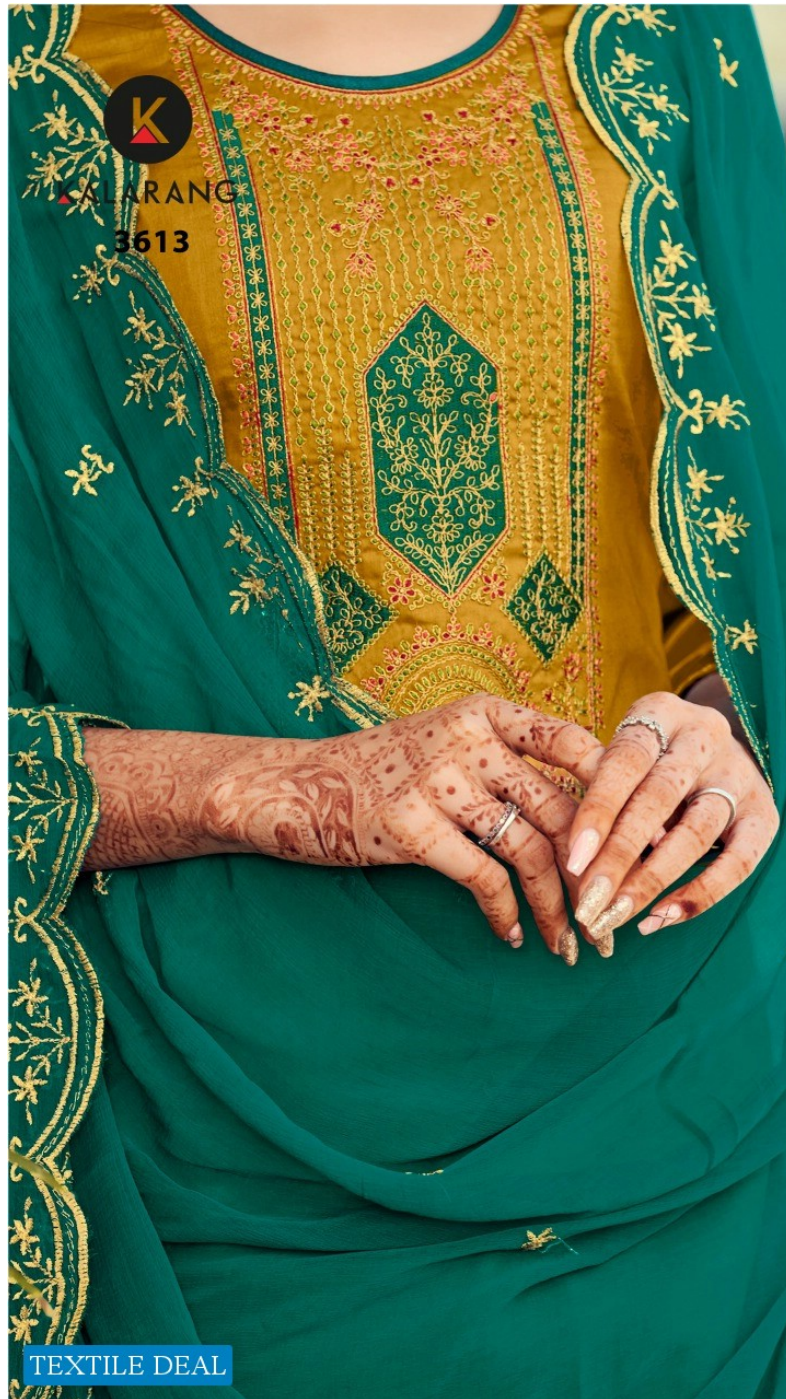

KARANG

3613

TEXTILE DEAL