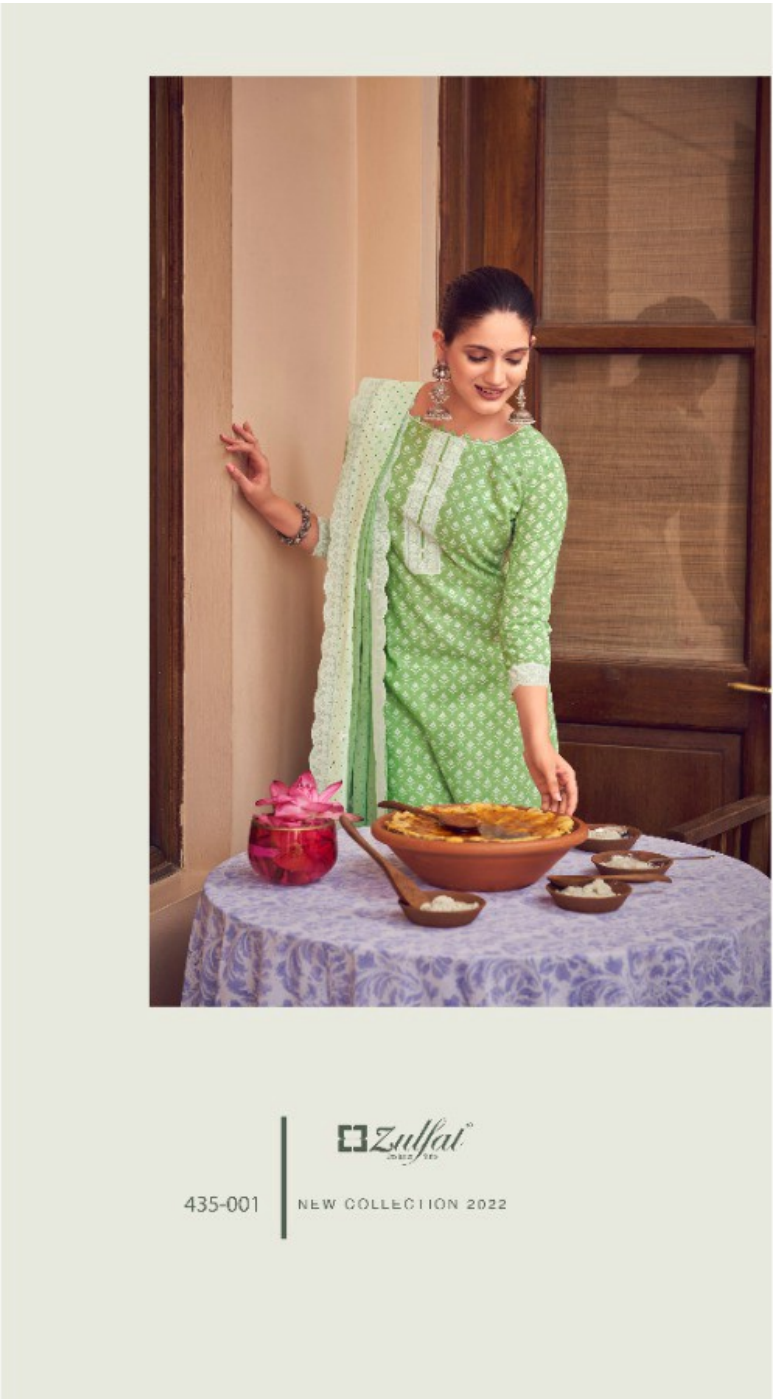

435-001

Zulfat

NEW COLLECTION 2022