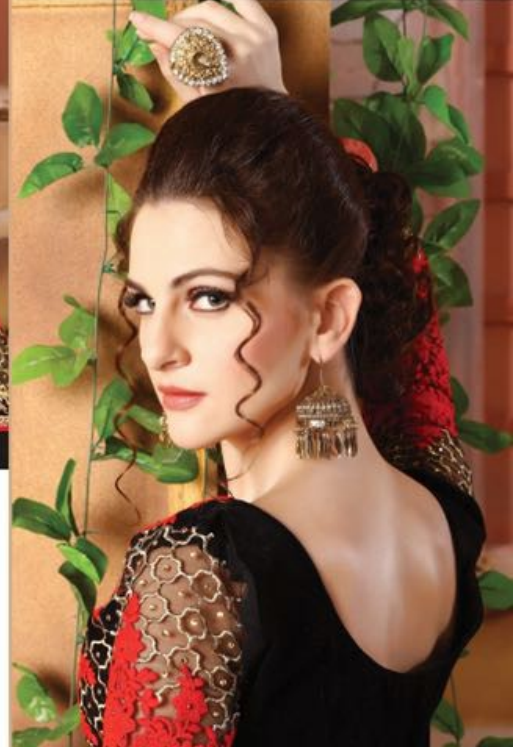

CHARVI
a beautiful women

TEXTILE DEAL

TEXTILE DEAL

TEXTILE DEAL

Set yourself apart in this exclusive cambrie design with opulent motifs that lend a fresh take to autumnal dressing.

The
Style
of *Classic Designs*.....

S 01

TEXTILE DEAL

TEXTILE DEAL

S 05

TEXTILE DEAL

Scarlet Woman....

Set yourself apart in this exclusive
cambrie design with opulent
motifs that lend a fresh take
to autumnal dressing.

S 06

TEXTILE DEAL

Glamorous

Sensible colours excellent designs and romantic moods gives perfect combination of sense and sensibility

S 03

Well come to the new age style in Assam by where an attached prints, designs and beautiful feelings of fabrics