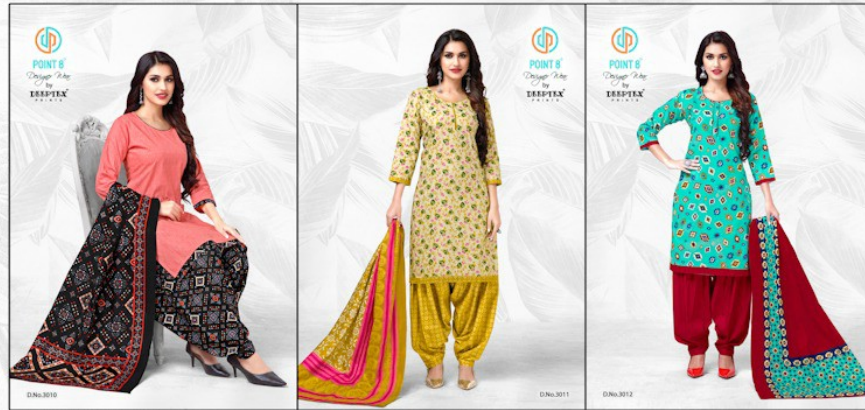

POINT 8
Designer Wear

Nayanthara

TEXTILE DEAL