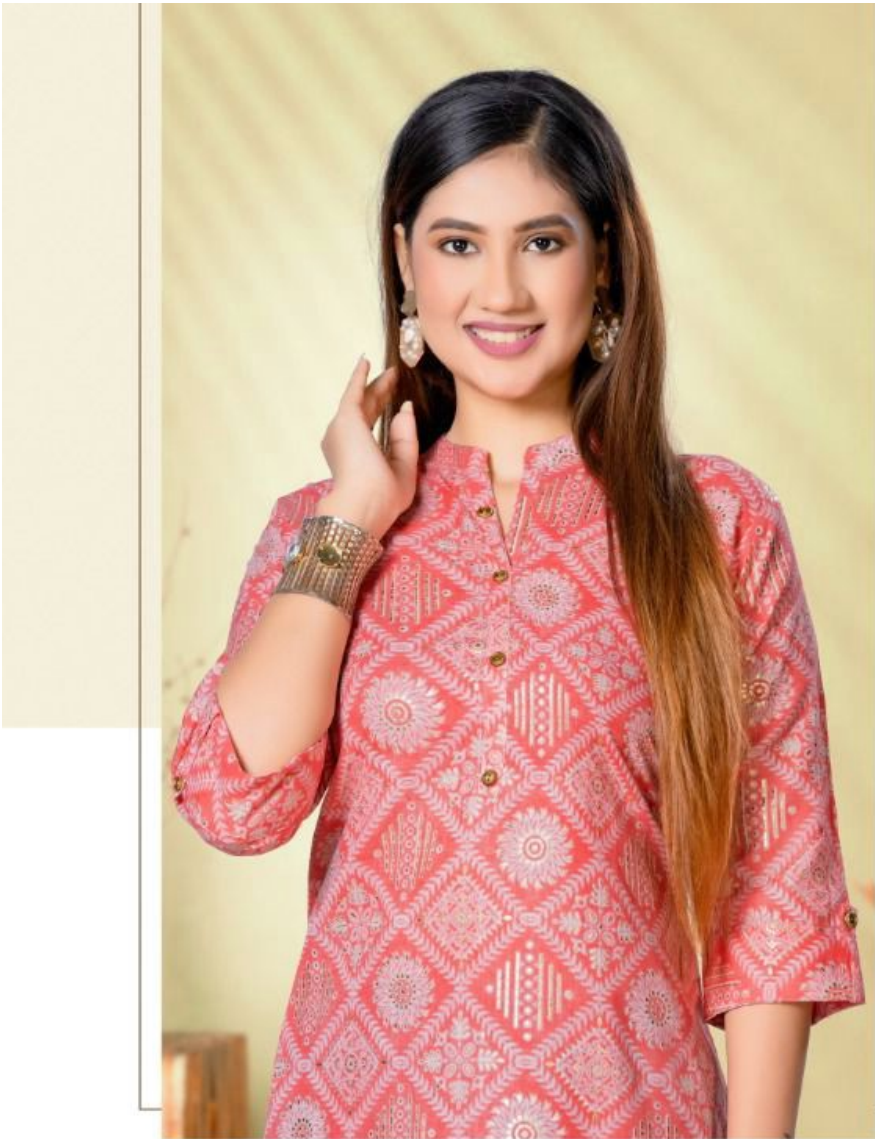

TEXTILE DEAL

Strawberry
337

MAYRA™
A Hub of Women Clothing

Strawberry
338

TEXTILE DEAL

Feminine floral get a masculine touch
with edgy extras.

verve beauty 

If you feel glamorous, you definitely look glamorous.