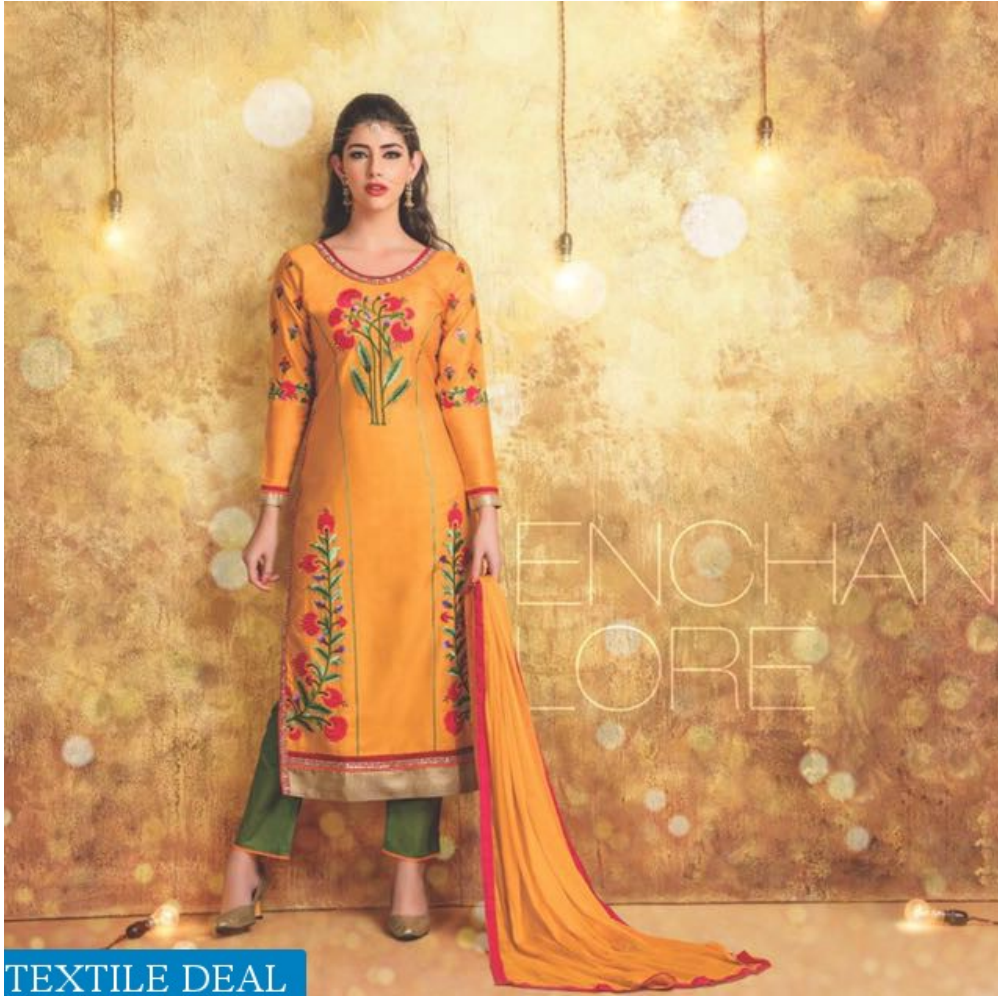

TEXTILE DEAL

Revive

L - 465

LINKING FASHION