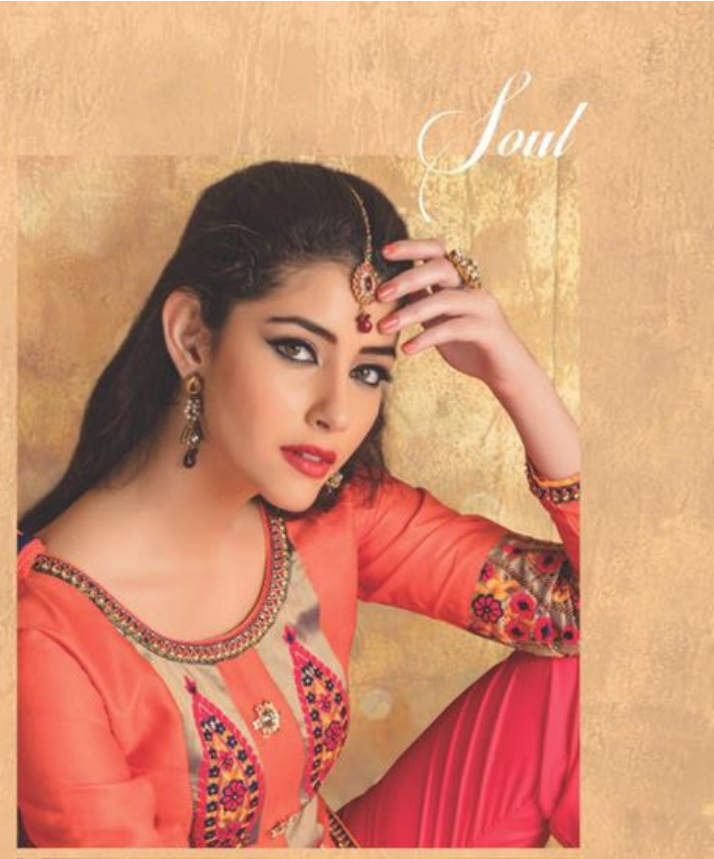

L - 463

LINKING FASHION