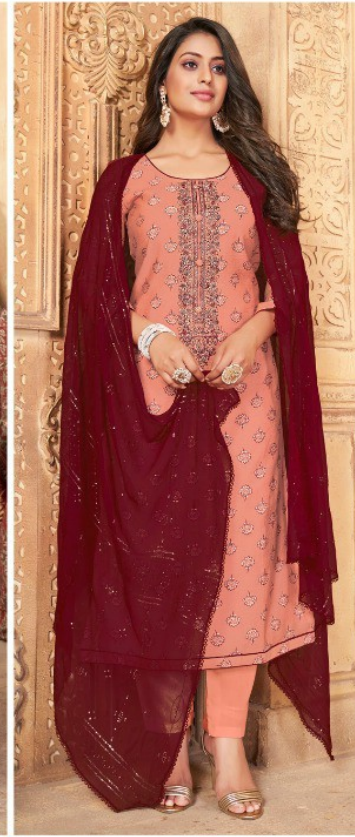

TEXTILE DEAL

3921

3922

3923

3924

KALARANG

TEXTILE DEAL

- **TOP** - PURE MUSLIN PRINT WITH WORK
- **BOTTOM** - REYON
- **DUPATTA** - PURE WITH WORK
- **DESIGNS** - 04