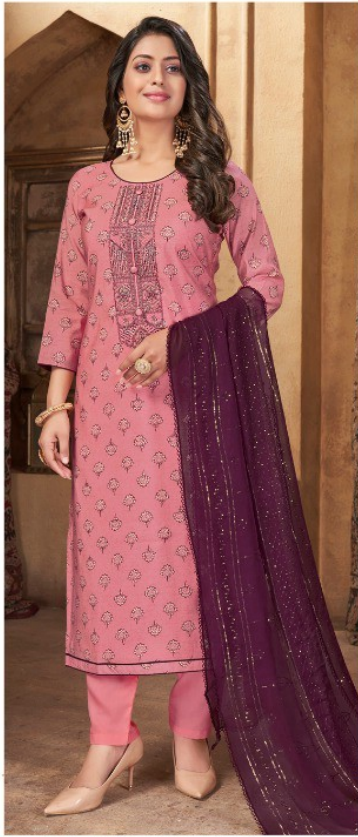

TEXTILE DEAL

3921

3922

3923

3924

KALARANG

TEXTILE DEAL

- **TOP** - PURE MUSLIN PRINT WITH WORK
- **BOTTOM** - REYON
- **DUPATTA** - PURE WITH WORK
- **DESIGNS** - 04