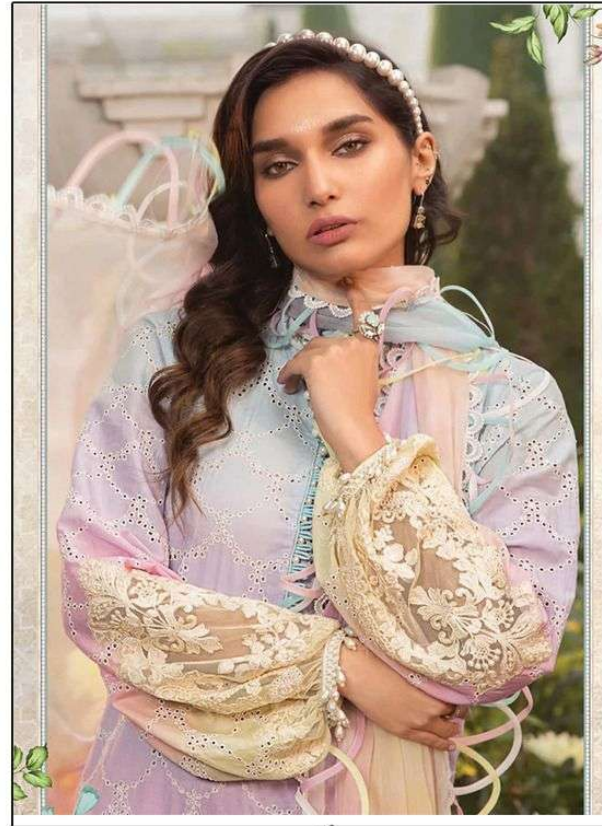

HOOR TEX

22016

Ⓢ DRY CLEAN ONLY.
✖ DO NOT USE ANY BLEACH OR STAIN REMOVING CHEMICAL.
☎ IRON THE FABRIC AT MODERATE TEMPERATURE.