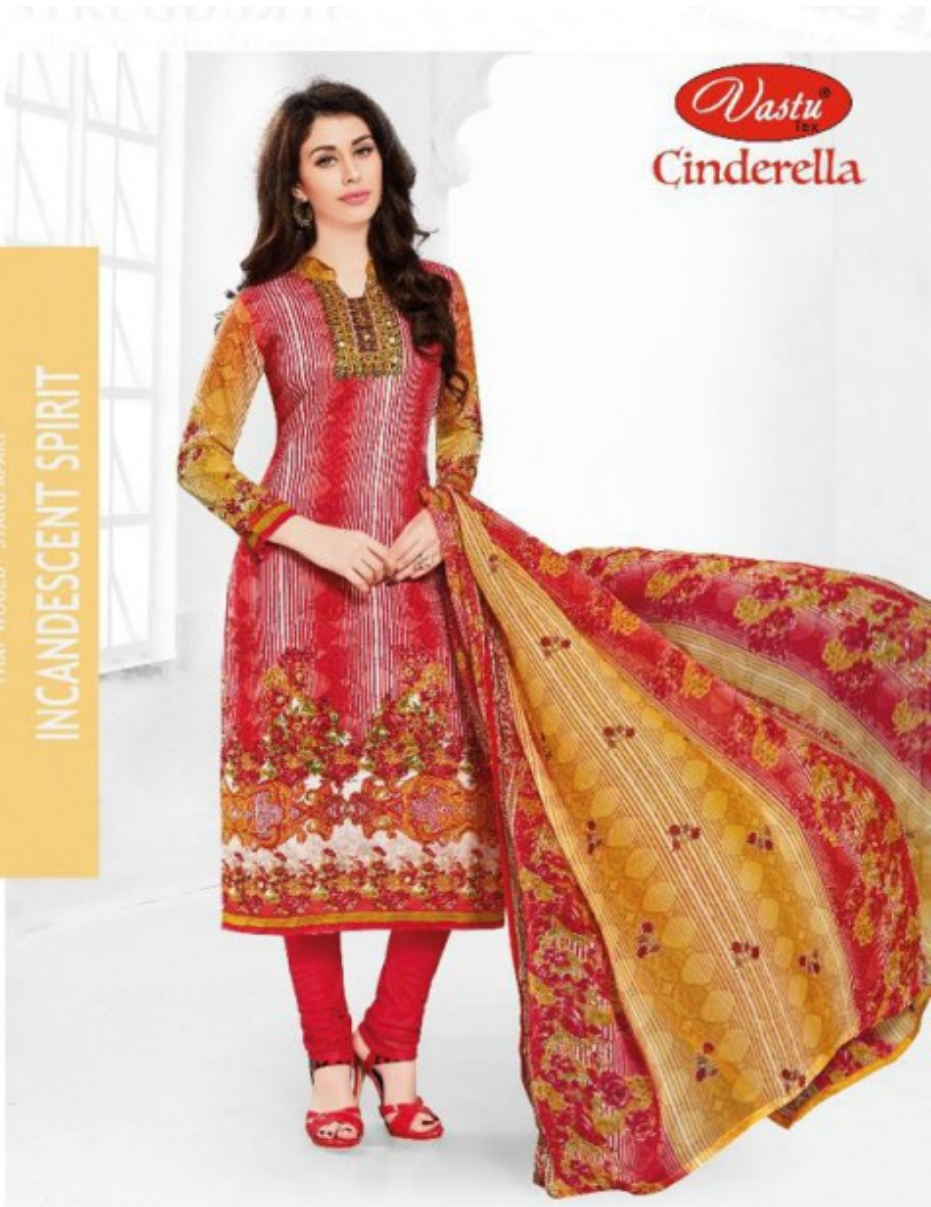

# Cinderella

karachi suits with hand work

Vastu  
Cinderella

D.NO  
1002

TEXTILE DEAL

Vastu  
Cinderella

INCANDESCENT SPIRIT

VARIETY OF COLORS AND  
INTRICATE PATTERNS  
THAT WOULD "STAND APART"

D.NO  
1003

Vastri  
Cinderella

VARIETY OF COLORS AND  
INTRICATE PATTERNS  
THAT WOULD "STAND APART"

INCANDESCENT SPIRIT

D.NO  
1004

TEXTILE DEAL

Vastu  
Cinderella

VARIETY OF COLORS AND  
INTRICATE PATTERNS  
THAT WOULD "STAND APART"  
**INCANDESCENT SPIRIT**

D.NO  
1005

TEXTILE DEAL

Vastu  
Cinderella

VARIETY OF COLORS AND  
INTRICATE PATTERNS  
THAT WOULD "STAND APART"

**INCANDESCENT SPIRIT**

D.NO  
1006

Vastu  
199  
Cinderella

INCANDESCENT SPIRIT

Vastu  
Cinderella

Vastu  
Cinderella

VARIETY OF COLORS AND  
INTRICATE PATTERNS  
THAT WOULD "STAND APART"

INCANDESCENT SPIRIT

D.NO  
1007

TEXTILE DEAL

Vastu  
Cinderella

D.NO  
1008