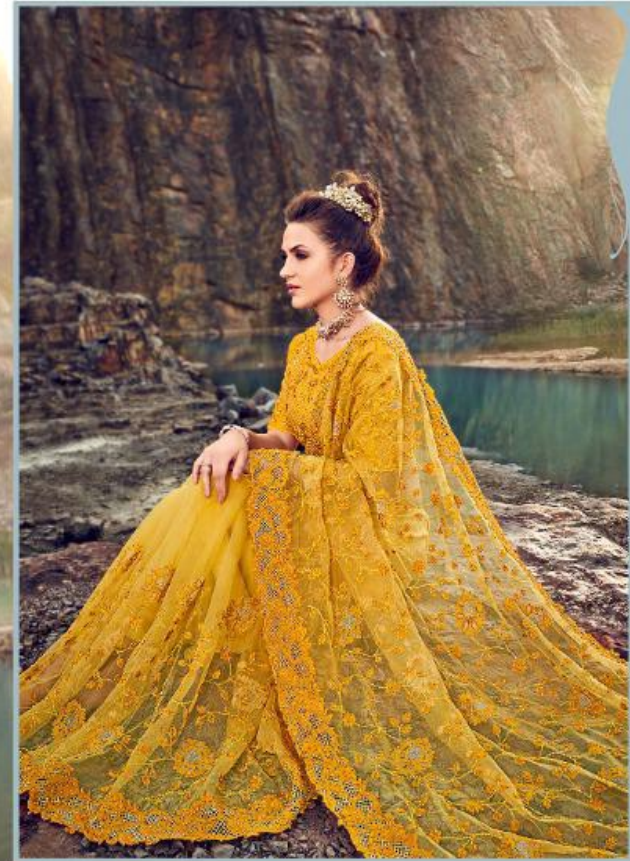

TEXTILE DEAL

an experience of excellence™

M. N. Garces