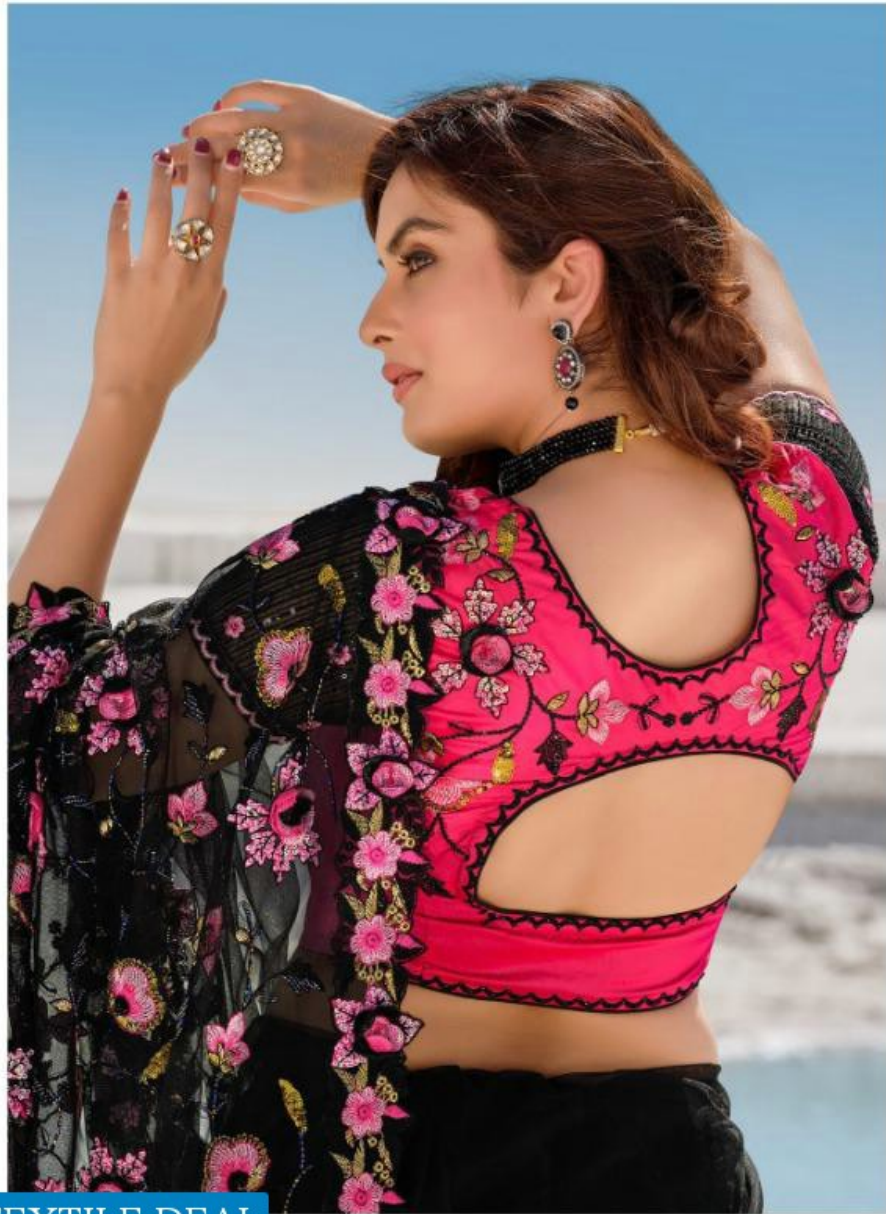

TEXTILE DEAL