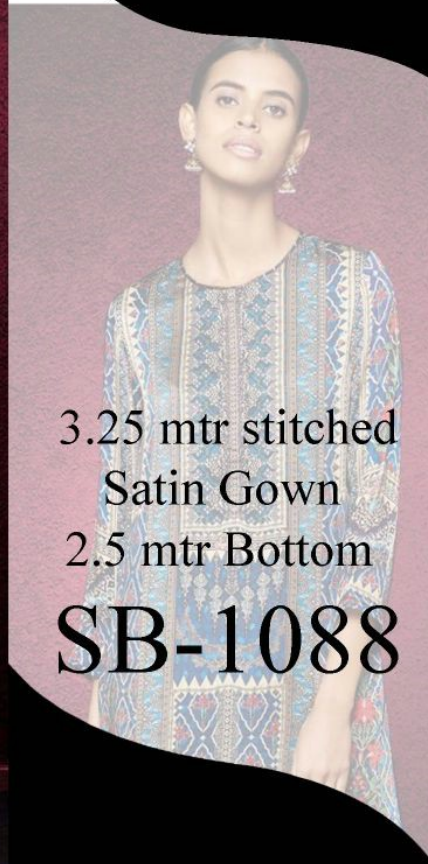

SIBAZ
BY
SIBAYASH™

3.25 mtr stitched
Satin Gown
2.5 mtr Bottom

SB-1091

TEXTILE DEAL

SIBAZ
BY
SIBAYASH™

3.25 mtr Satin
Gown

2.5 mtr Bottom

SB-1086

SIBAZ
BY
SIBAYASH™

3.25 mtr stitched
Satin Gown
2.5 mtr Bottom

SB-1090

TEXTILE DEAL

SIBAZ
BY
SIBAYASH™

3.25 mtr stitched
Satin Gown
2.5 mtr Bottom

SB-1088

TEXTILE DEAL

SIBAZ
BY
SIBAYASH™

3.25 mtr stitched
Satin Gown
2.5 mtr Bottom

SB-1089

SIBAZ
BY
SIBAYASH™

3.25 mtr Satin
Gown
2.5 mtr Bottom

SB-1087

SIBAZ
BY
SIBAYASH™

3.25 mtr stitched
Satin Gown
2.5 mtr Bottom