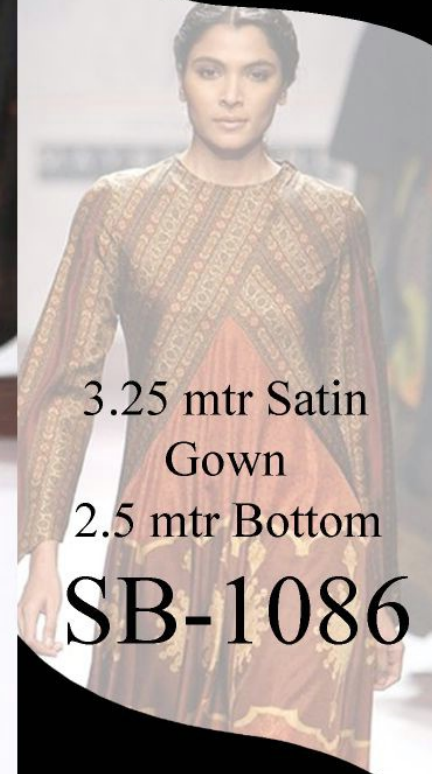

SIBAZ
BY
SIBAYASH™

3.25 mtr stitched
Satin Gown
2.5 mtr Bottom

SB-1091

TEXTILE DEAL

SIBAZ
BY
SIBAYASH™

3.25 mtr Satin
Gown

2.5 mtr Bottom

SB-1086

SIBAZ
BY
SIBAYASH™

3.25 mtr stitched
Satin Gown
2.5 mtr Bottom

SB-1090

TEXTILE DEAL

SIBAZ
BY
SIBAYASH™

3.25 mtr stitched
Satin Gown
2.5 mtr Bottom

SB-1088

TEXTILE DEAL