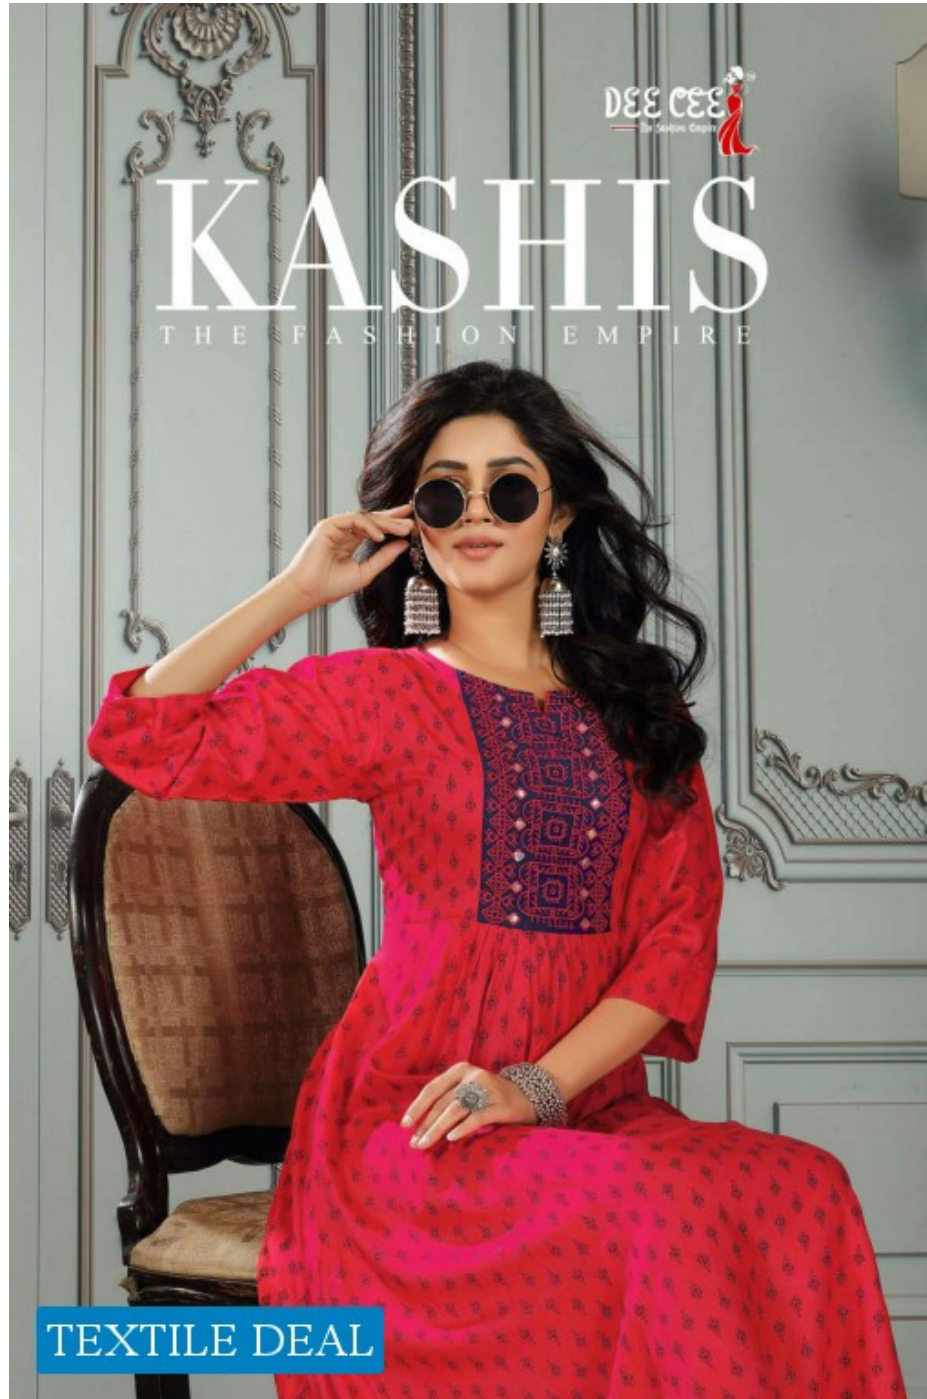

DEE CEE
The Fashion Capital

KASHI'S

THE FASHION EMPIRE

TEXTILE DEAL

TEXTILE DEAL

DEE CEE
The Season's Choice
KASHIS

TEXTILE DEAL

DEE CEE
The Fashion Experts

THE FASHION EMPIRE

FAB:- HEAVY RIYON SCREEN PRINT
PATTERN:- KALI PATTERN WITH EMBROIDERY WORK

TEXTILE DEAL LENT:-46
M L XL XXL 3XL 4XL