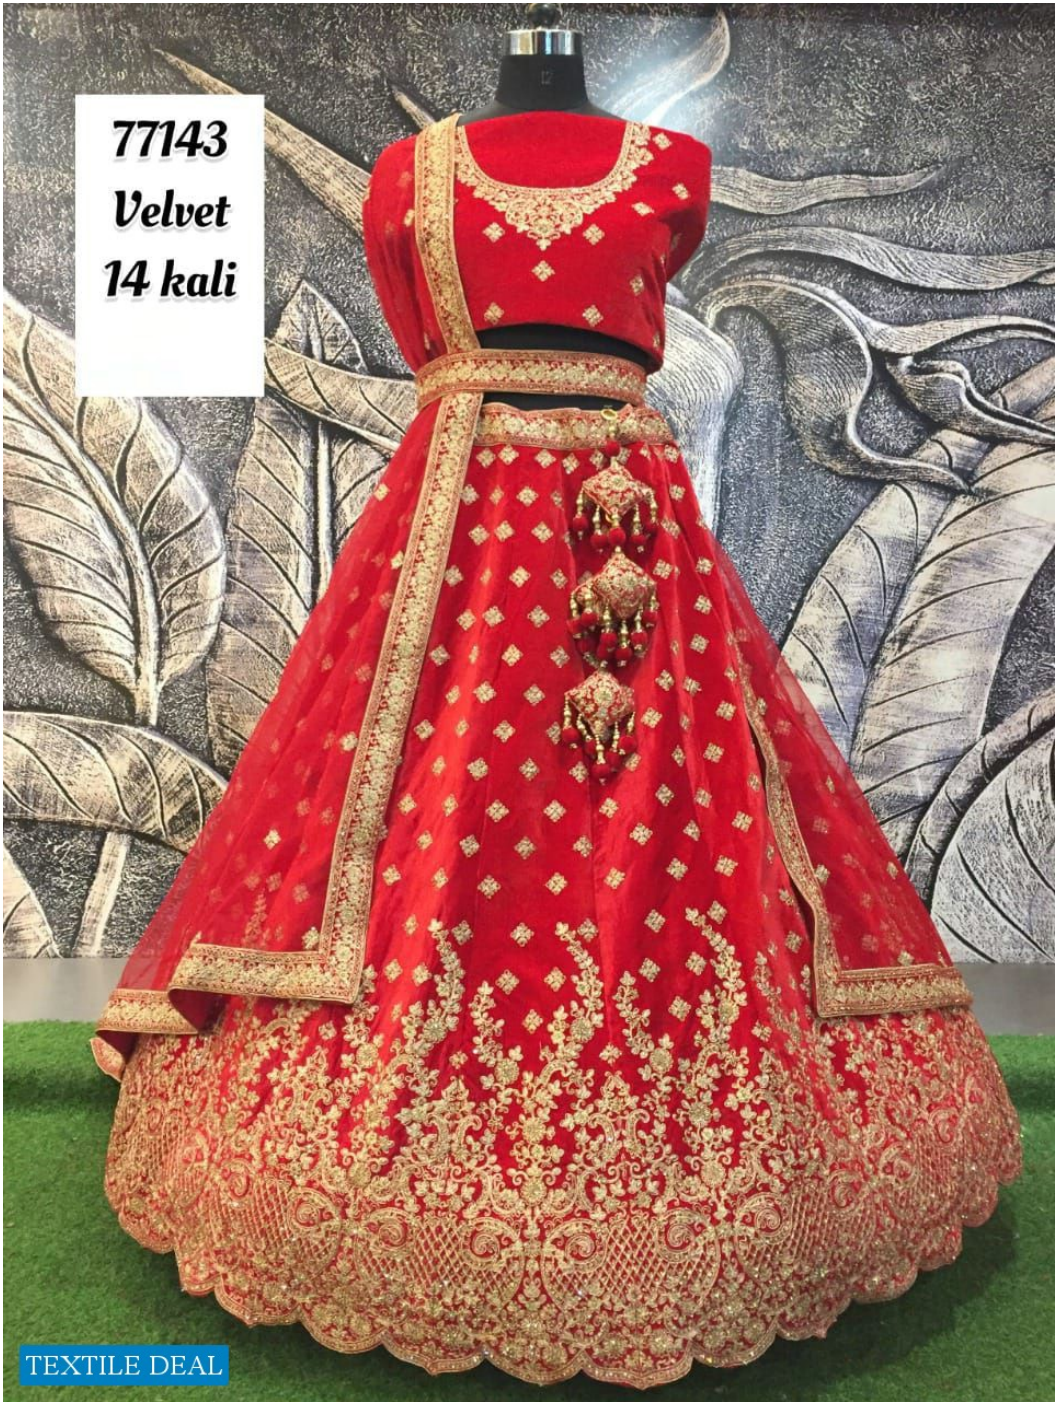

77093
14 KALI
SILK
DOUBLE
DUPATT

TEXTILE DEAL

76904
Velvet
16 kali

TEXTILE DEAL

77m
Velvet
14 kali

TEXTILE DEAL

77143
Velvet
14 kali

76926
18 kali

TEXTILE DEAL

77003
18 kali

TEXTILE DEAL

76904
Velvet
16 kali

TEXTILE DEAL

77133
Double
Dupatta

TEXTILE DEAL

77003
18 kali