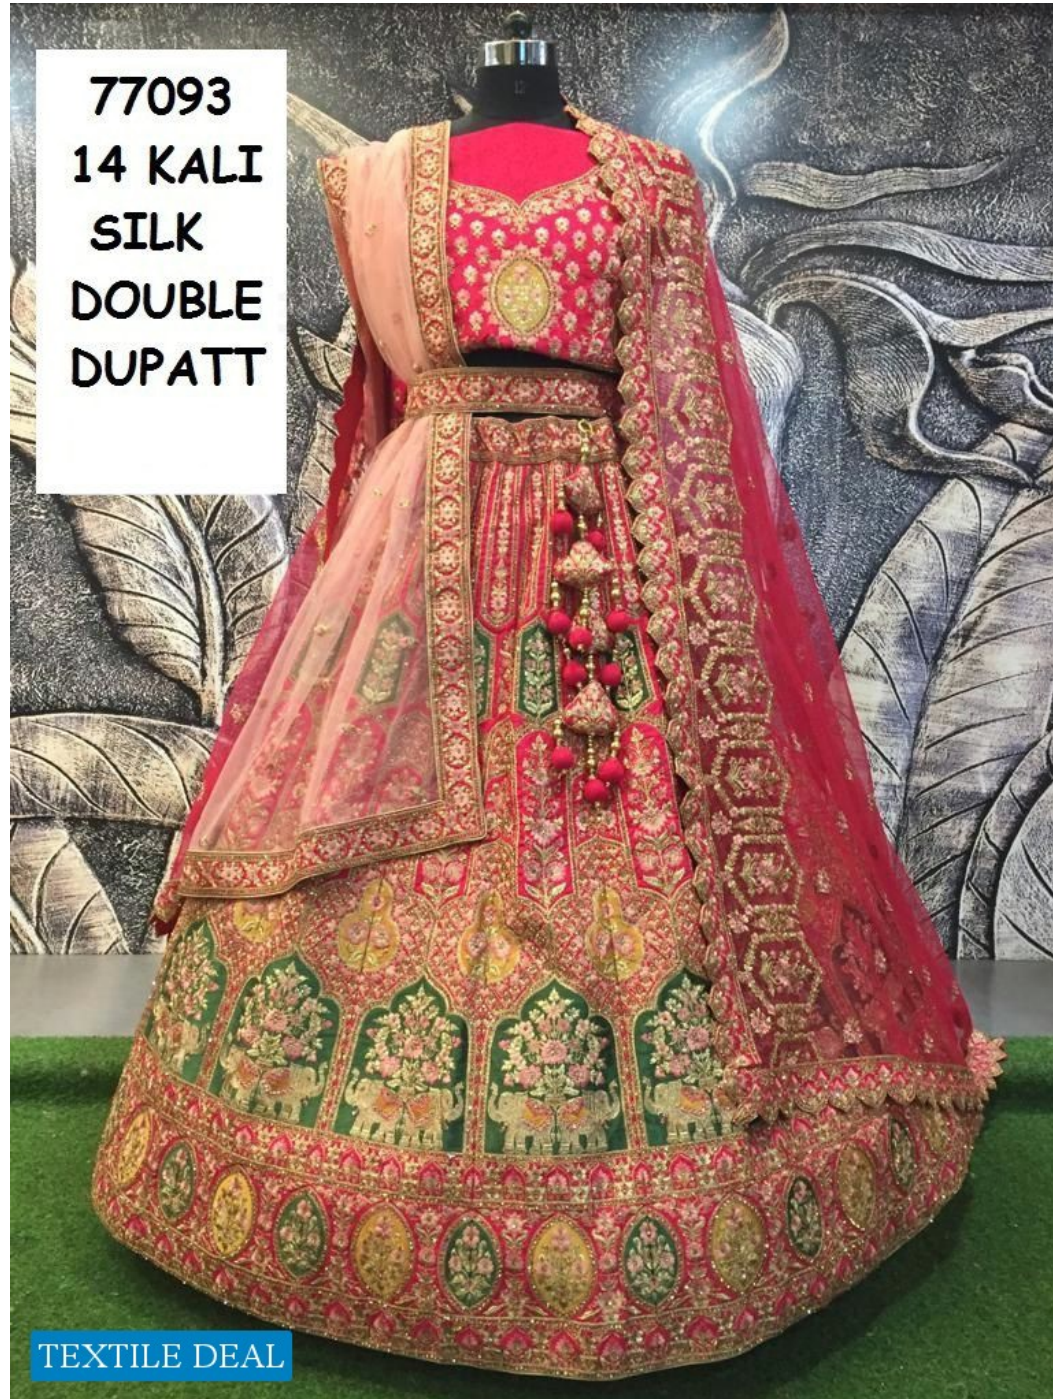

77093
14 KALI
SILK
DOUBLE
DUPATT

TEXTILE DEAL

76904
Velvet
16 kali

TEXTILE DEAL

77m
Velvet
14 kali

TEXTILE DEAL

77143
Velvet
14 kali

76926
18 kali

TEXTILE DEAL

77003
18 kali

TEXTILE DEAL

76904
Velvet
16 kali

TEXTILE DEAL

77133
Double
Dupatta

TEXTILE DEAL

77003
18 kali

TEXTILE DEAL

76915
16 kali

TEXTILE DEAL

76915
16 kali

TEXTILE DEAL

77057
Nett
Mirror

TEXTILE DEAL

77037
D-D
14 Kali

TEXTILE DEAL

77057

**Nett
Mirror**

TEXTILE DEAL

77003
18 Kali

TEXTILE DEAL

77059
Mirror

TEXTILE DEAL