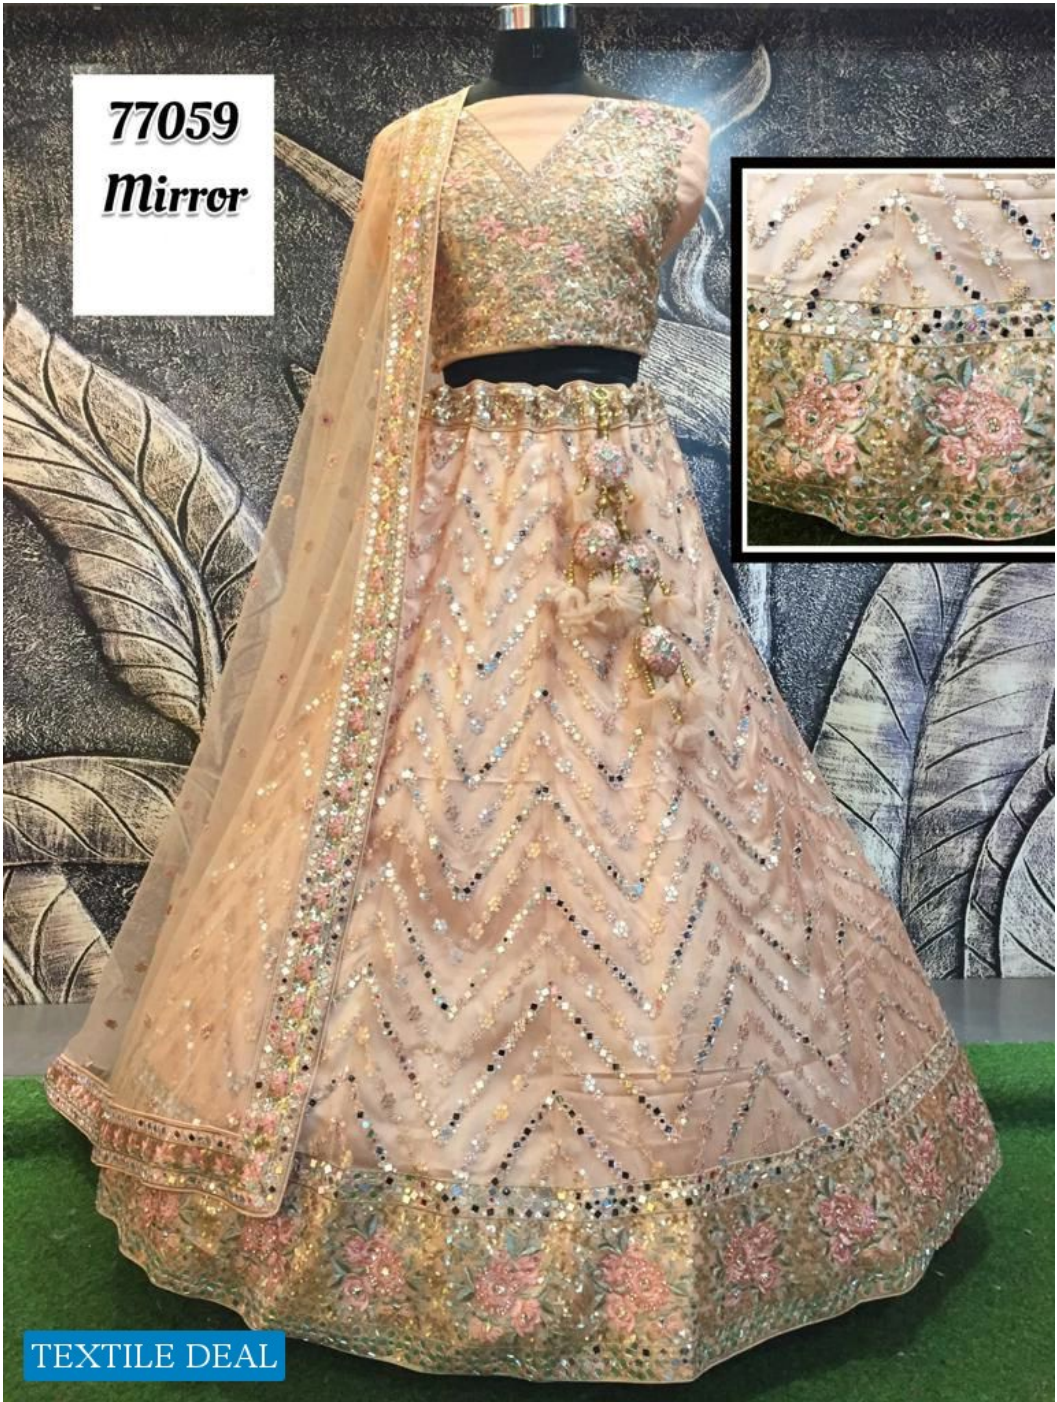

77093
14 KALI
SILK
DOUBLE
DUPATT

TEXTILE DEAL

76904
Velvet
16 kali

TEXTILE DEAL

77m
Velvet
14 kali

TEXTILE DEAL

77143
Velvet
14 kali

76926
18 kali

TEXTILE DEAL

77057

**Nett
Mirror**

TEXTILE DEAL

77003
18 Kali

TEXTILE DEAL

77059
Mirror

TEXTILE DEAL