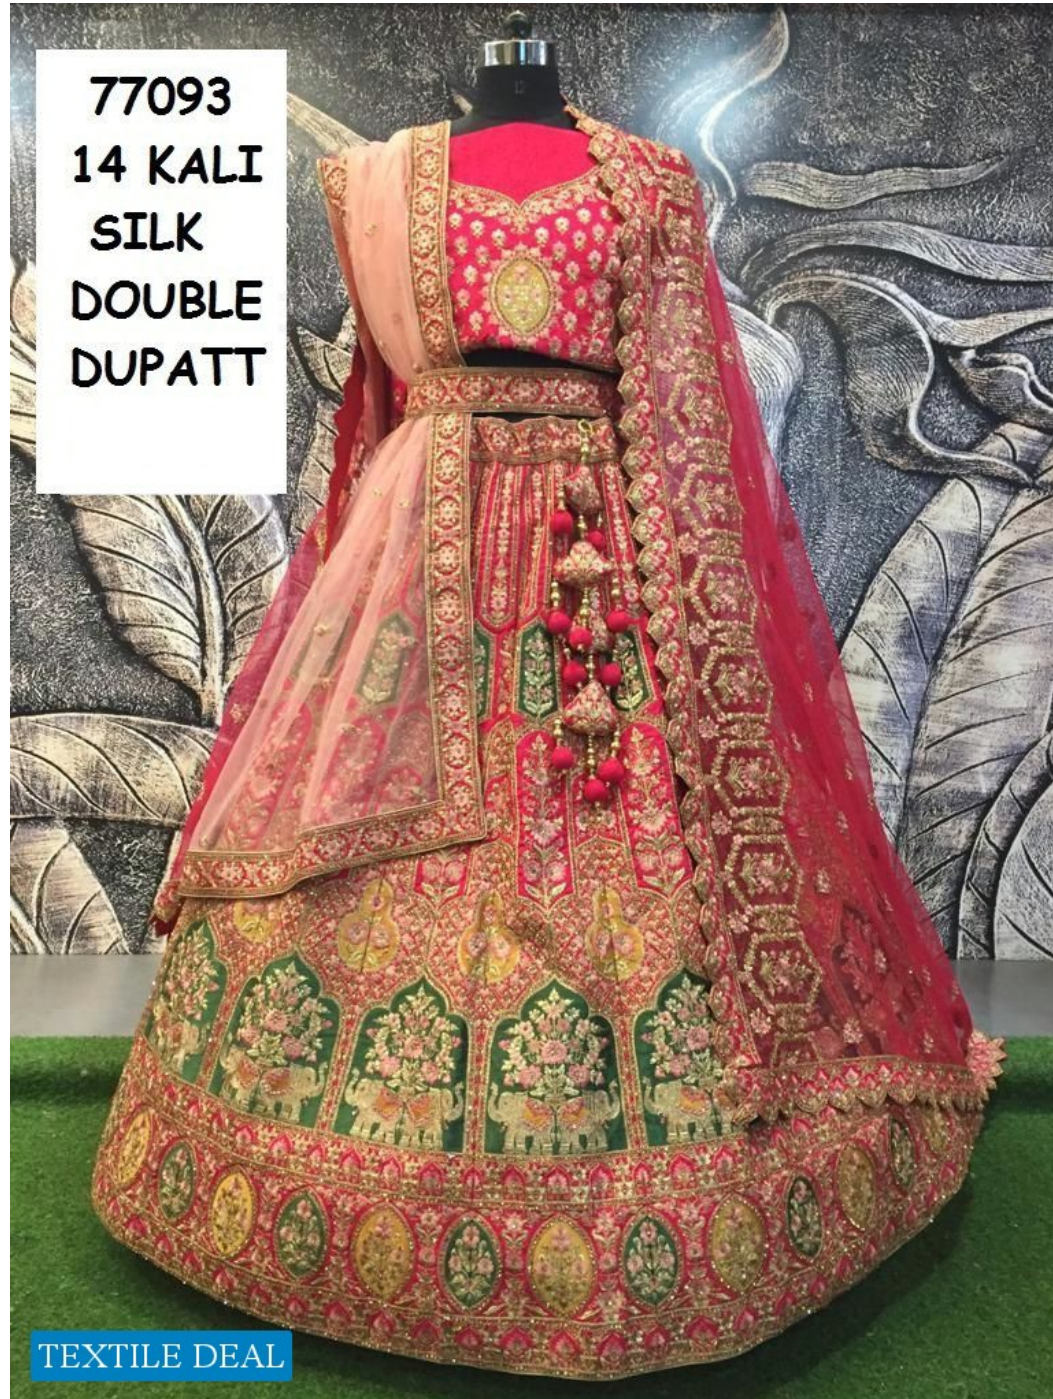

77093
14 KALI
SILK
DOUBLE
DUPATT

TEXTILE DEAL

76904
Velvet
16 kali

TEXTILE DEAL

77m
Velvet
14 kali

TEXTILE DEAL

77143
Velvet
14 kali

76926
18 kali

TEXTILE DEAL

77003
18 kali

TEXTILE DEAL

76904
Velvet
16 kali

TEXTILE DEAL

77133
Double
Dupatta

TEXTILE DEAL

77003
18 kali

TEXTILE DEAL

76915
16 kali

TEXTILE DEAL

76915
16 kali

TEXTILE DEAL

77057
Nett
Mirror

TEXTILE DEAL

77037

D-D

14 Kali

TEXTILE DEAL

77057
Nett
Mirror

TEXTILE DEAL

77003
18 Kali

TEXTILE DEAL

77059
Mirror