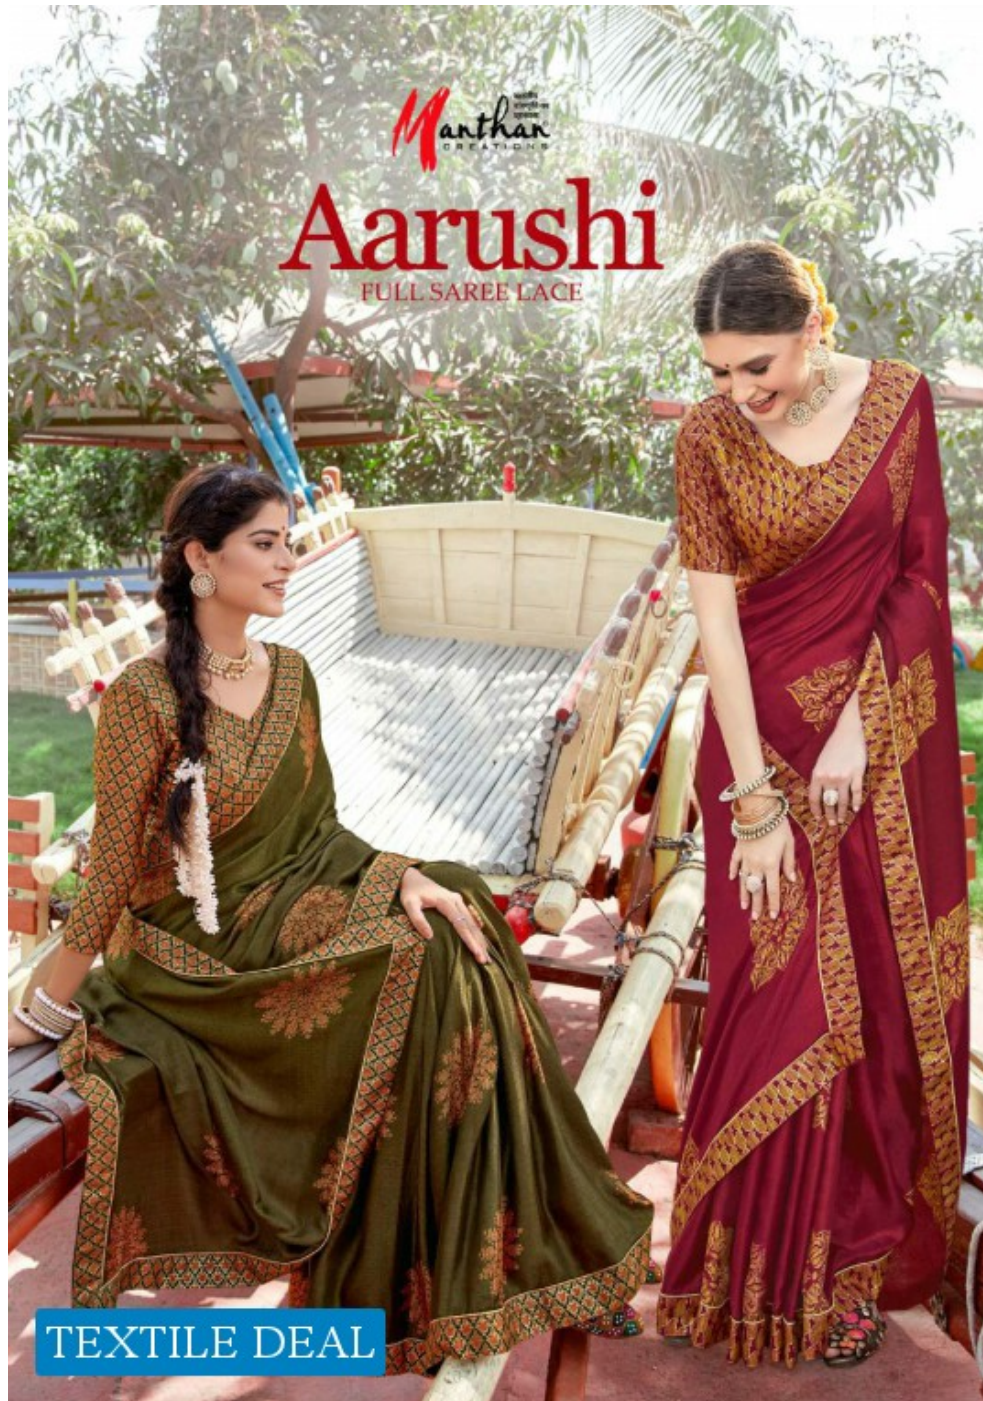

# Aarushi

FULL SAREE LACE

TEXTILE DEAL

**Manthan**  
CREATIONS

TEXTILE DEAL

TEXTILE DEAL

Manthan  
CREATIONS

79752