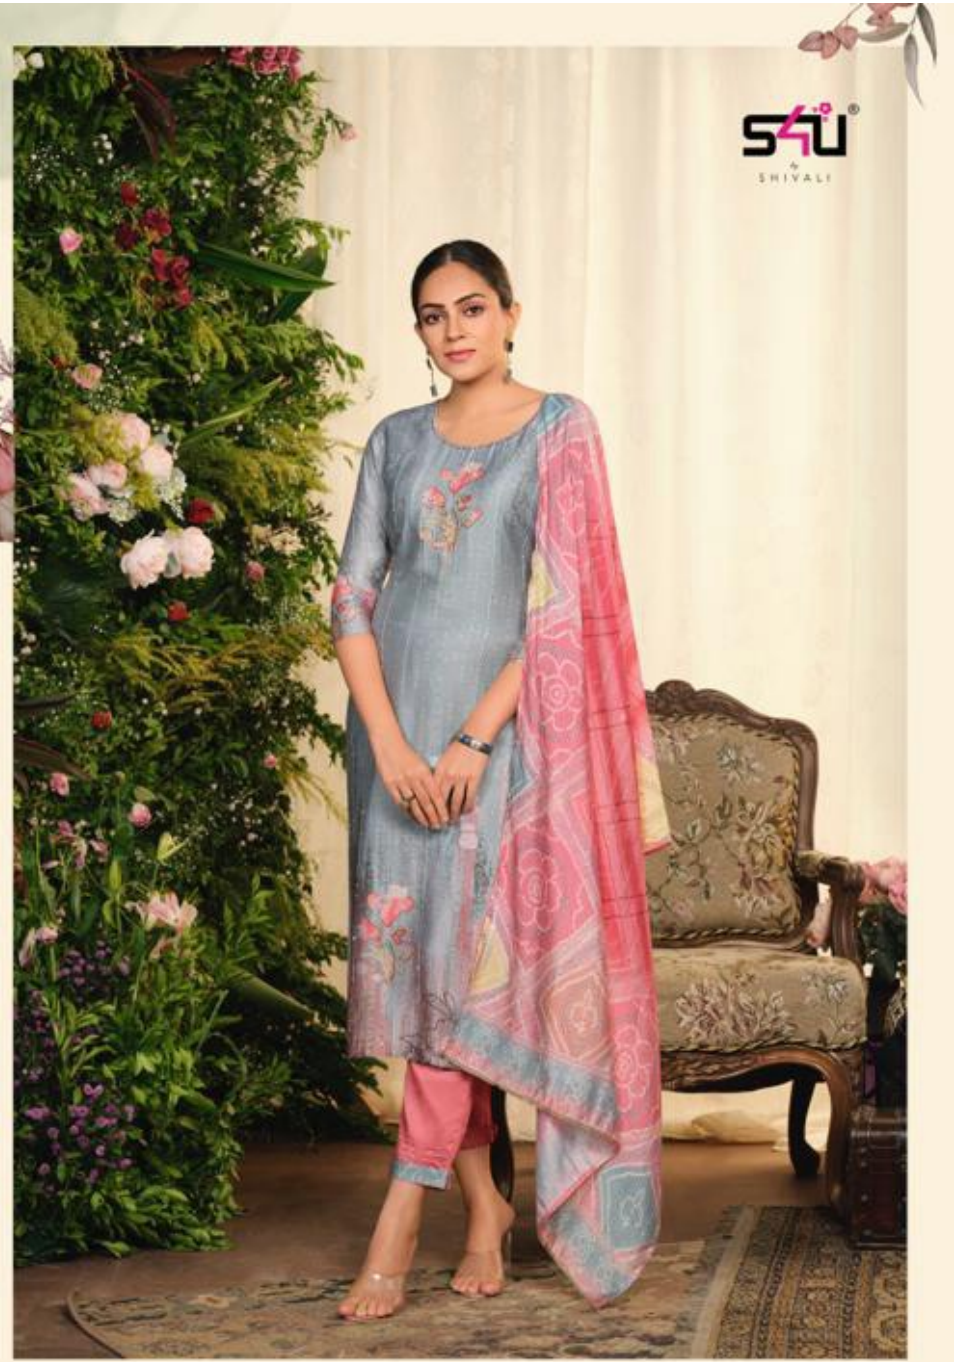

SHU®
SHIVALI