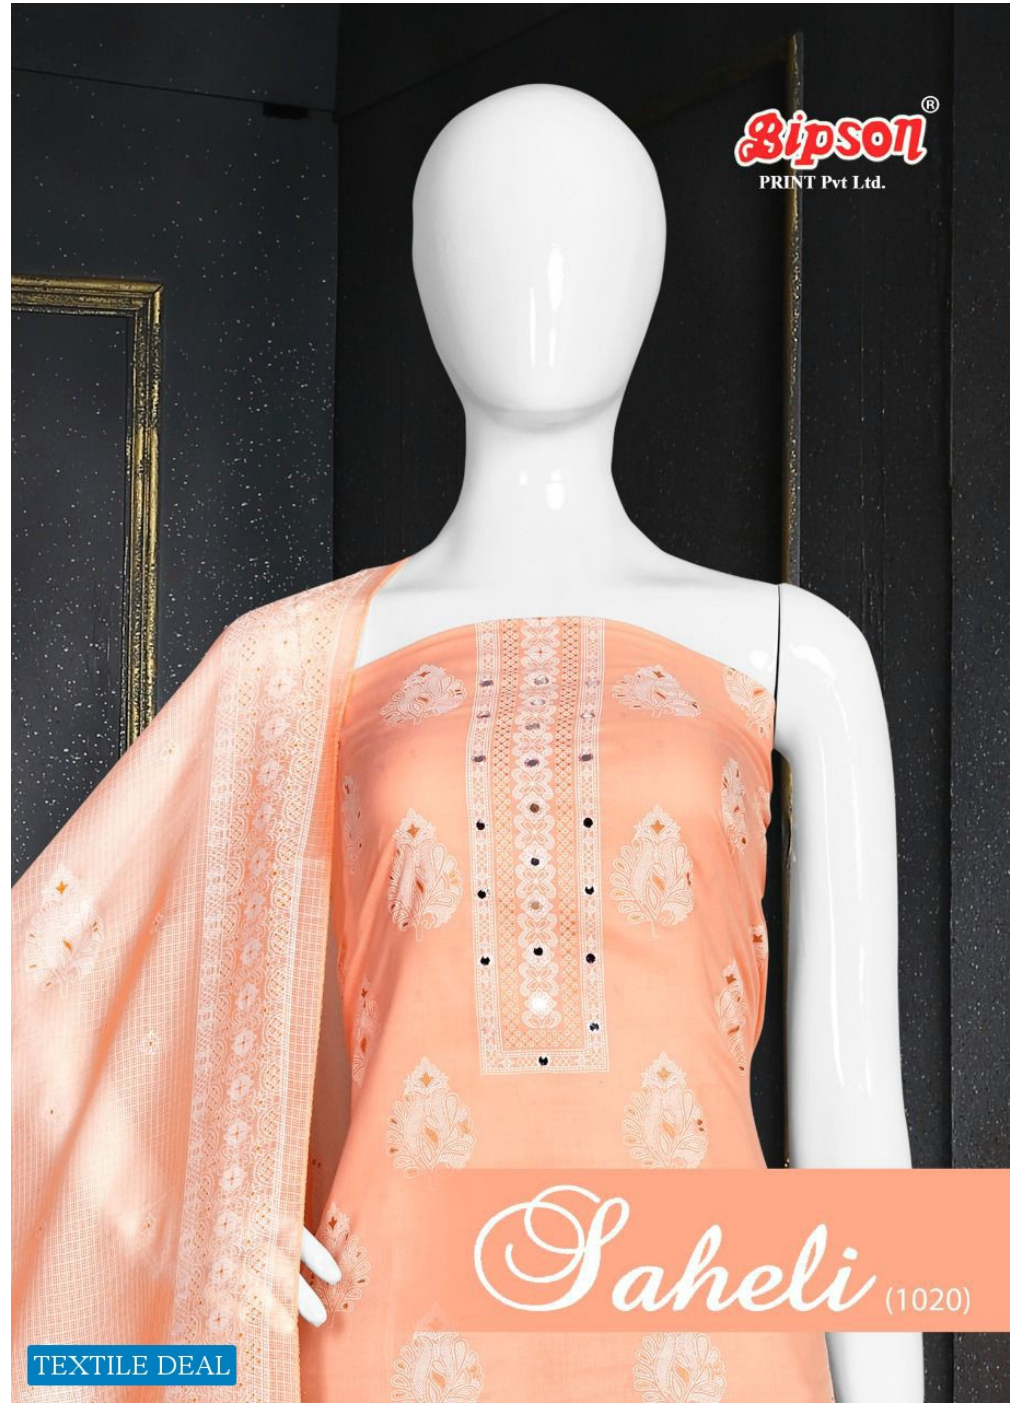

Bipson[®]
PRINT Pvt Ltd.

Saheli (1020)

TEXTILE DEAL

Saheli

Top :- Cotton Ink Print With
Mirror Work.

Bottom :- Pure Cotton Dyed.

Dupatta :- Kota Chex Print.

1020-D

TEXTILE DEAL

Saheli

Top :- Cotton Ink Print With
Mirror Work.

Bottom :- Pure Cotton Dyed.

Dupatta :- Kota Chex Print.

1020-B

TEXTILE DEAL

Saheli

Top :- Cotton Ink Print With
Mirror Work.

Bottom :- Pure Cotton Dyed.

Dupatta :- Kota Chex Print.

1020-C

TEXTILE DEAL

Saheli

Top :- Cotton Ink Print With
Mirror Work.

Bottom :- Pure Cotton Dyed.

Top :- Cotton Ink Print With Mirror Work.

Bottom :- Pure Cotton Dyed.

Dupatta :- Pure Cotton Print.