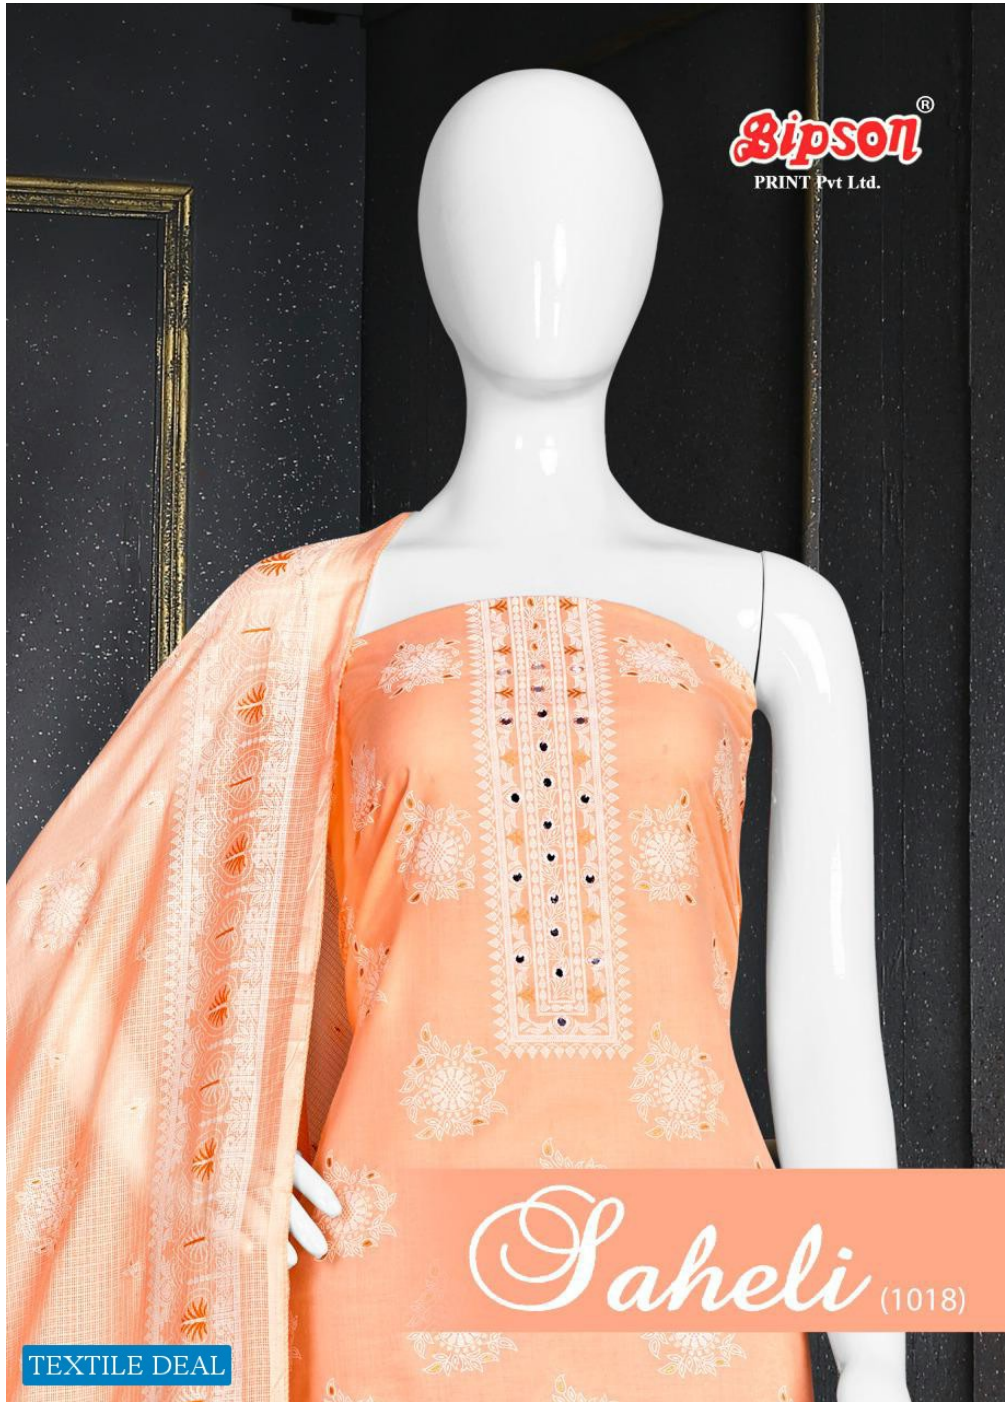

Bipson®
PRINT Pvt Ltd.

Saheli (1018)

TEXTILE DEAL