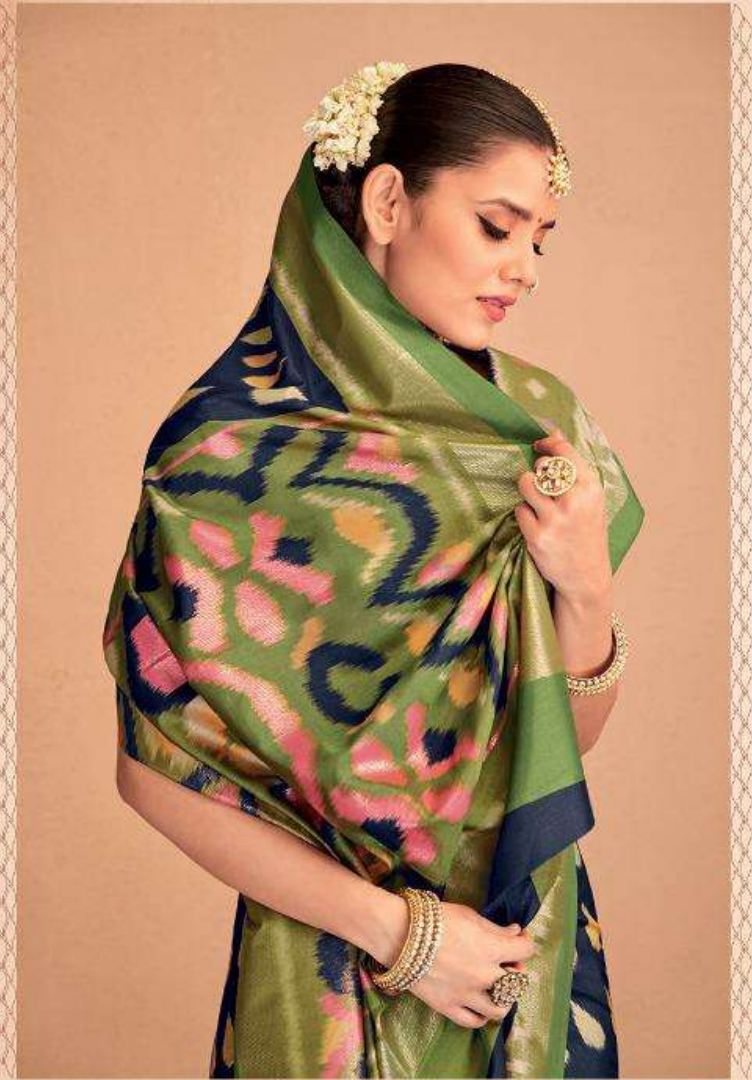

Gulmarg Silk

Season 2

58203
(exclusive fall)

58204
(exclusive fall)

58205
(exclusive fall)

58212
(exclusive fall)

58213
(exclusive fall)

58214
(exclusive fall)

58211
(exclusive fall)

58218
(exclusive fall)

58219
(exclusive fall)

58220
(exclusive fall)

Craft Extraordinaire

Outfit so well crafted, that you would always be comfortable in it.

viPul
An Agave Group
Gulmarg Silk

58216
(exclusive foil)

vipul
and beyond
Gulmarg Silk
FABRIK 2

58217
(exclusive foil)

viPul
add a personal touch
Gulmarg Silk

58204
(exclusive foil)

VIPUL
Gulmarg Silk
Series 2

58219
(exclusive foil)

 **VIPUL**
Full length saree
Gulmarg Silk
Season 2