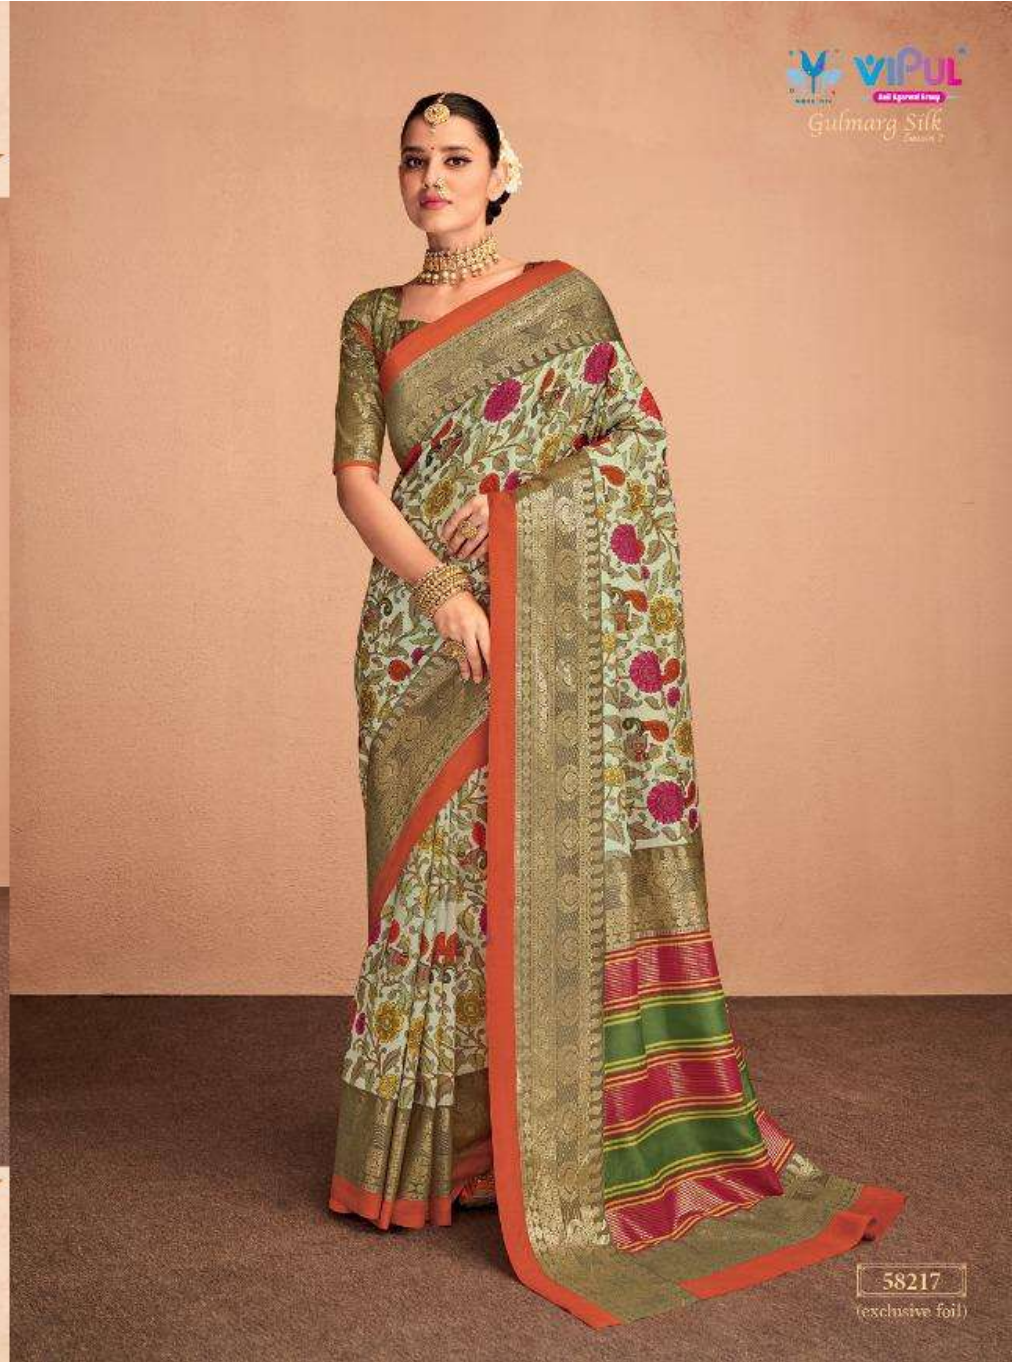

vipul
and beyond
Gulmarg Silk
FABRIK 2

58217
(exclusive foil)