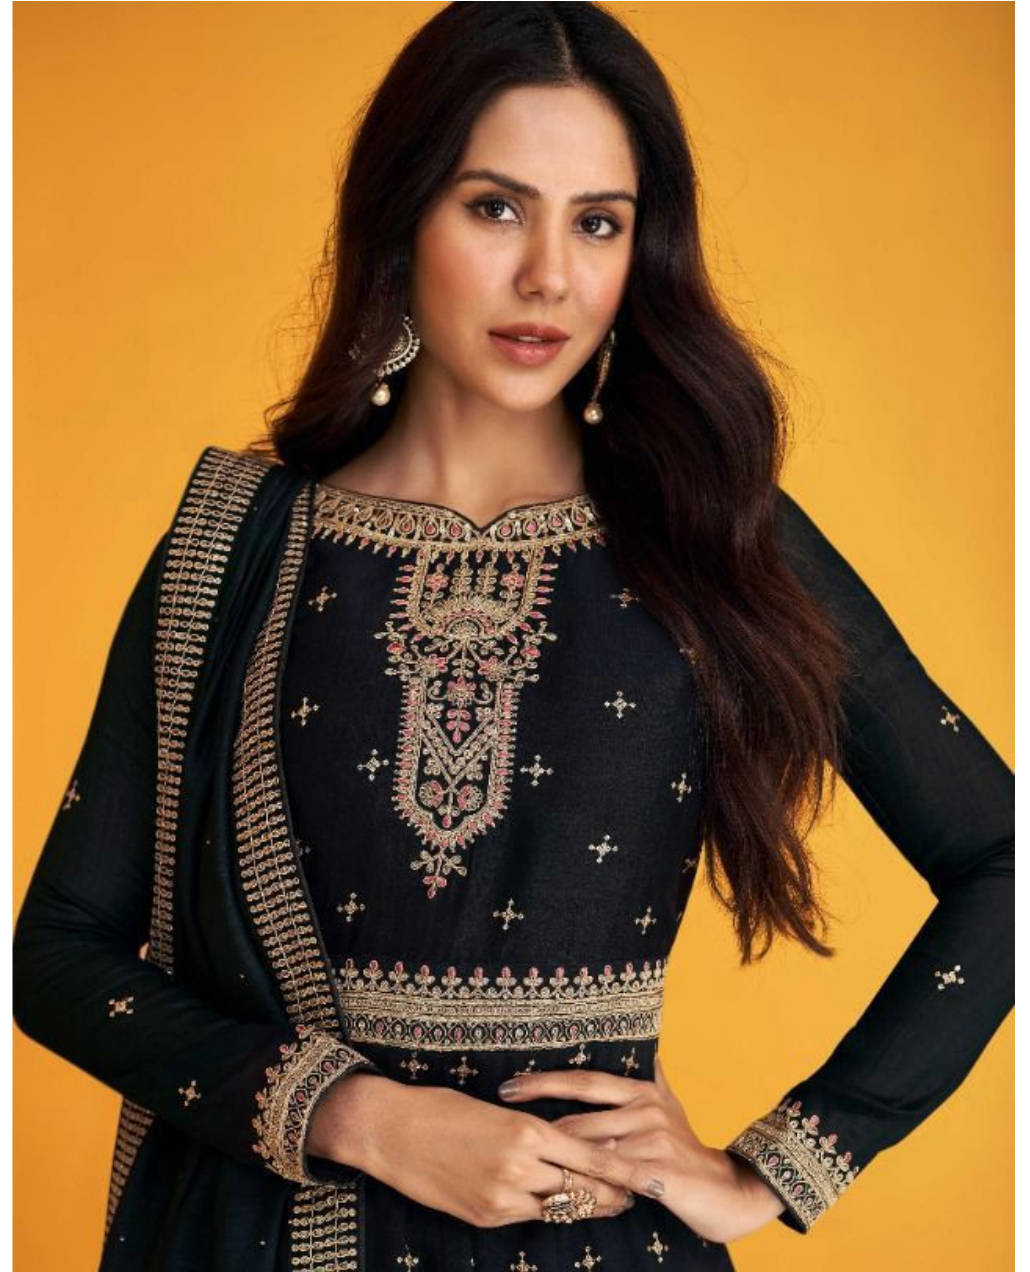

AASHIRWAD®
CREATION

TEXTILE DEAL