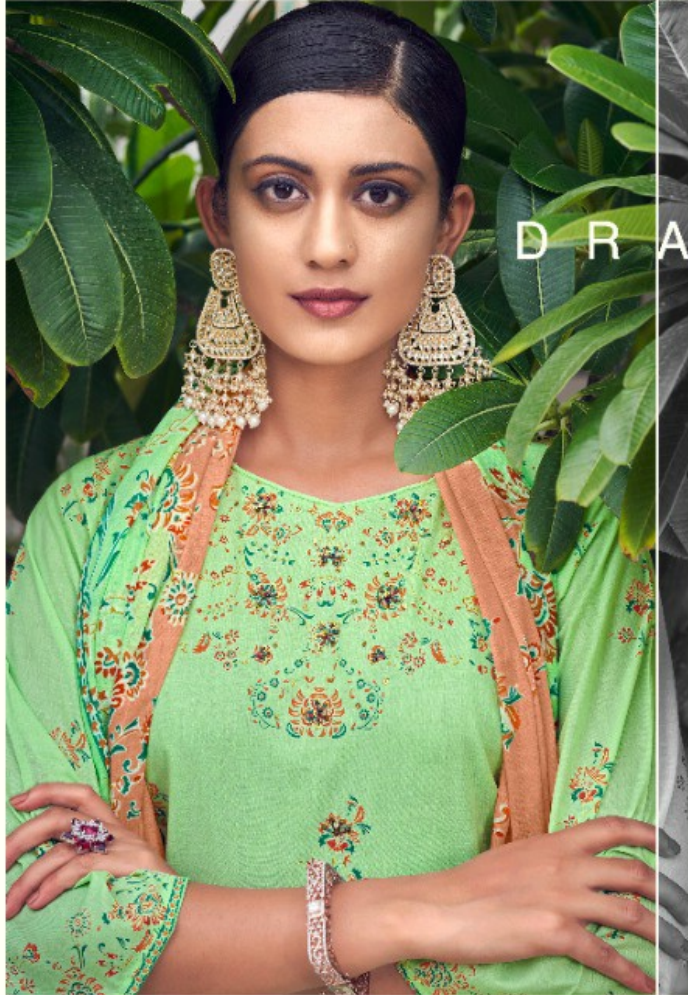

 **Zulfat**[®]
Designer Suits

MUGDHA

TEXTILE DEAL

449-910
TEXTILE DEAL

D R A P E

440-008

TEXTILE DEAL

Zulfat®
DESIGNER SAREES

TEXTILE DEAL

Zulfat
Designer Suits

STYLISH

440-009

TEXTILE DEAL

 **Zulfat**
The way you look

STYLISH

440-002