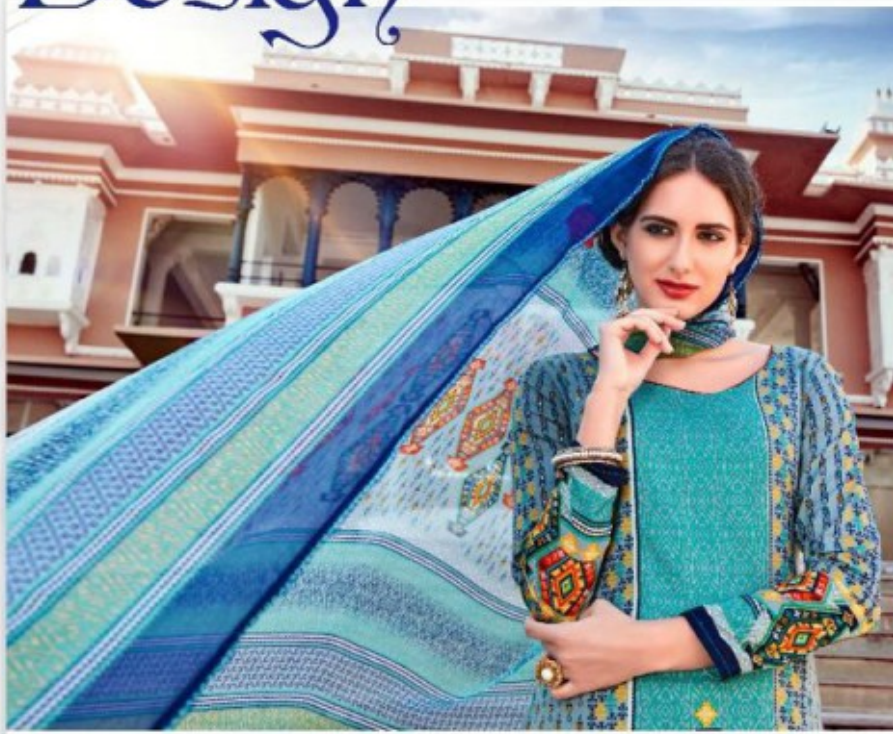

DESIGN SENSE

Forever Design