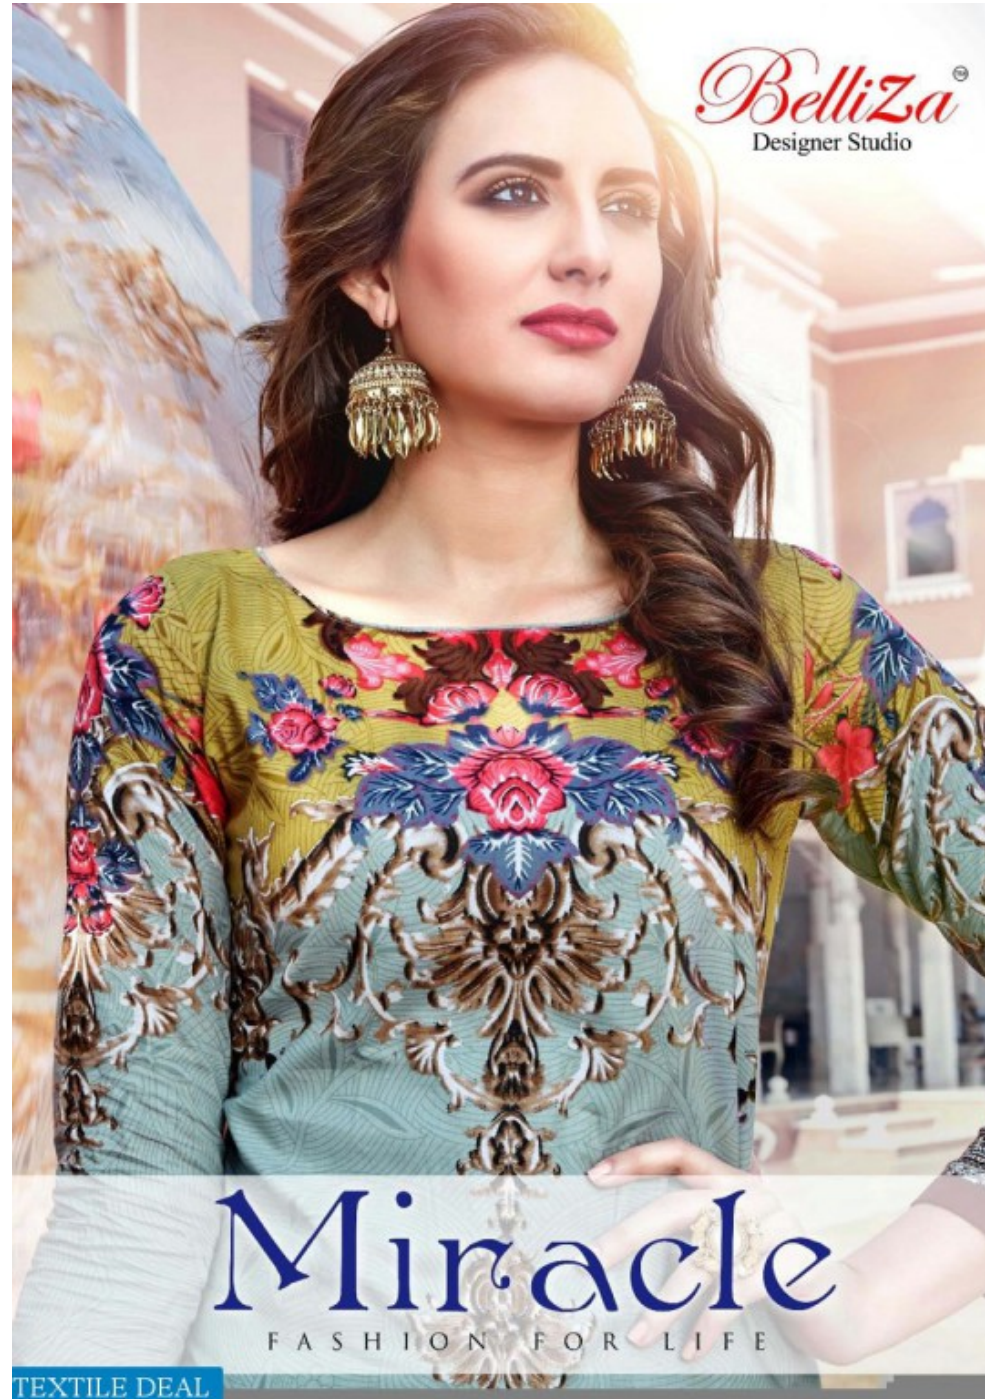

Belliza[®]
Designer Studio

Miracle
FASHION FOR LIFE

TEXTILE DEAL

TEXTILE DEAL

CLASS LADY

Class Lady

Let every head your way to you, still dress in an outfit from the new Indian Class Collection.

25002

CLASS LOOK Base color is soft pink and white print which gives a classy look to back to your personality.

DESIGN SENSE

Forever Design

Experience the ethnic floral style in soft hues and vibrant dyes. Floral design.