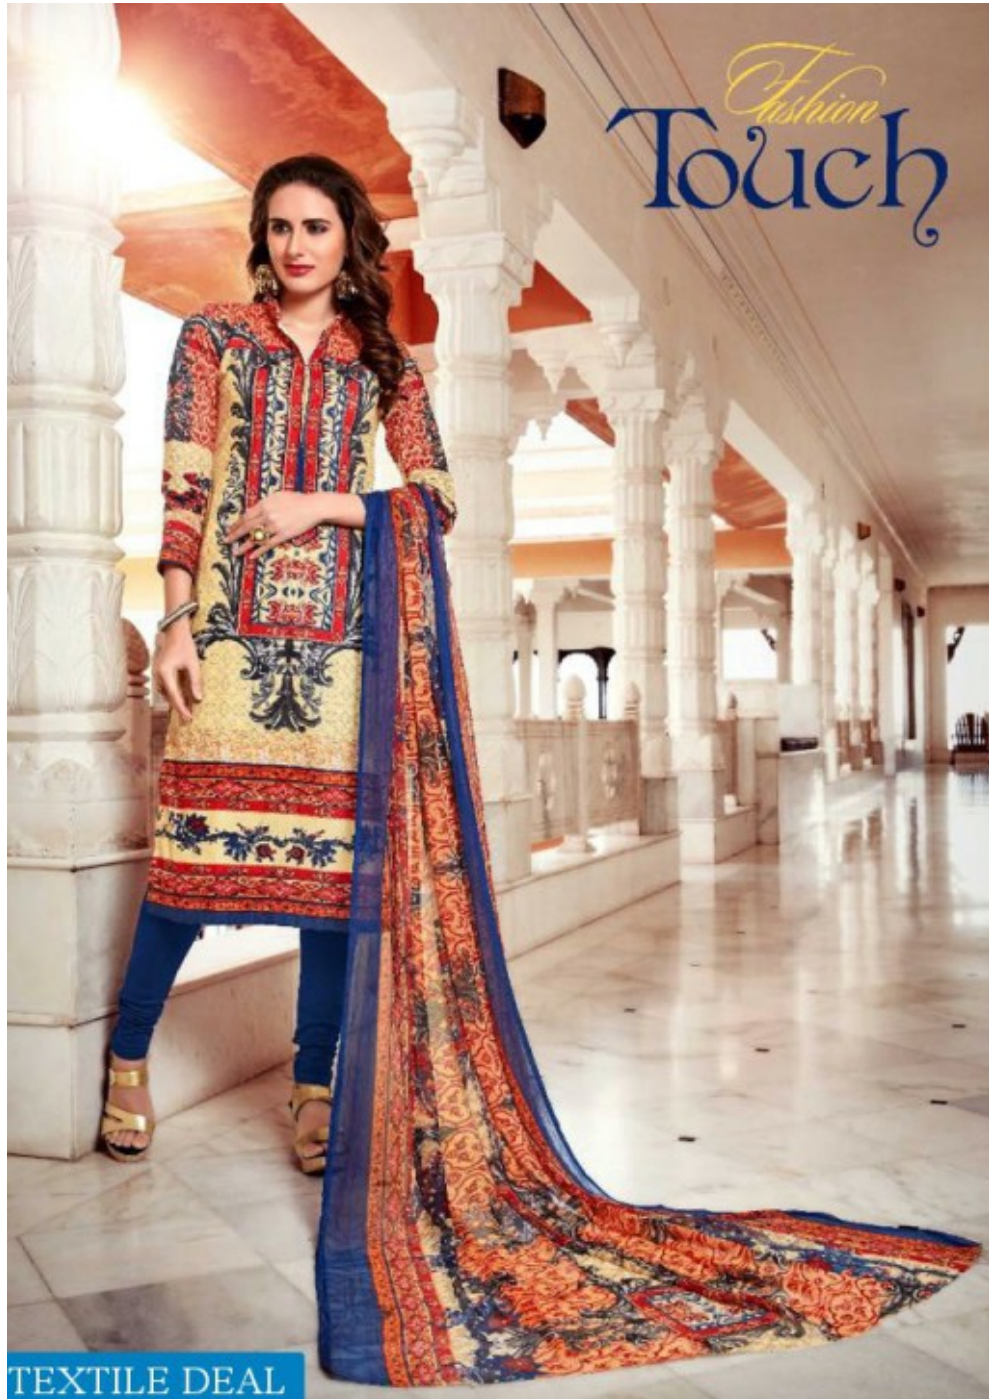

Fashion Touch

TEXTILE DEAL