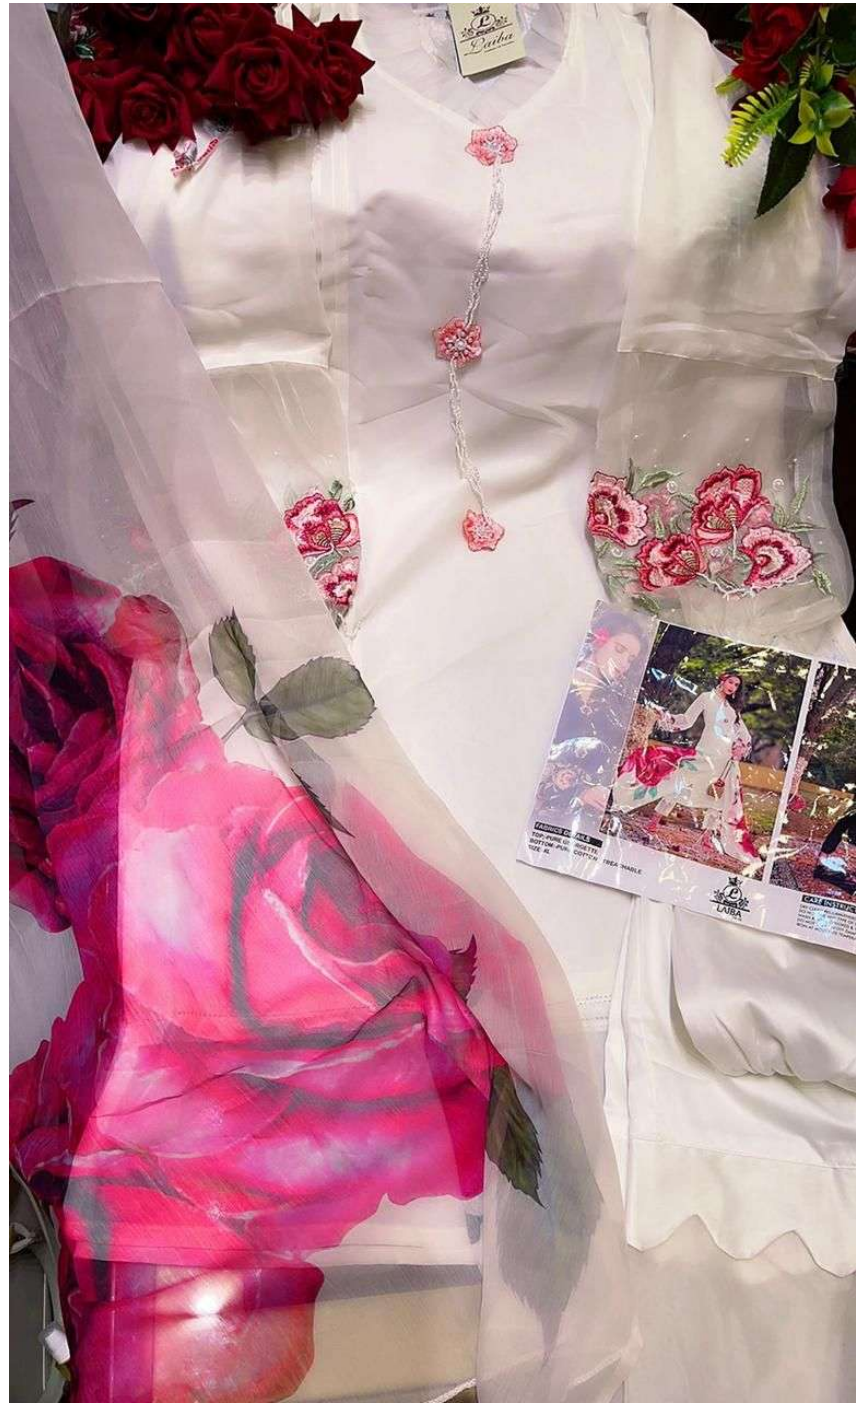

### FABRICS DETAILS

TOP:-PURE GEORGETTE

BOTTOM:-PURE COTTON STREACHABLE

SIZE:-XL