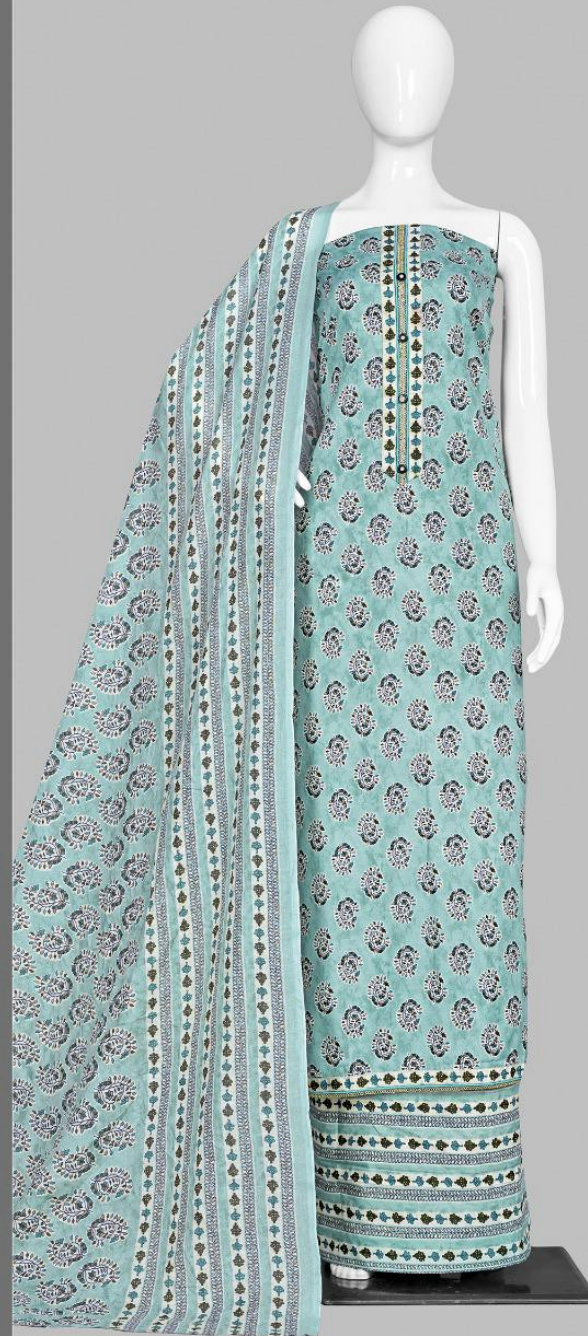

Bipson[®]
PRINT Pvt Ltd.

NETFLIX
(0113)

TEXTILE DEAL

NETFLIX

PRODUCT DETAIL

~TOP~

Mal Cotton Print
With Work.

~BOTTOM~

Mal Cotton Print.

~DUPATTA~

Mal Print Print.

D. No 113-B

TEXTILE DEAL

NETFLIX

PRODUCT DETAIL

~TOP~

Mal Cotton Print
With Work.

~BOTTOM~

Mal Cotton Print.

~DUPATTA~

Mal Print Print.

D. No 113-A

TEXTILE DEAL

NETFLIX

PRODUCT DETAIL

~TOP~

Mal Cotton Print
With Work.

~BOTTOM~

Mal Cotton Print.

~DUPATTA~

Mal Print Print.

D. No 113-D