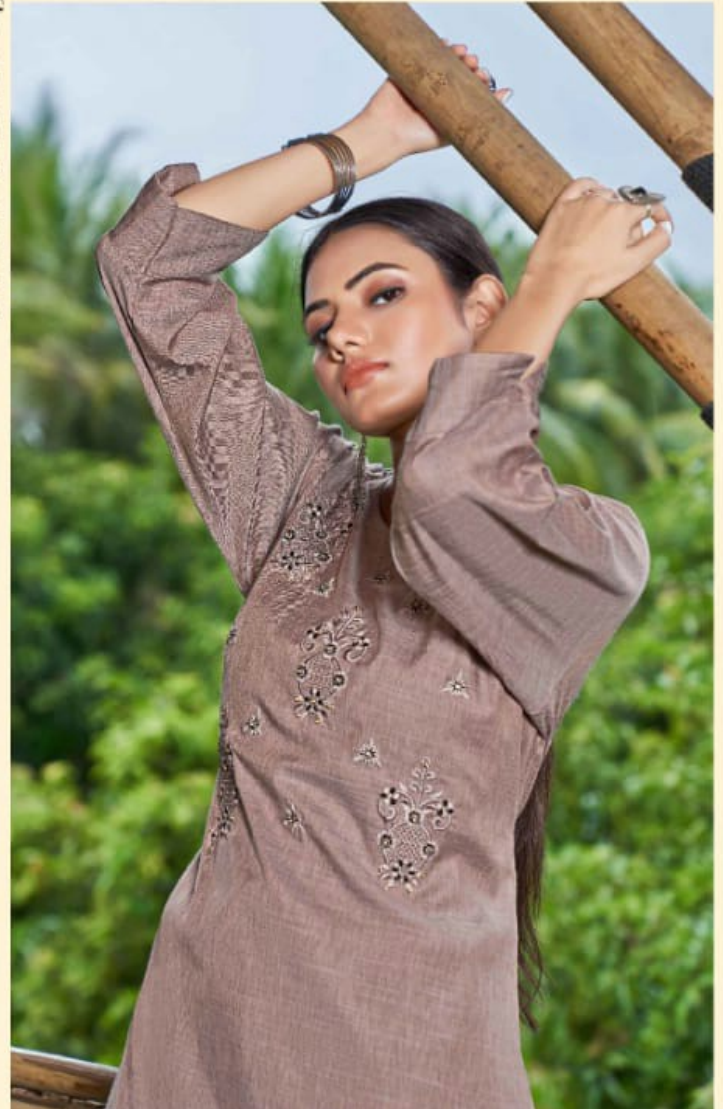

CREATIVE CHARISMA A LADY
Fashion kurtis

D.NO-13454

TEXTILE DEAL