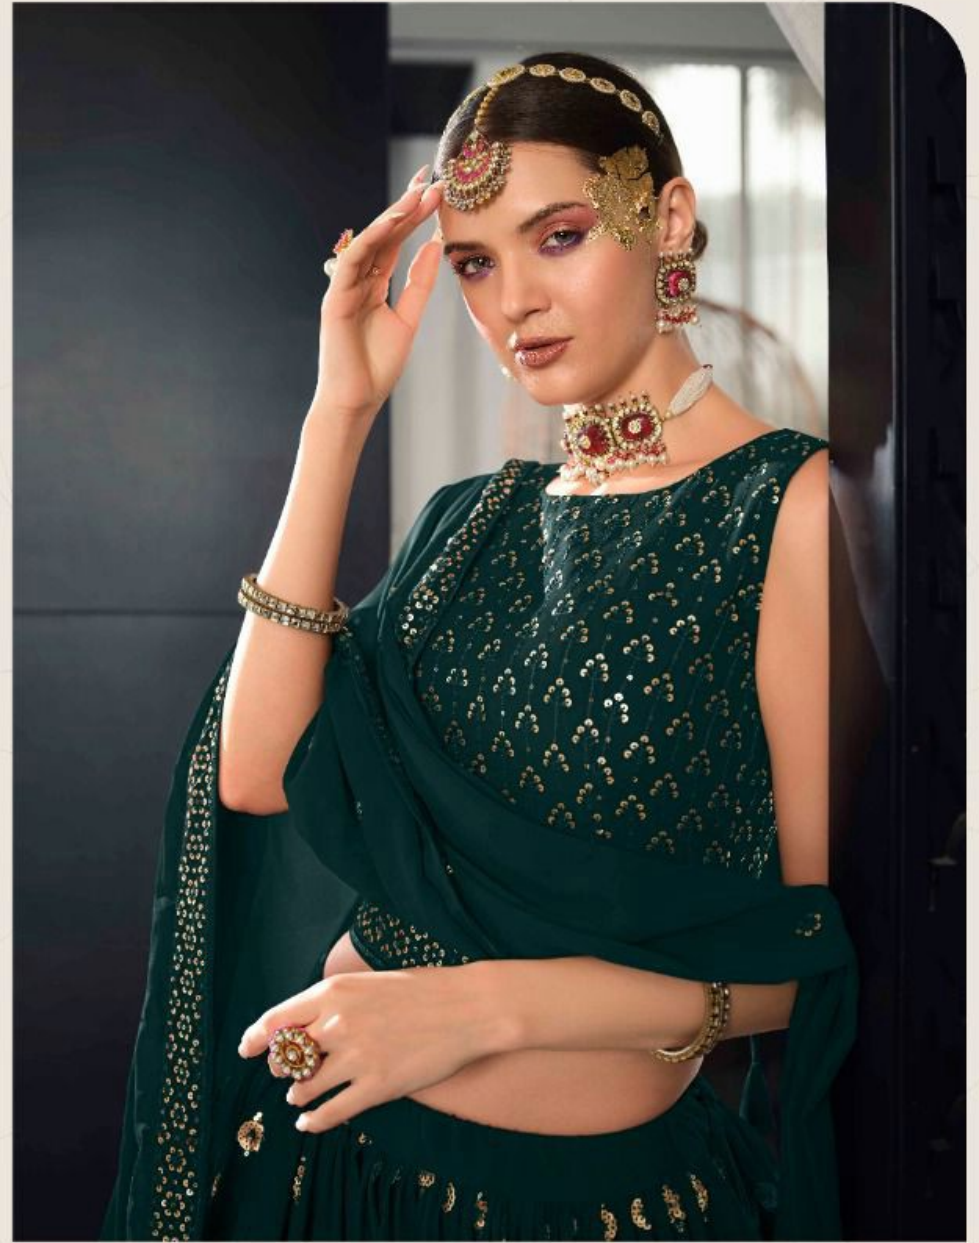

TEXTILE DEAL