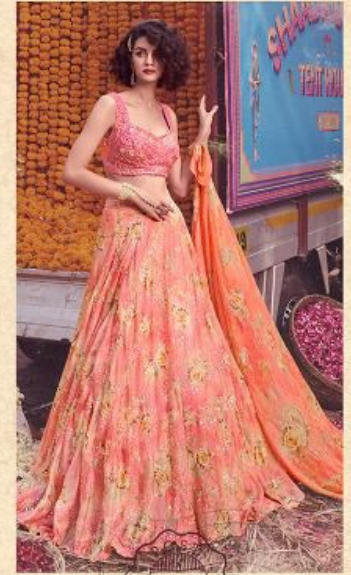

MURRAY JORDAN, PUBLISHER
1418 SO. PENN. SQ., PHILADELPHIA

DRESSTIVE

TEXTILE DEAL

DRESSTIVE®

DRS4001
Kalsipati

DRS4002
Kalsipati

DRS4003
Kalsipati

DRS4004
Kalsipati