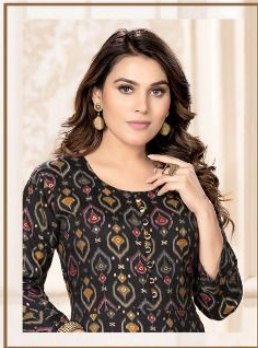

H.

Signature by HIRWA