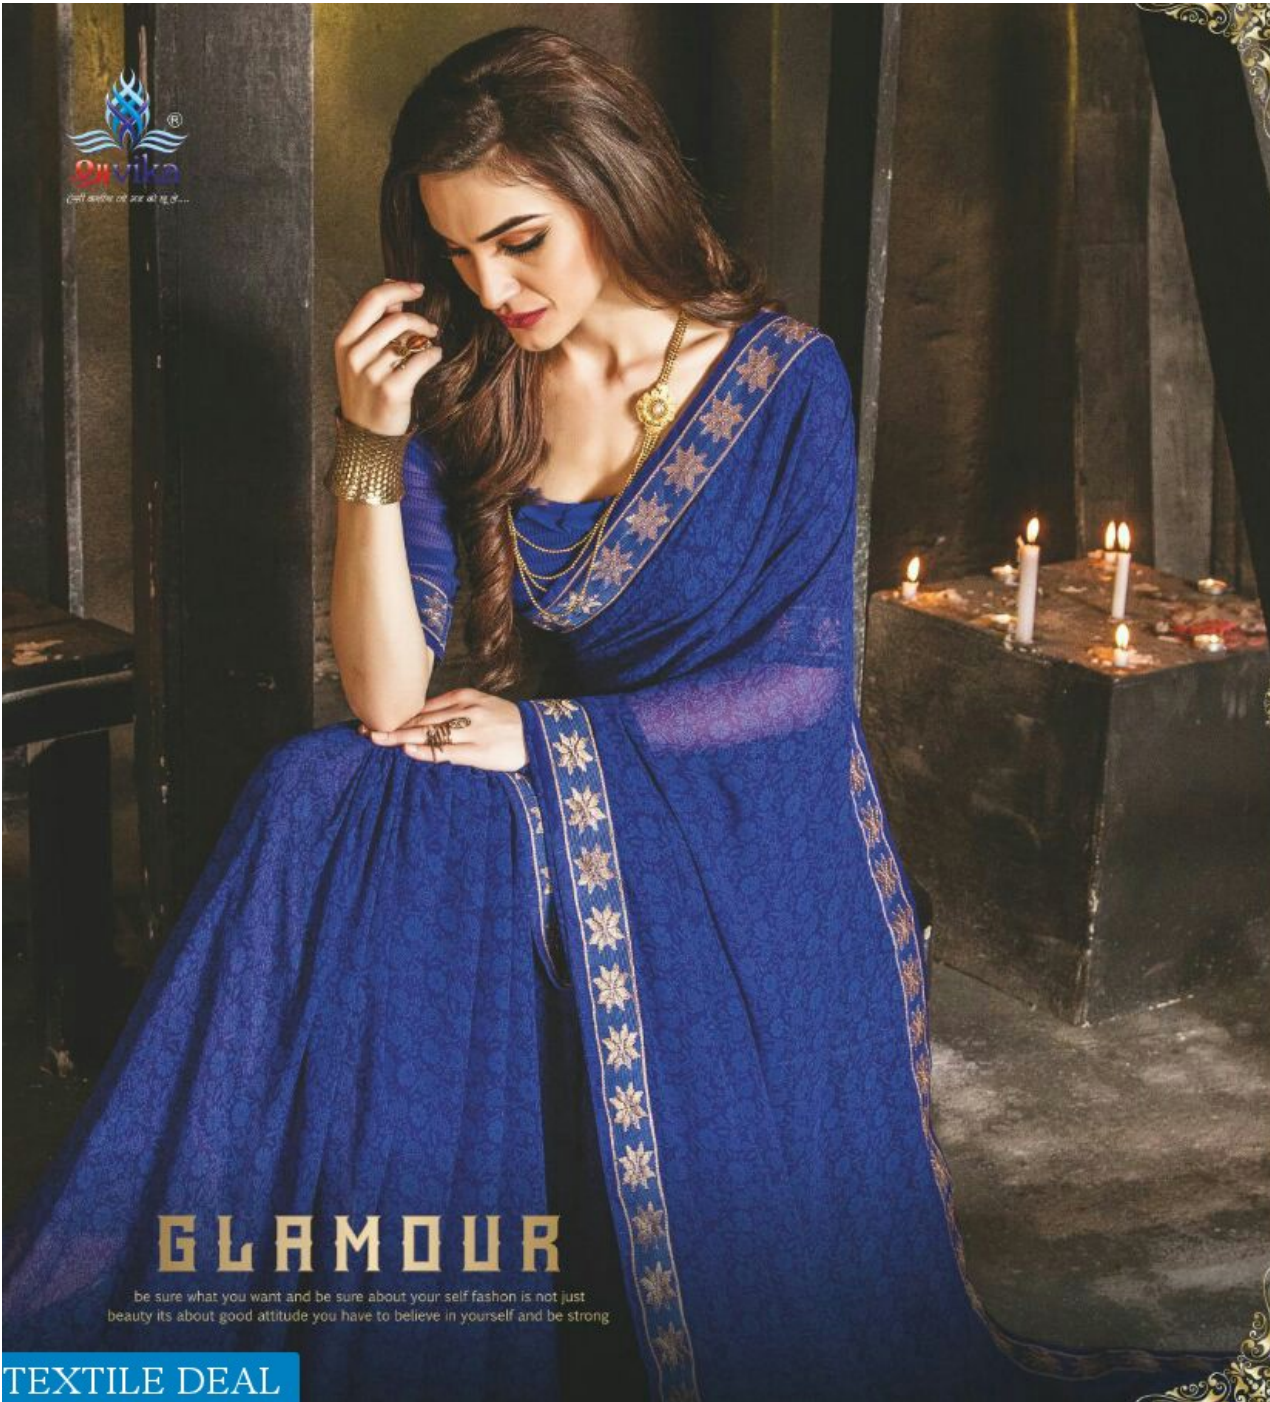

TEXTILE DEAL

ISHITA 21103

FEMININE

each with a high awareness of international luxury brands with fashion knowledge Indian sensibility and a combined household

ISHITA 21105

TEXTILE DEAL

TEXTILE DEAL

her affair to remember when we chose to take inspiration from indian beauty the is here a set of vivid colourful design told a story about great fashion and trend