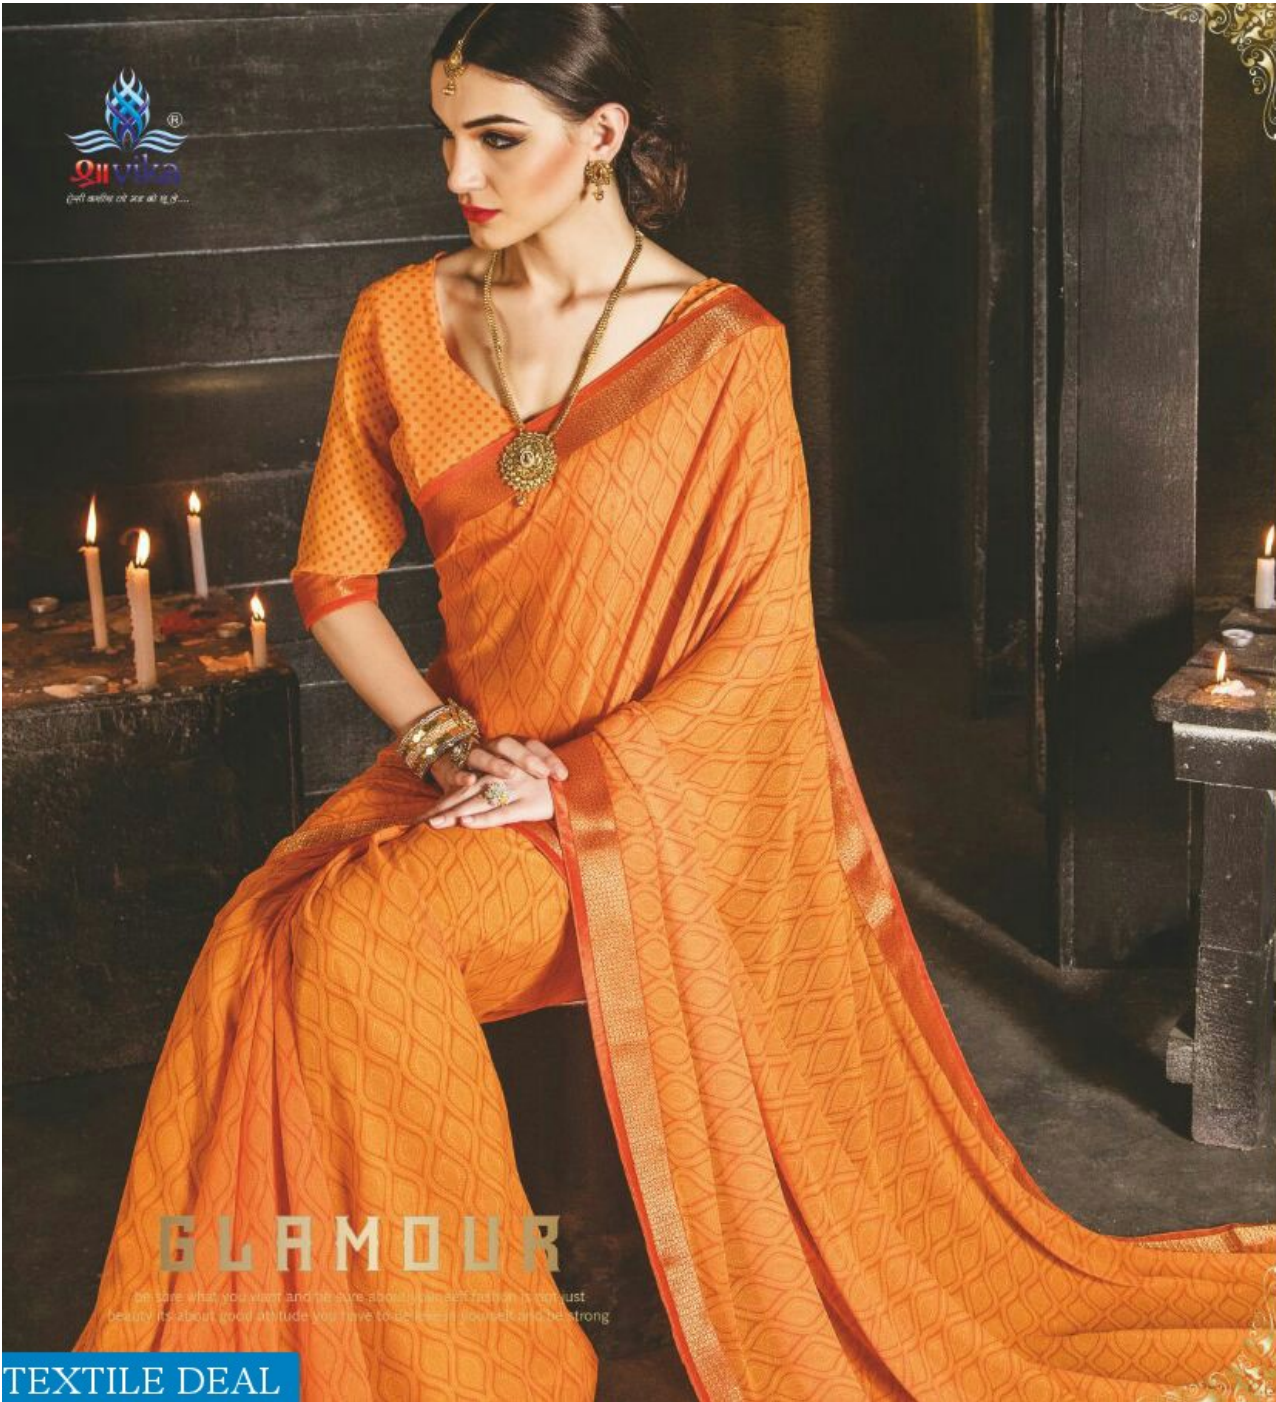

ISHITA 21096

TEXTILE DEAL

the new season is all about progressive silhouettes dynamic composition and perfect proportion

GLAMOUR

Be bare what you wear and be sure about it. Best fashion is not just beauty. It's about good attitude you have to be kind, graceful and be strong.