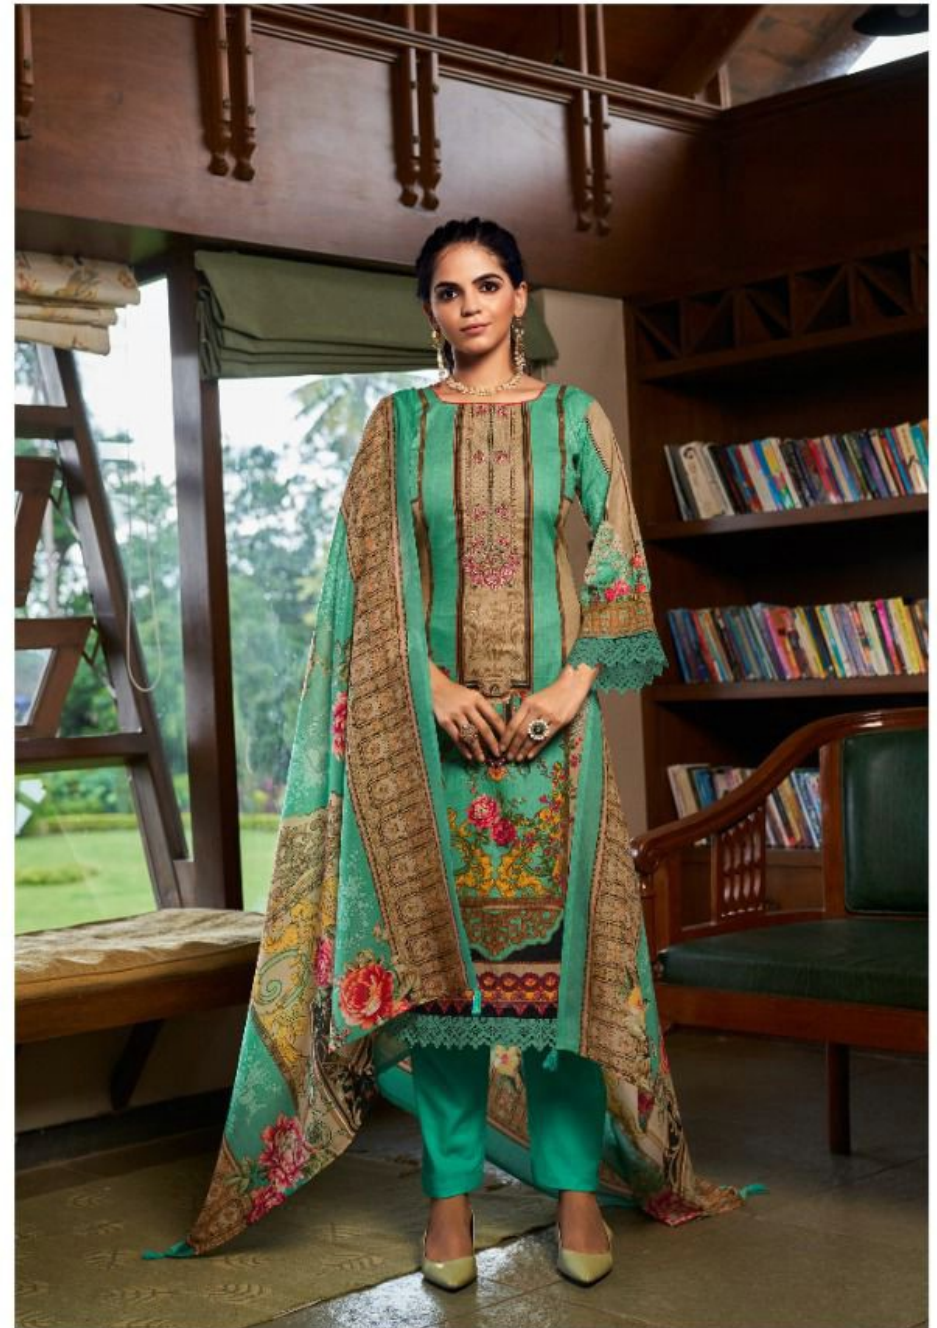

39008

Azaara

TEXTILE DEAL

MOOD REGAL

This season assortment your wardrobe too the great looking colours and fantastic patterns. Explore the mystic beauty of petal in cool season shade.

39004

TEXTILE DEAL

Design brings flashy patterns in fabric simplest style into something worthwhile design bring flashy patterns on flimsy fabric simplest style into something worthwhile