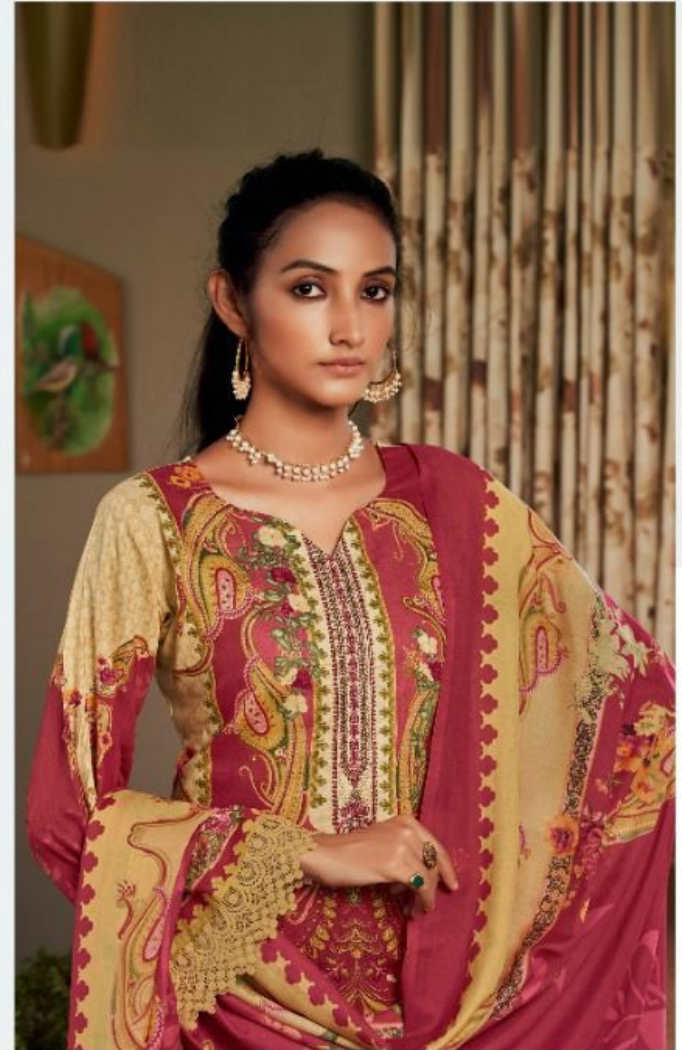

Azaara

TEXTILE DEAL

TEXTILE DEAL

FABULOUS STYLE

This season assortment
you wardrobe too close
great looking colours and
fantastic patterns, Explore
the mystic Beauty of petal
in cool season shade

39008

TEXTILE DEAL

THE PHILOSOPHY

Attire brightens up your look with season in floral pattern try this cut to look stunning in our social circle

39007

GLAMOUR BEAUTY

Design: Transform luxury fabrics and fine fabrics which turn over the simple style into something worthwhile. Experience the exotic floral motifs in soft hues and embroidered fabric design.

20006

TEXTILE DEAL

ELEGANCE PURE

Pure elegance with alluring floral patterns on lacy fabric and add glamour to your style

39001

TEXTILE DEAL

TEXTILE DEAL

TEMPTATION BRIGHT