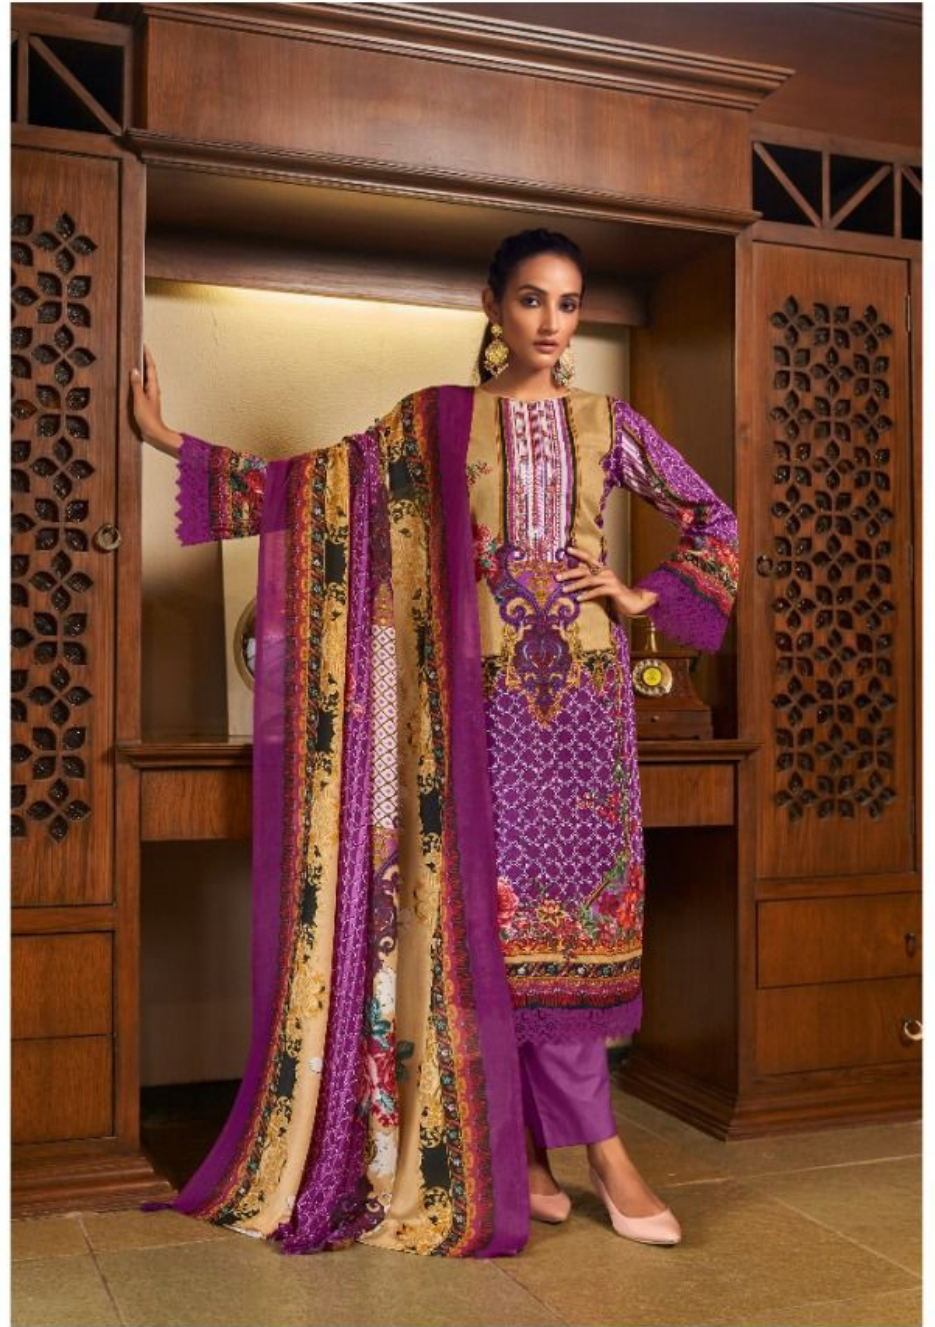

GLAMOUR BEAUTY

20006

TEXTILE DEAL