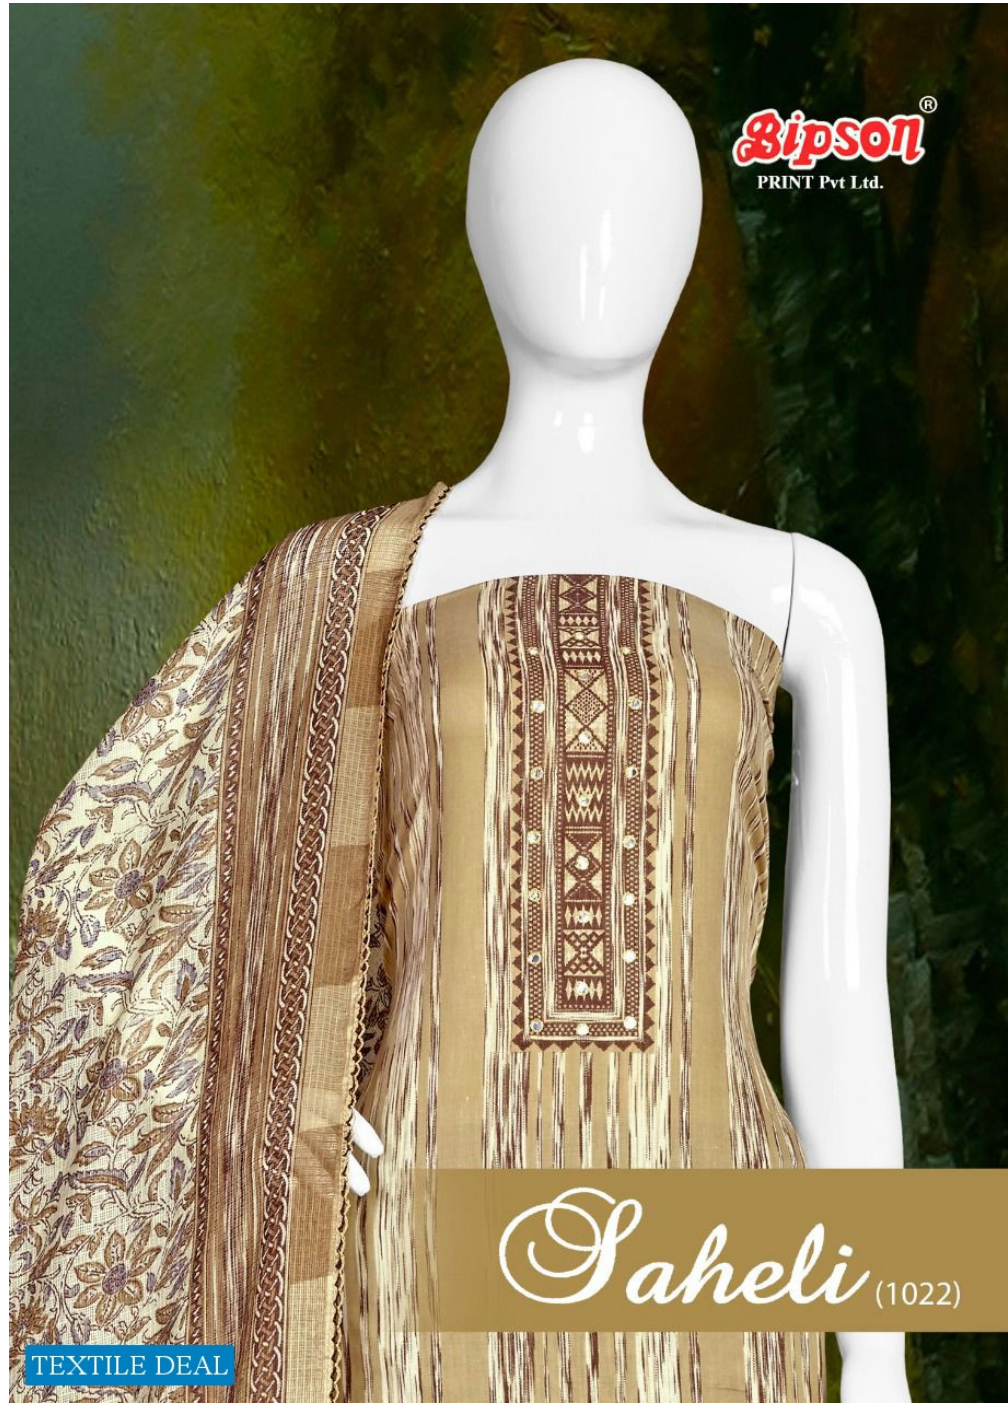

Bipson®
PRINT Pvt Ltd.

Saheli (1022)

TEXTILE DEAL