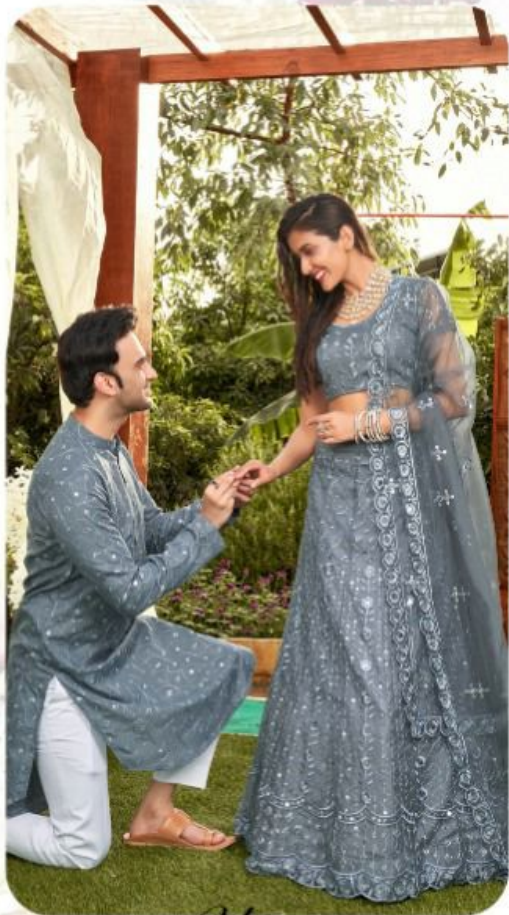

SHEE STAR & CO.
LIFE OF FASHION & STYLE

Your
RESILIENCE
INSPIRING

TEXTILE DEAL