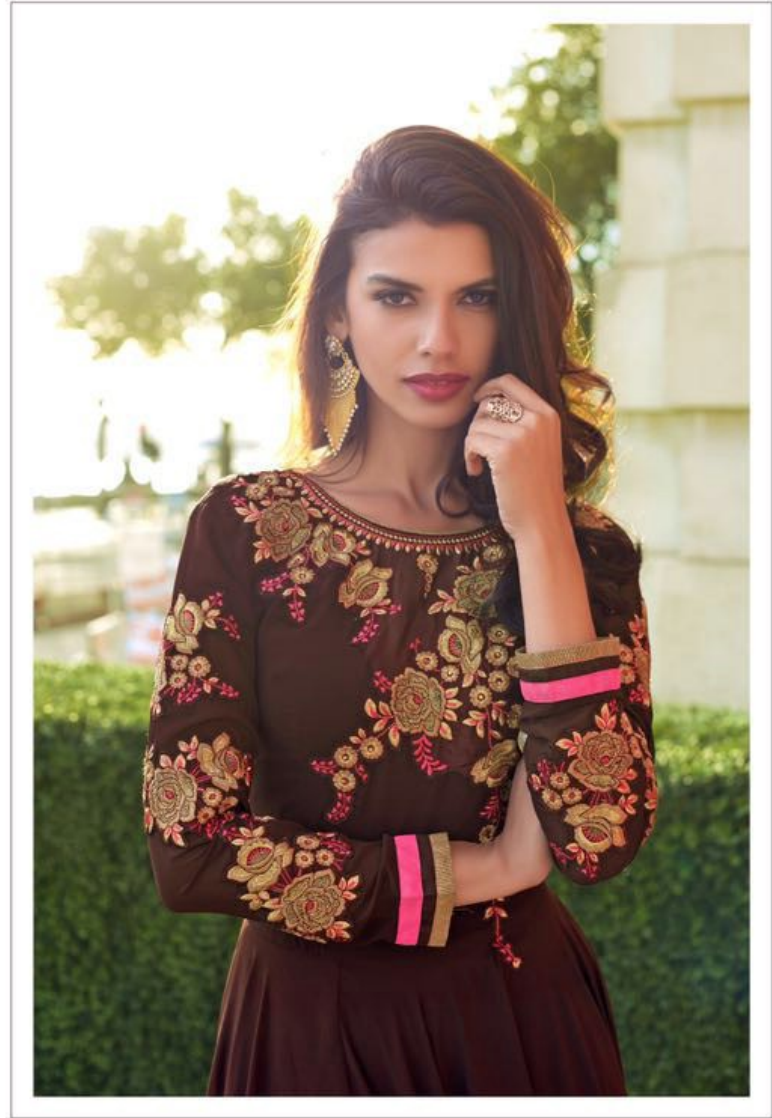

AASHIRWAD™
CREATION

TEXTILE DEAL