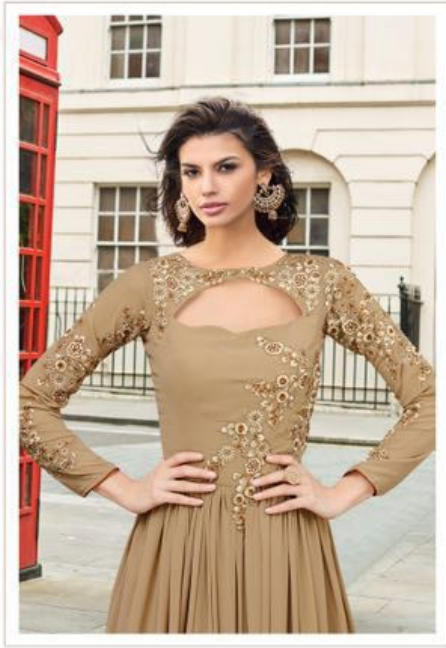

AASHIRWAD™
CREATION

80006

TEXTILE DEAL