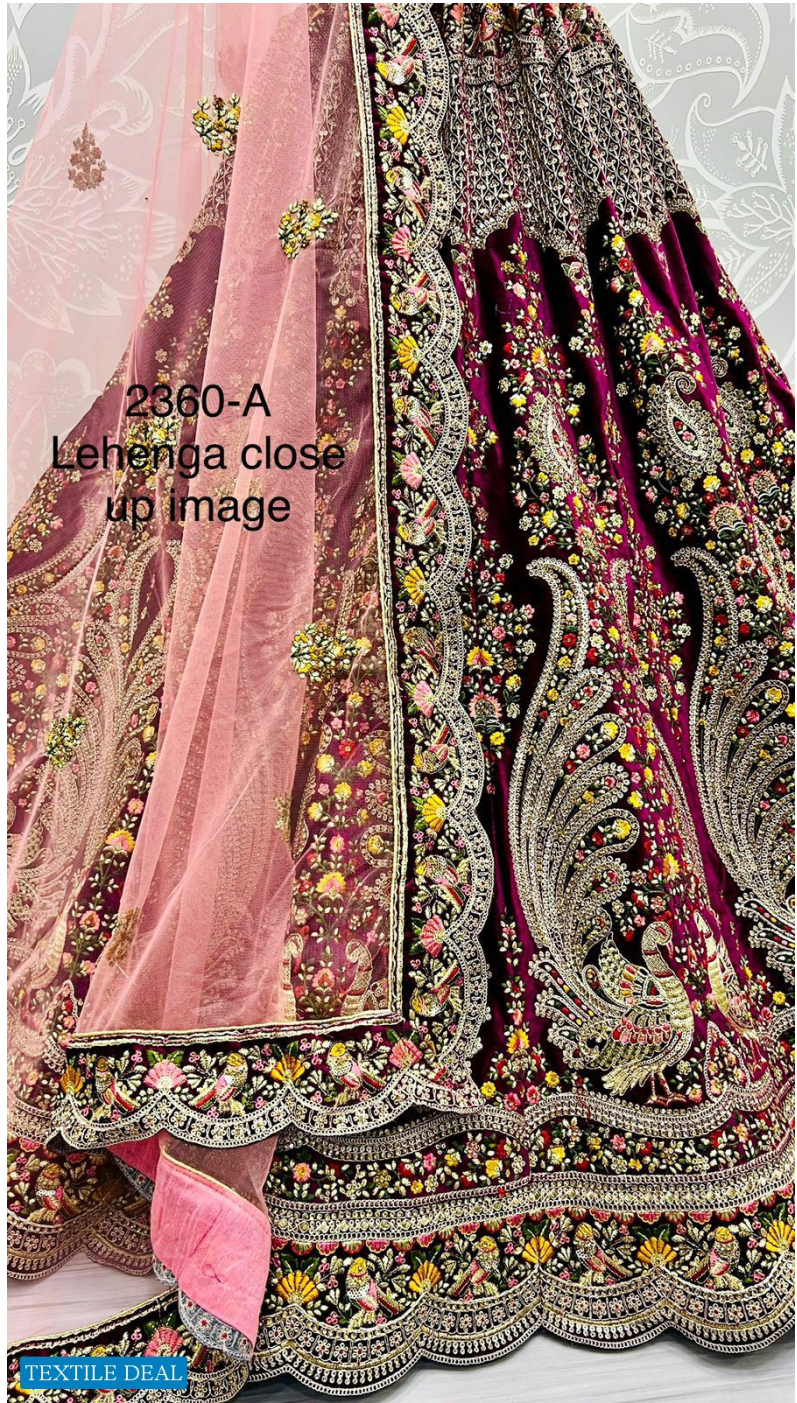

2360-A
Purple

TEXTILE DEAL

2360-A
Lehenga close
up image

2360-B
Teal

TEXTILE DEAL

2360-A
Purple

TEXTILE DEAL

2360 A

Work close up image

TEXTILE DEAL

2360-C
Maroon

TEXTILE DEAL

2360-B
Teal lehenga
close up image

2360-C
Maroon lehenga
close up

2360-B
Teal

TEXTILE DEAL

2360-C

Work close up image

TEXTILE DEAL

2360-C
Maroon

TEXTILE DEAL

2360-D
Morpich

TEXTILE DEAL

2360-D
Morpich

TEXTILE DEAL

2360-D

Work close up image

TEXTILE DEAL

2360-B

Work and color close up

TEXTILE DEAL