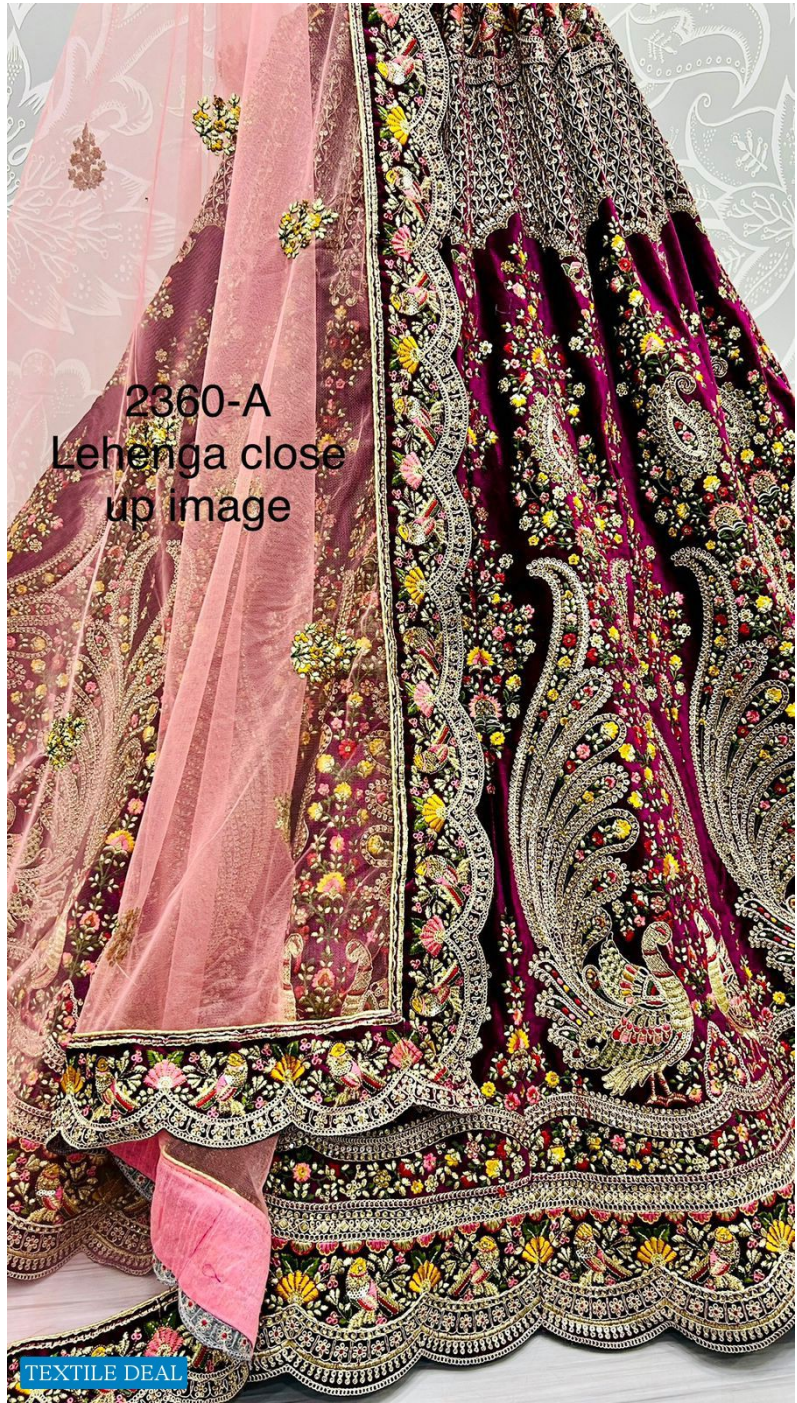

2360-A
Purple

TEXTILE DEAL

2360-A
Lehenga close
up image

2360-B
Teal

TEXTILE DEAL

2360-A
Purple

TEXTILE DEAL

2360-C
Maroon

TEXTILE DEAL

2360-B
Teal lehenga
close up image

2360-C
Maroon lehenga
close up

2360-B
Teal

TEXTILE DEAL

2360-C

Work close up image

TEXTILE DEAL

2360-C
Maroon

TEXTILE DEAL

2360-D
Morpich

TEXTILE DEAL

2360-D
Morpich

TEXTILE DEAL

2360-D

Work close up image

TEXTILE DEAL

2360-B

Work and color close up

TEXTILE DEAL