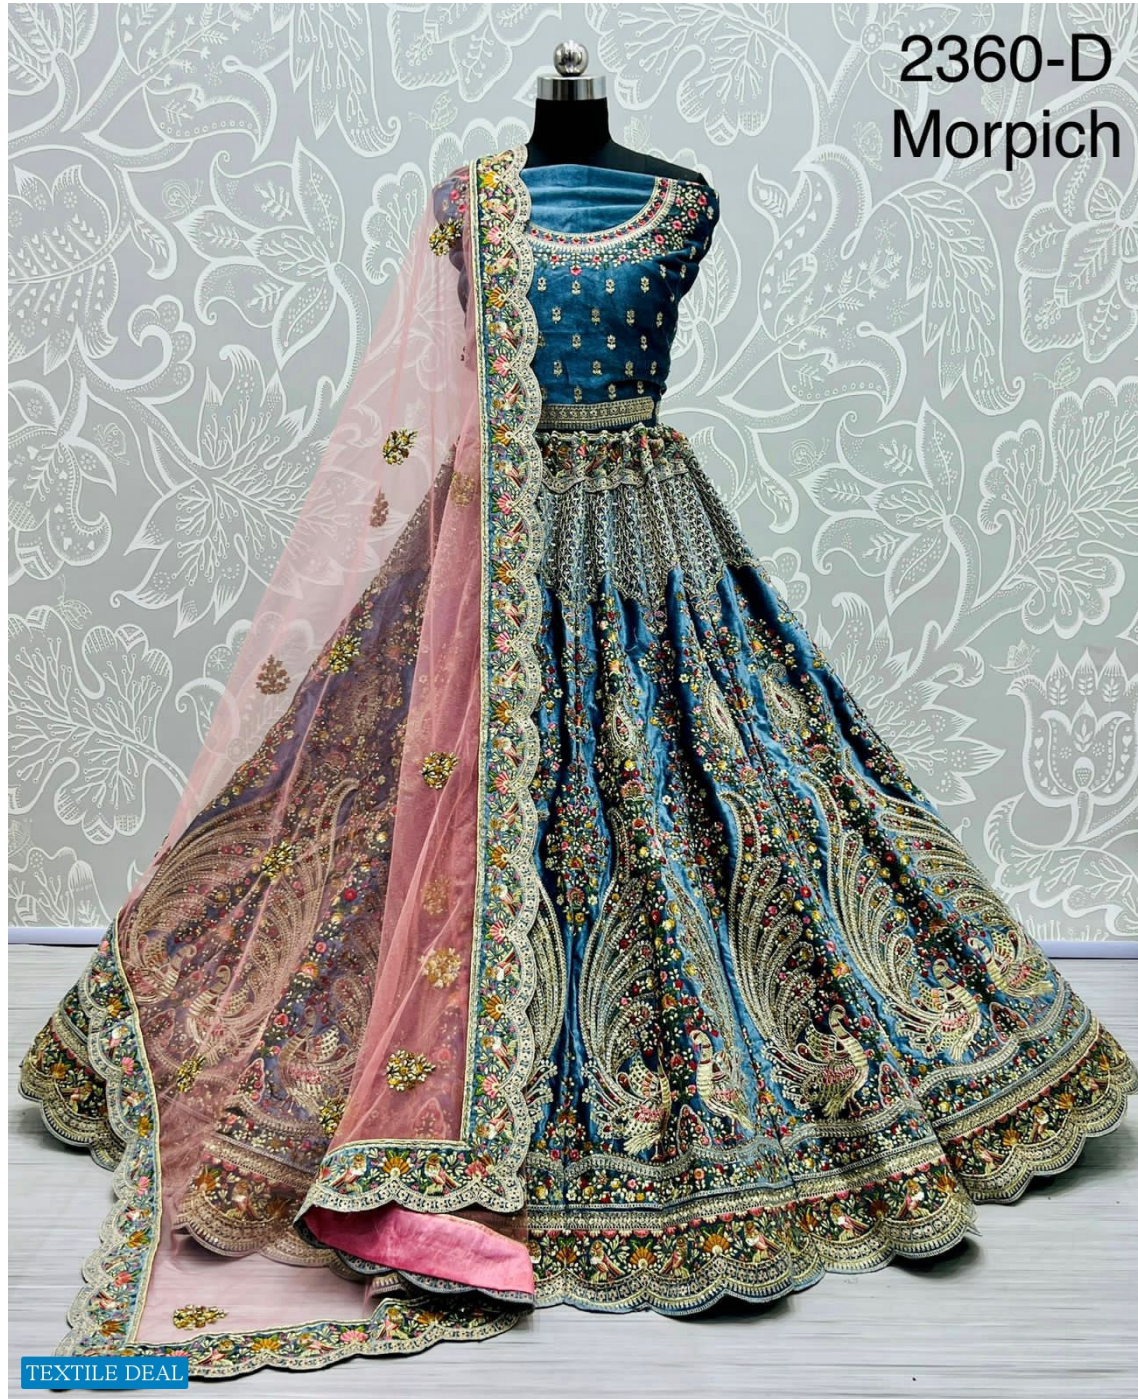

2360-A
Purple

TEXTILE DEAL

2360-A
Lehenga close
up image

2360-B
Teal

TEXTILE DEAL

2360-A
Purple

TEXTILE DEAL

2360 A

Work close up image

TEXTILE DEAL

2360-C
Maroon

TEXTILE DEAL

2360-B
Teal lehenga
close up image

2360-C
Maroon lehenga
close up

2360-B
Teal

TEXTILE DEAL

2360-C

Work close up image

TEXTILE DEAL

2360-C
Maroon

TEXTILE DEAL

2360-D
Morpich

TEXTILE DEAL

2360-D
Morpich

TEXTILE DEAL

2360-D

Work close up image

TEXTILE DEAL

2360-B

Work and color close up

TEXTILE DEAL