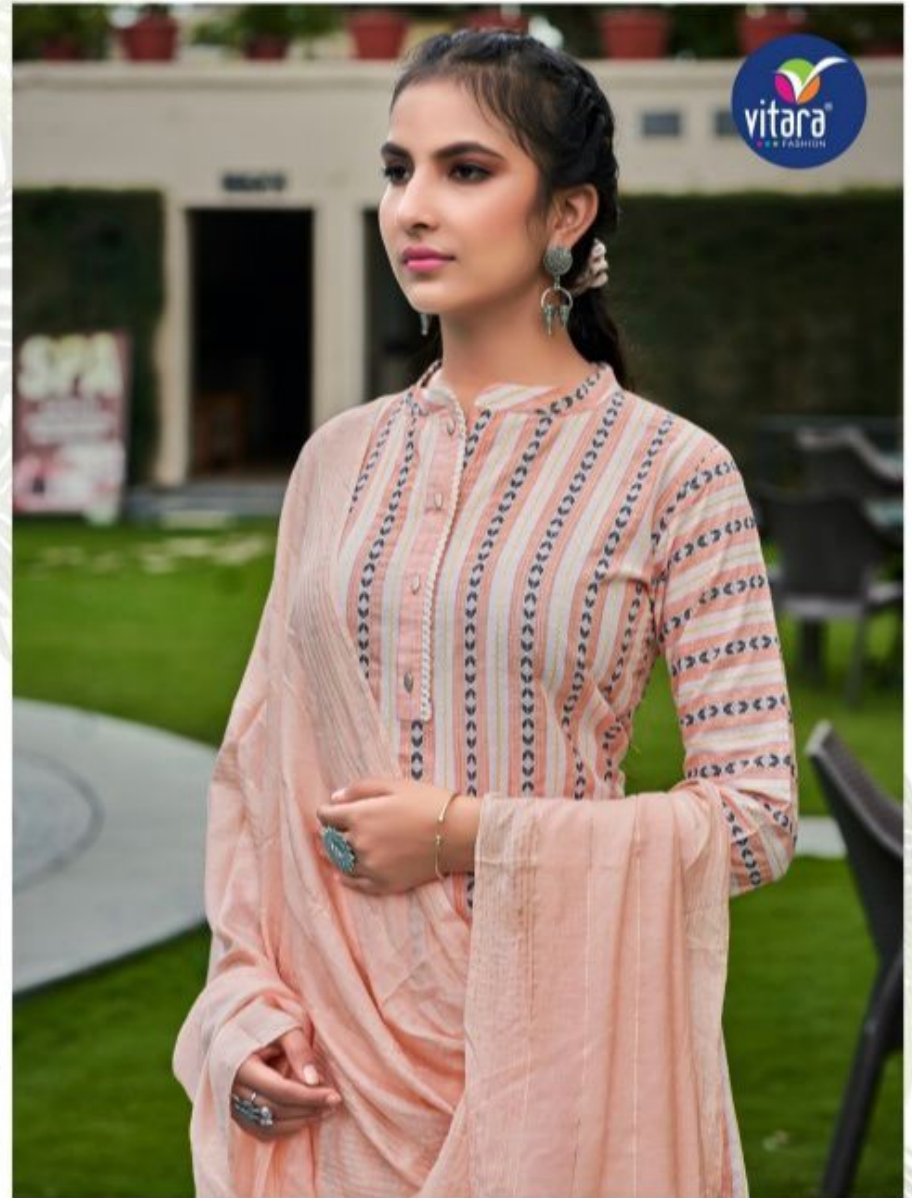

TEXTILE DEAL