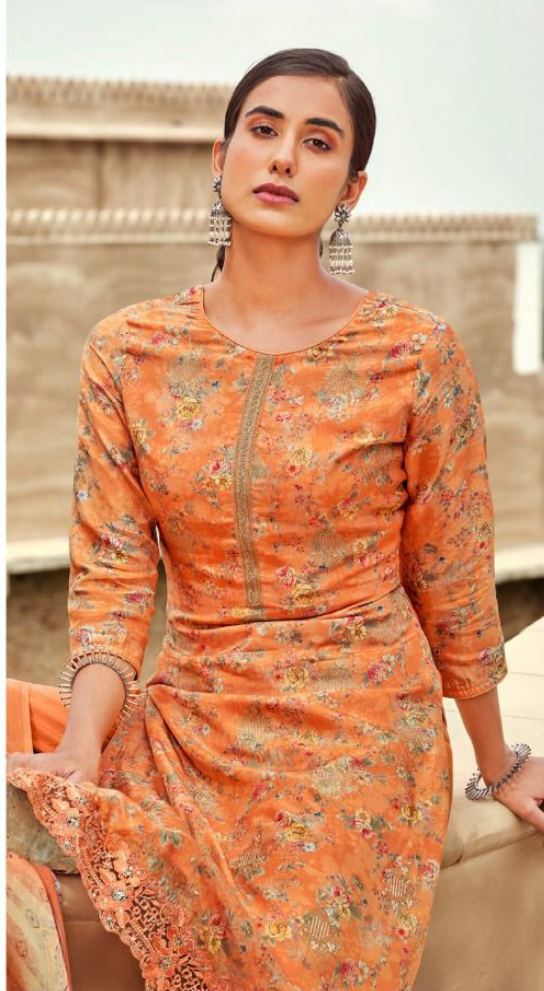

TO INVITE BY ATTRACTION

8006